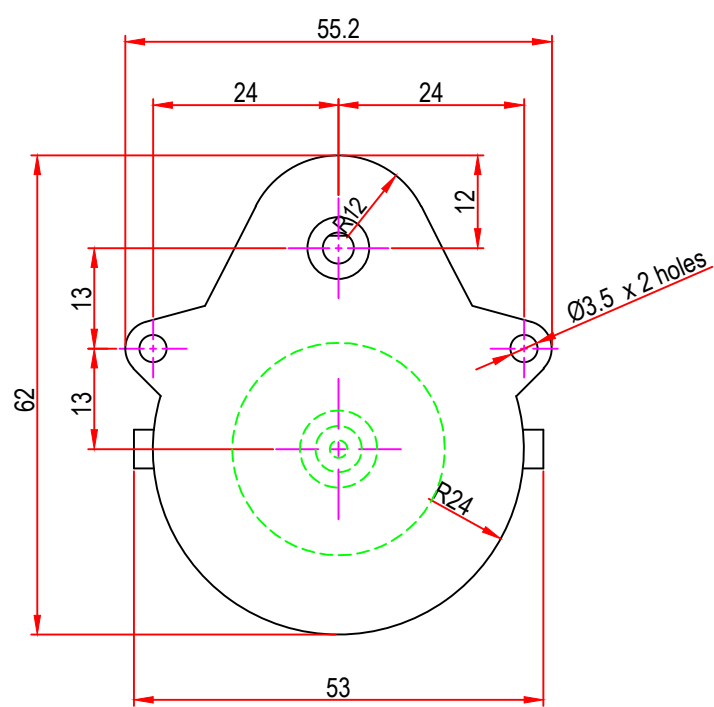

Issue/RevNo	Revision note	Date	Signature	Checked
1.0	Original Issue	01/04/2014	MBM	TNB

 Motion Drivetrionics Pvt Ltd				
Itemref	Client	-		Article No./Reference
Designed by	Checked by	Approved by	Date	Scale
MBM	TNB	TNB	01/04/2014	do not scale
BRAND - MECHTEX Navi Mumbai - 400 709.			DC28GB2 (INTERNAL SCREW MOUNTING)	
F-MKT-022 VER 3.0			Assembly Drawing	Edition Sheet 1 of 1

Issue/RevNo	Revision note	Date	Signature	Checked
1.0	Original Issue	01/04/2014	MBM	TNB

Itemref	Client	-		Article No./Reference
Designed by MBM	Checked by TNB	Approved by TNB	Date 01/04/2014	Scale do not scale
BRAND - MECHTEX Navi Mumbai - 400 709.			DC28GB2	
F-MKT-022 VER 3.0			Assembly Drawing	Edition Sheet 1 of 1