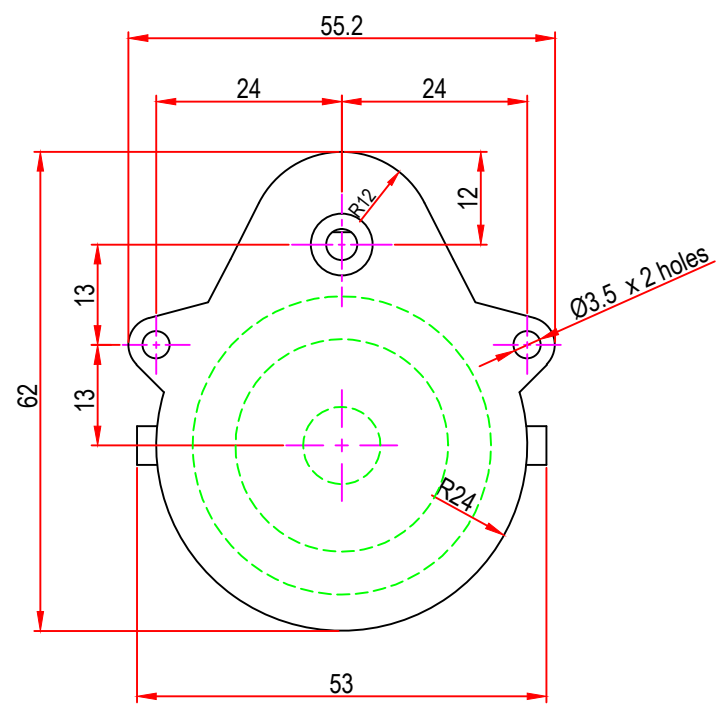

Issue/RevNo	Revision note	Date	Signature	Checked
1.0	Original Issue	01/04/2014	MBM	TNB

 Motion Drivetrionics Pvt Ltd				
Itemref	Client	-		Article No./Reference
Designed by	Checked by	Approved by	Date	Scale
MBM	TNB	TNB	01/04/2014	do not scale
BRAND - MECHTEX Navi Mumbai - 400 709.			DC28GB2 (INTERNAL SCREW MOUNTING)	
F-MKT-022 VER 3.0			Assembly Drawing	Edition Sheet 1 of 1

Issue/RevNo	Revision note	Date	Signature	Checked
1.0	Original Issue	01/04/2014	MBM	TNB

Itemref	Client	-		Article No./Reference
Designed by MBM	Checked by TNB	Approved by TNB	Date 01/04/2014	Scale do not scale
BRAND - MECHTEX Navi Mumbai - 400 709.			DC28GB2	
F-MKT-022 VER 3.0			Assembly Drawing	Edition Sheet 1 of 1