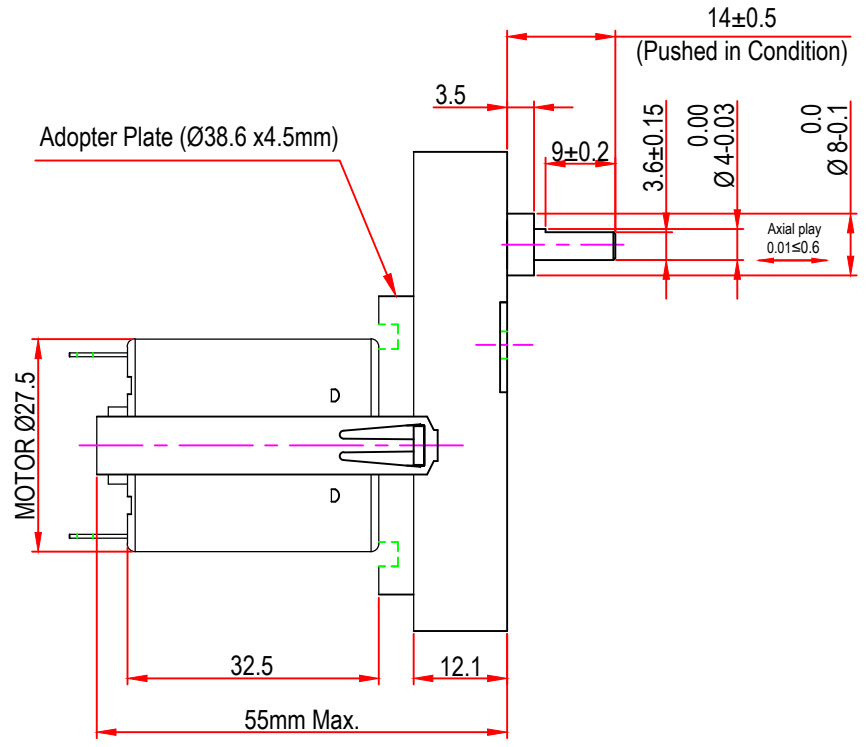

Issue/RevNo	Revision note	Date	Signature	Checked
1.0	Original Issue	01/04/2014	MBM	TNB

 Motion Drivetrionics Pvt Ltd				
Itemref	Client	-		Article No./Reference
Designed by	Checked by	Approved by	Date	Scale
MBM	TNB	TNB	01/04/2014	do not scale
BRAND - MECHTEX Navi Mumbai - 400 709.			DC28GB2 (INTERNAL SCREW MOUNTING)	
F-MKT-022 VER 3.0			Assembly Drawing	Edition Sheet 1 of 1

Issue/RevNo	Revision note	Date	Signature	Checked
1.0	Original Issue	01/04/2014	MBM	TNB

Itemref	Client	-		Article No./Reference
Designed by MBM	Checked by TNB	Approved by TNB	Date 01/04/2014	Scale do not scale
BRAND - MECHTEX Navi Mumbai - 400 709.			DC28GB2	
F-MKT-022 VER 3.0			Assembly Drawing	Edition Sheet 1 of 1