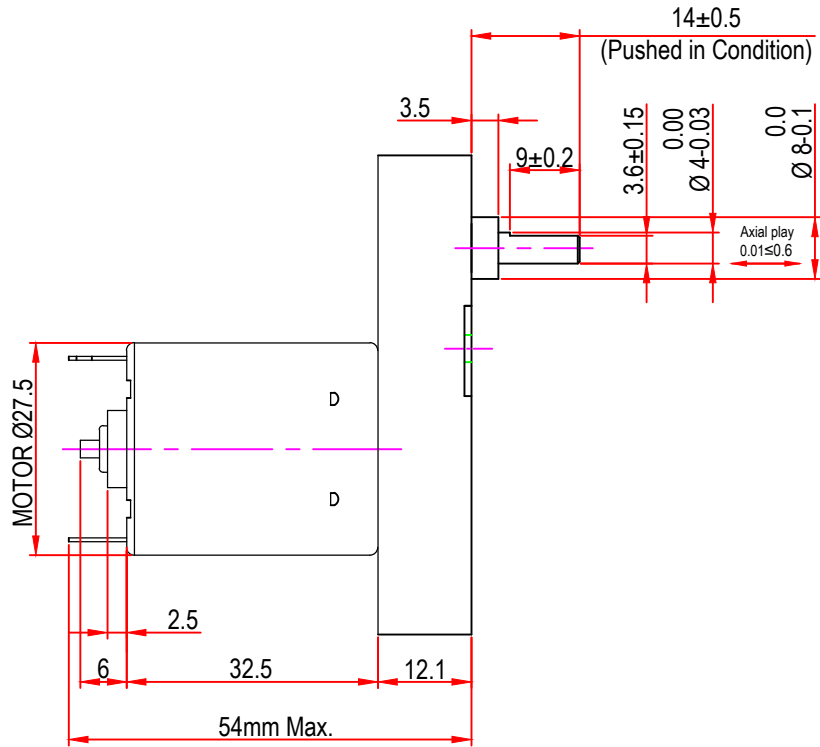

Issue/RevNo	Revision note	Date	Signature	Checked
1.0	Original Issue	01/04/2014	MBM	TNB

 Motion Drivetrionics Pvt Ltd				
Itemref	Client	-		Article No./Reference
Designed by	Checked by	Approved by	Date	Scale
MBM	TNB	TNB	01/04/2014	do not scale
BRAND - MECHTEX Navi Mumbai - 400 709.			DC28GB2 (INTERNAL SCREW MOUNTING)	
F-MKT-022 VER 3.0			Assembly Drawing	Edition Sheet 1 of 1

Issue/RevNo	Revision note	Date	Signature	Checked
1.0	Original Issue	01/04/2014	MBM	TNB

Itemref	Client	-		Article No./Reference
Designed by MBM	Checked by TNB	Approved by TNB	Date 01/04/2014	Scale do not scale
BRAND - MECHTEX Navi Mumbai - 400 709.			DC28GB2	
F-MKT-022 VER 3.0			Assembly Drawing	Edition Sheet 1 of 1