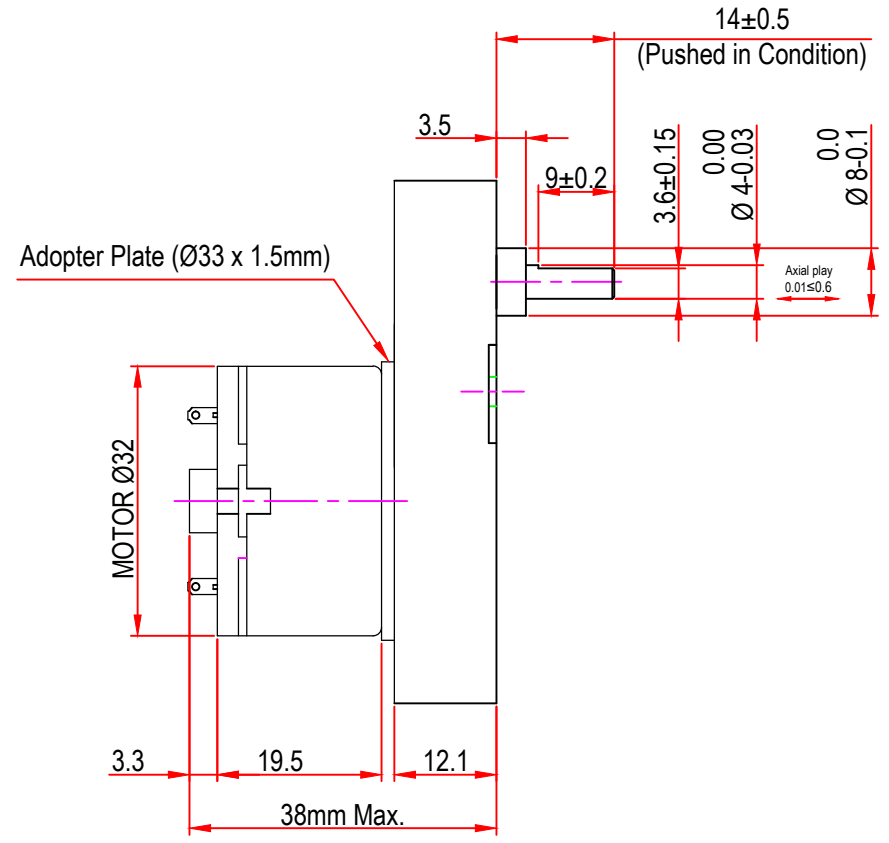

Issue/RevNo	Revision note	Date	Signature	Checked
1.0	Original Issue	01/04/2014	MBM	TNB

 Motion Drivetronics Pvt Ltd				
Itemref	Client	-		Article No./Reference
Designed by	Checked by	Approved by	Date	Scale
MBM	TNB	TNB	01/04/2014	do not scale
BRAND - MECHTEX Navi Mumbai - 400 709.			DC32aGB2 (INTERNAL SCREW MOUNTING)	
F-MKT-022 VER 3.0			Assembly Drawing	Edition Sheet 1 of 1

Issue/RevNo	Revision note	Date	Signature	Checked
1.0	Original Issue	01/04/2014	MBM	TNB

Itemref	Client	-		Article No./Reference
Designed by	Checked by	Approved by	Date	Scale
MBM	TNB	TNB	01/04/2014	do not scale
BRAND - MECHTEX Navi Mumbai - 400 709.			DC32GB2	
F-MKT-022 VER 3.0			Assembly Drawing	Edition Sheet 1 of 1