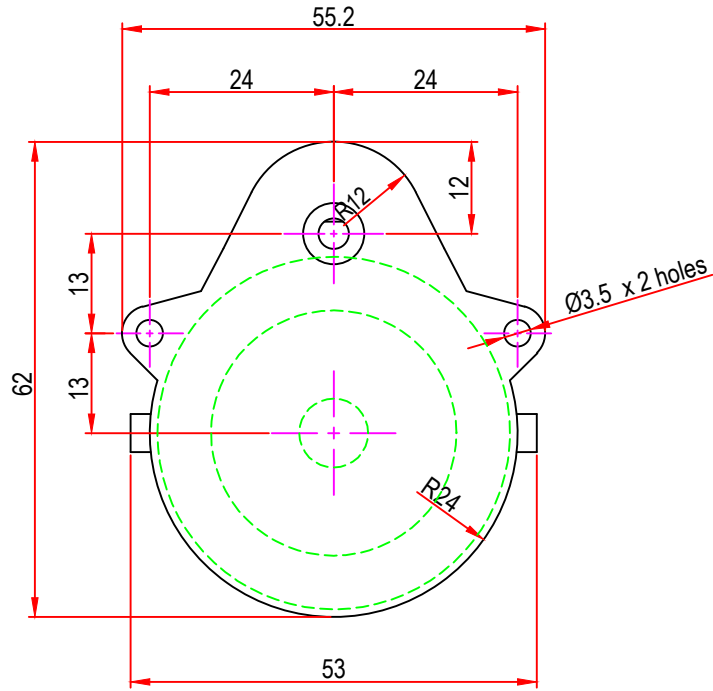

Issue/RevNo	Revision note	Date	Signature	Checked
1.0	Original Issue	01/04/2014	MBM	TNB

 Motion Drivetronics Pvt Ltd				
Itemref	Client	-		Article No./Reference
Designed by	Checked by	Approved by	Date	Scale
MBM	TNB	TNB	01/04/2014	do not scale
BRAND - MECHTEX Navi Mumbai - 400 709.			DC32aGB2 (INTERNAL SCREW MOUNTING)	
F-MKT-022 VER 3.0			Assembly Drawing	Edition Sheet 1 of 1

Issue/RevNo	Revision note	Date	Signature	Checked
1.0	Original Issue	01/04/2014	MBM	TNB

Itemref	Client	-		Article No./Reference
Designed by	Checked by	Approved by	Date	Scale
MBM	TNB	TNB	01/04/2014	do not scale
BRAND - MECHTEX Navi Mumbai - 400 709.			DC32GB2	
F-MKT-022 VER 3.0			Assembly Drawing	Edition Sheet 1 of 1