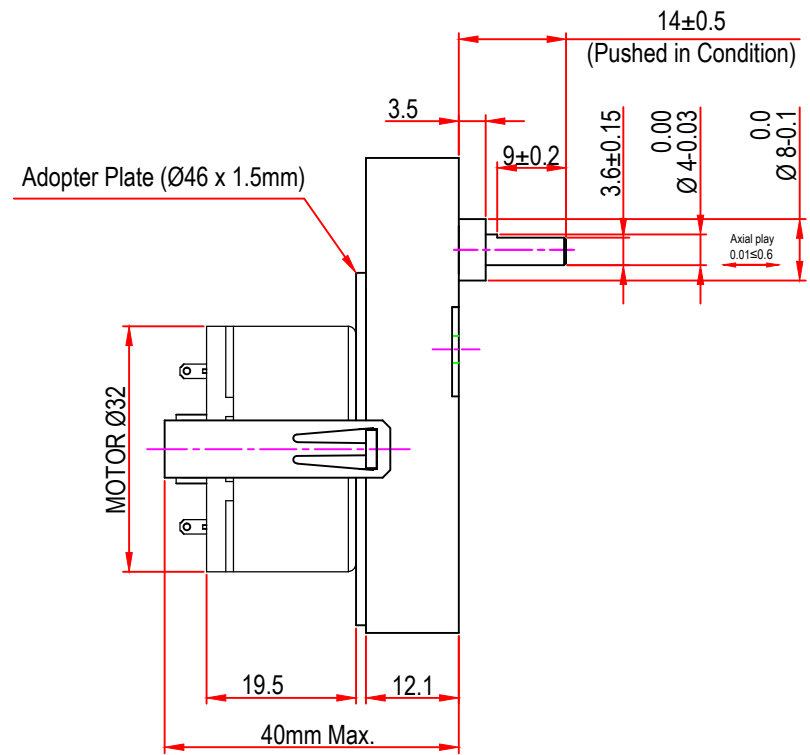

Issue/RevNo	Revision note	Date	Signature	Checked
1.0	Original Issue	01/04/2014	MBM	TNB

 Motion Drivetronics Pvt Ltd				
Itemref	Client	-		Article No./Reference
Designed by	Checked by	Approved by	Date	Scale
MBM	TNB	TNB	01/04/2014	do not scale
BRAND - MECHTEX Navi Mumbai - 400 709.			DC32aGB2 (INTERNAL SCREW MOUNTING)	
F-MKT-022 VER 3.0			Assembly Drawing	Edition Sheet 1 of 1

Issue/RevNo	Revision note	Date	Signature	Checked
1.0	Original Issue	01/04/2014	MBM	TNB

Itemref	Client	-		Article No./Reference
Designed by	Checked by	Approved by	Date	Scale
MBM	TNB	TNB	01/04/2014	do not scale
BRAND - MECHTEX Navi Mumbai - 400 709.			DC32GB2	
F-MKT-022 VER 3.0			Assembly Drawing	Edition Sheet 1 of 1