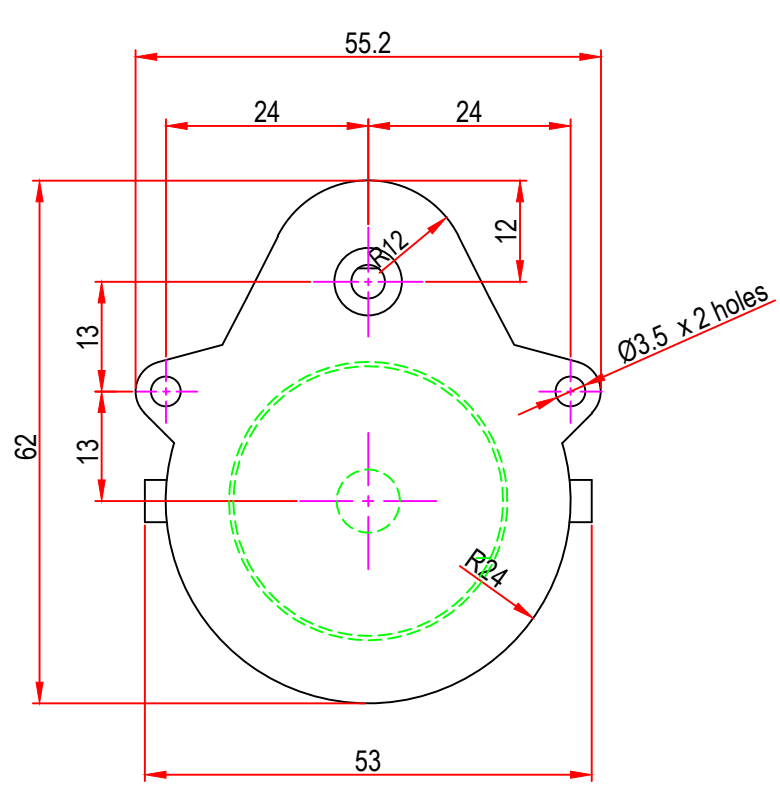

Issue/RevNo	Revision note	Date	Signature	Checked
1.0	Original Issue	01/04/2014	MBM	TNB

 Motion Drivetronics Pvt Ltd				
Itemref	Client	-		Article No./Reference
Designed by	Checked by	Approved by	Date	Scale
MBM	TNB	TNB	01/04/2014	do not scale
BRAND - MECHTEX Navi Mumbai - 400 709.			DC32aGB2 (INTERNAL SCREW MOUNTING)	
F-MKT-022 VER 3.0			Assembly Drawing	Edition Sheet 1 of 1

Issue/RevNo	Revision note	Date	Signature	Checked
1.0	Original Issue	01/04/2014	MBM	TNB

Itemref	Client	-		Article No./Reference
Designed by	Checked by	Approved by	Date	Scale
MBM	TNB	TNB	01/04/2014	do not scale
BRAND - MECHTEX Navi Mumbai - 400 709.			DC32GB2	
F-MKT-022 VER 3.0			Assembly Drawing	Edition Sheet 1 of 1