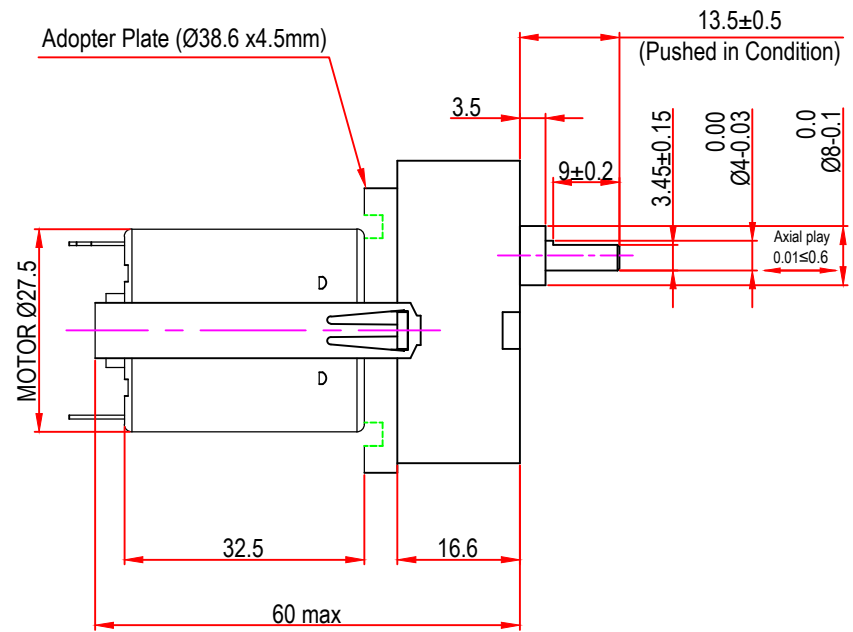

Issue/RevNo	Revision note	Date	Signature	Checked
1.0	Original Issue	01/04/2014	MBM	TNB

		Motion Drivetrionics Pvt Ltd	
Itemref	Client	-	
Designed by MBM		Checked by TNB	Approved by TNB
Date 01/04/2014		Scale do not scale	
BRAND - MECHTEX Navi Mumbai - 400 709.		DC28GB380CP	
F-MKT-022 VER 3.0		Assembly Drawing	Edition Sheet 1 of 1

Issue/RevNo	Revision note	Date	Signature	Checked
1.0	Original Issue	01/04/2014	MBM	TNB

 Motion Drivetrronics Pvt Ltd				
Itemref	Client	-		Article No./Reference
Designed by MBM	Checked by TNB	Approved by TNB	Date 01/04/2014	Scale do not scale
BRAND - MECHTEX Navi Mumbai - 400 709.			DC28GB380CP (INTERNAL SCREW MOUNTING)	
F-MKT-022 VER 3.0			Assembly Drawing	Edition Sheet 1 of 1