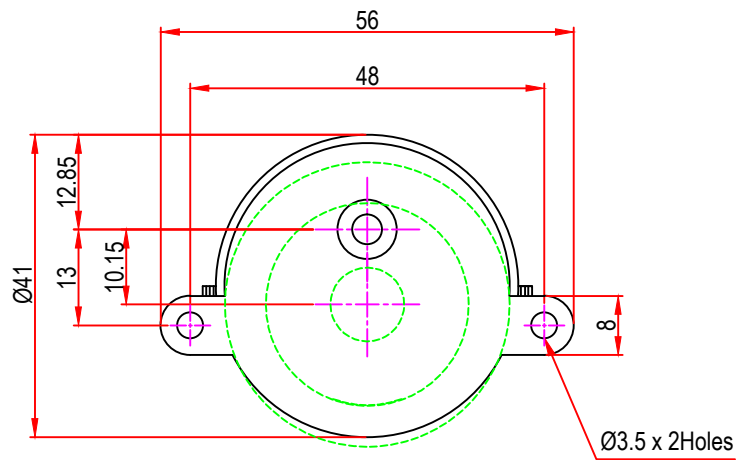

Issue/RevNo	Revision note	Date	Signature	Checked
1.0	Original Issue	01/04/2014	MBM	TNB

		Motion Drivetrionics Pvt Ltd	
Itemref	Client	-	
Designed by MBM		Checked by TNB	Approved by TNB
Date 01/04/2014		Scale do not scale	
BRAND - MECHTEX Navi Mumbai - 400 709.		DC28GB380CP	
F-MKT-022 VER 3.0		Assembly Drawing	Edition Sheet 1 of 1

Issue/RevNo	Revision note	Date	Signature	Checked
1.0	Original Issue	01/04/2014	MBM	TNB

 Motion Drivetrronics Pvt Ltd				
Itemref	Client	-		Article No./Reference
Designed by MBM	Checked by TNB	Approved by TNB	Date 01/04/2014	Scale do not scale
BRAND - MECHTEX Navi Mumbai - 400 709.			DC28GB380CP (INTERNAL SCREW MOUNTING)	
F-MKT-022 VER 3.0			Assembly Drawing	Edition Sheet 1 of 1