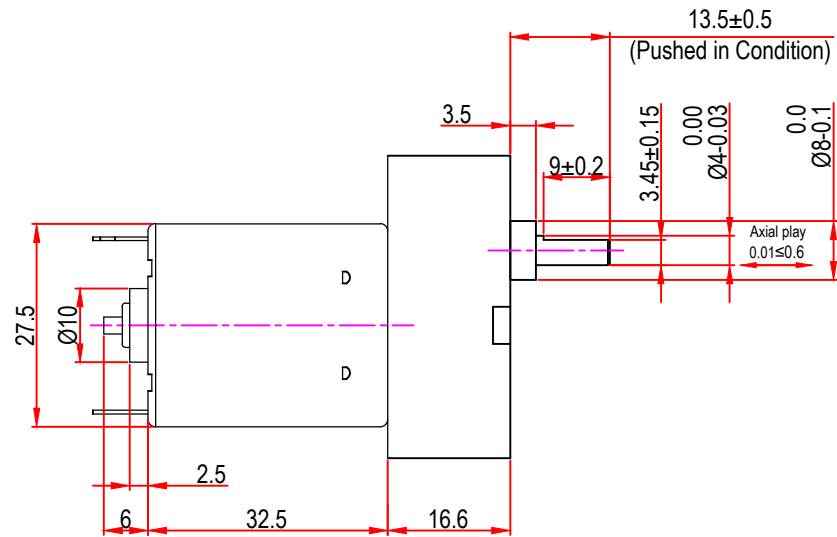

Issue/RevNo	Revision note	Date	Signature	Checked
1.0	Original Issue	01/04/2014	MBM	TNB

		Motion Drivetrionics Pvt Ltd	
Itemref	Client	-	
Designed by MBM		Checked by TNB	Approved by TNB
Date 01/04/2014		Scale do not scale	
BRAND - MECHTEX Navi Mumbai - 400 709.		DC28GB380CP	
F-MKT-022 VER 3.0		Assembly Drawing	Edition Sheet 1 of 1

Issue/RevNo	Revision note	Date	Signature	Checked
1.0	Original Issue	01/04/2014	MBM	TNB

 Motion Drivetrronics Pvt Ltd				
Itemref	Client	-		Article No./Reference
Designed by MBM	Checked by TNB	Approved by TNB	Date 01/04/2014	Scale do not scale
BRAND - MECHTEX Navi Mumbai - 400 709.			DC28GB380CP (INTERNAL SCREW MOUNTING)	
F-MKT-022 VER 3.0			Assembly Drawing	Edition Sheet 1 of 1