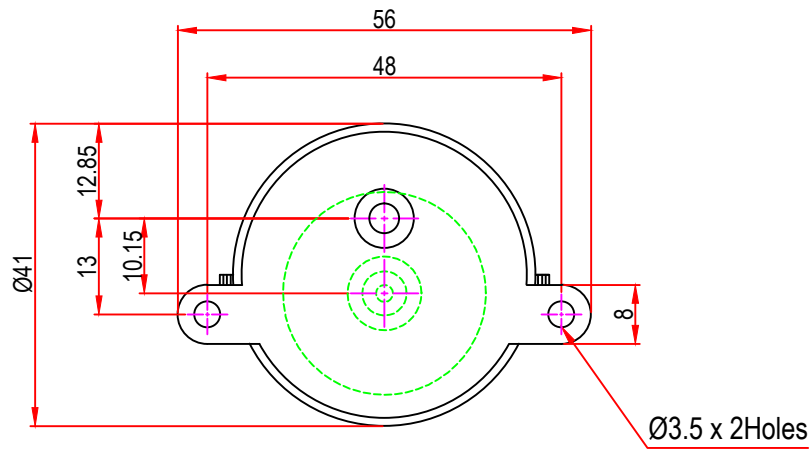

Issue/RevNo	Revision note	Date	Signature	Checked
1.0	Original Issue	01/04/2014	MBM	TNB

		Motion Drivetrionics Pvt Ltd	
Itemref	Client	-	
Designed by MBM		Checked by TNB	Approved by TNB
Date 01/04/2014		Scale do not scale	
BRAND - MECHTEX Navi Mumbai - 400 709.		DC28GB380CP	
F-MKT-022 VER 3.0		Assembly Drawing	Edition Sheet 1 of 1

Issue/RevNo	Revision note	Date	Signature	Checked
1.0	Original Issue	01/04/2014	MBM	TNB

 Motion Drivetrronics Pvt Ltd				
Itemref	Client	-		Article No./Reference
Designed by MBM	Checked by TNB	Approved by TNB	Date 01/04/2014	Scale do not scale
BRAND - MECHTEX Navi Mumbai - 400 709.			DC28GB380CP (INTERNAL SCREW MOUNTING)	
F-MKT-022 VER 3.0			Assembly Drawing	Edition Sheet 1 of 1