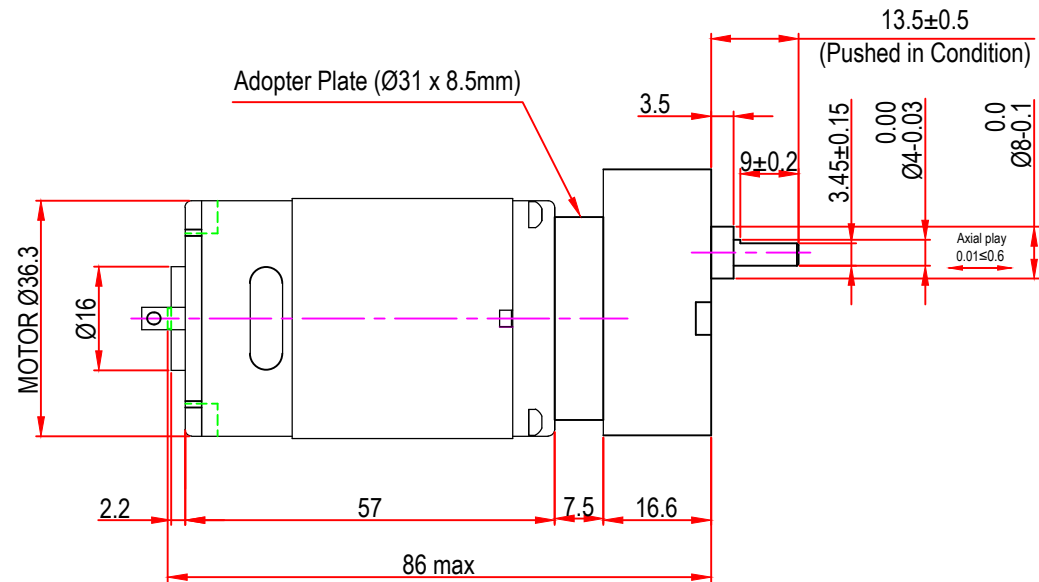

Issue/RevNo	Revision note	Date	Signature	Checked
1.0	Original Issue	01/04/2014	MBM	TNB

 Motion Drivetrionics Pvt Ltd				
Itemref	Client	-		Article No./Reference
Designed by MBM	Checked by TNB	Approved by TNB	Date 01/04/2014	Scale do not scale
BRAND - MECHTEX Navi Mumbai - 400 709.			DC38GB380CP	
F-MKT-022 VER 3.0			Assembly Drawing	Edition Sheet 1 of 1