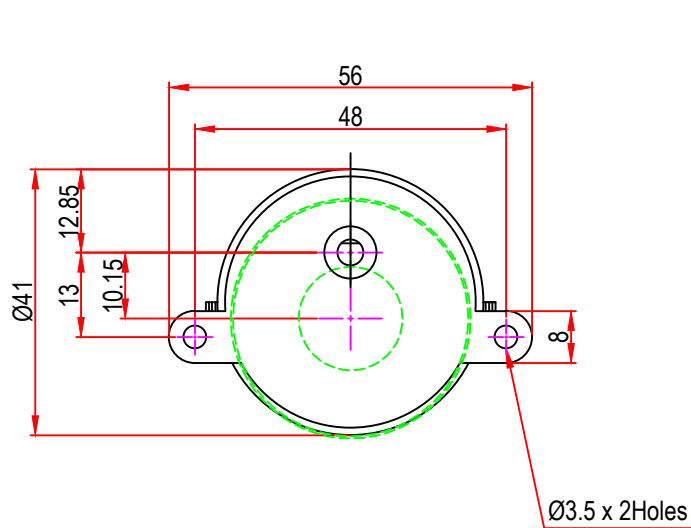

Issue/RevNo	Revision note	Date	Signature	Checked
1.0	Original Issue	01/04/2014	MBM	TNB

 Motion Drivetrionics Pvt Ltd				
Itemref	Client	-		Article No./Reference
Designed by MBM	Checked by TNB	Approved by TNB	Date 01/04/2014	Scale do not scale
BRAND - MECHTEX Navi Mumbai - 400 709.			DC38GB380CP	
F-MKT-022 VER 3.0			Assembly Drawing	Edition Sheet 1 of 1