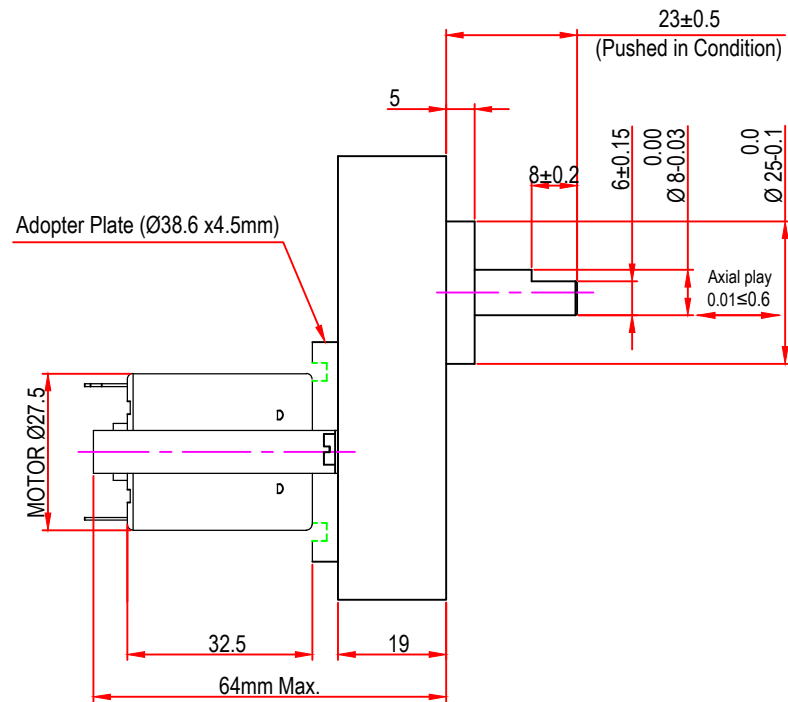

Issue/RevNo	Revision note	Date	Signature	Checked
1.0	Original Issue	01/04/2014	MBM	TNB

Itemref	Client	-		Article No./Reference
Designed by	Checked by	Approved by	Date	Scale
MBM	TNB	TNB	01/04/2014	do not scale
<b>BRAND - MECHTEX</b> Navi Mumbai - 400 709.			<b>DC28aGB4 (INTERNAL SCREW MOUNTING)</b>	
F-MKT-022 VER 3.0			Assembly Drawing	Edition Sheet 1 of 1

Issue/RevNo	Revision note	Date	Signature	Checked
1.0	Original Issue	01/04/2014	MBM	TNB

Itemref	Client	-		Article No./Reference
Designed by MBM	Checked by TNB	Approved by TNB	Date 01/04/2014	Scale do not scale
<b>BRAND - MECHTEX</b> Navi Mumbai - 400 709.			<b>DC28GB4</b>	
F-MKT-022 VER 3.0			Assembly Drawing	Edition Sheet 1 of 1