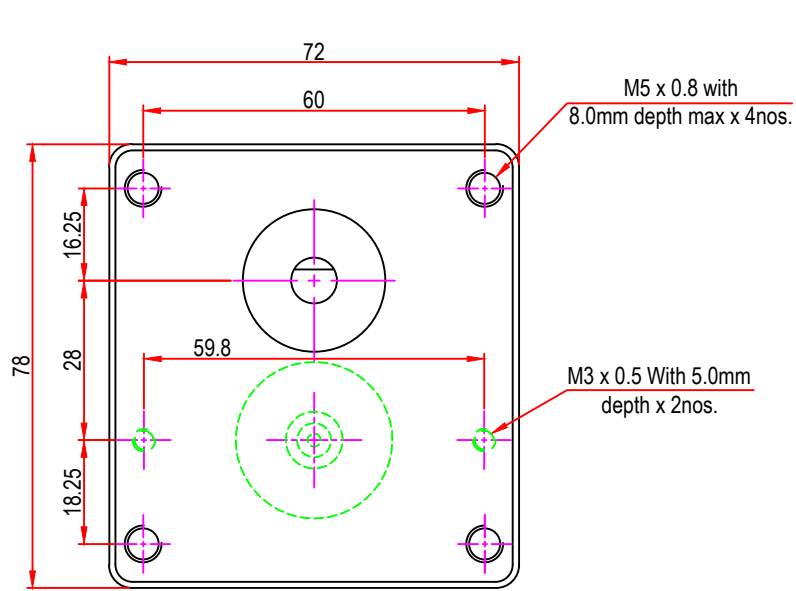

Issue/RevNo	Revision note	Date	Signature	Checked
1.0	Original Issue	01/04/2014	MBM	TNB

Itemref	Client	-		Article No./Reference
Designed by	Checked by	Approved by	Date	Scale
MBM	TNB	TNB	01/04/2014	do not scale
<b>BRAND - MECHTEX</b> Navi Mumbai - 400 709.			<b>DC28aGB4 (INTERNAL SCREW MOUNTING)</b>	
F-MKT-022 VER 3.0			Assembly Drawing	Edition Sheet 1 of 1

Issue/RevNo	Revision note	Date	Signature	Checked
1.0	Original Issue	01/04/2014	MBM	TNB

Itemref	Client	-		Article No./Reference
Designed by MBM	Checked by TNB	Approved by TNB	Date 01/04/2014	Scale do not scale
<b>BRAND - MECHTEX</b> Navi Mumbai - 400 709.			<b>DC28GB4</b>	
F-MKT-022 VER 3.0			Assembly Drawing	Edition Sheet 1 of 1