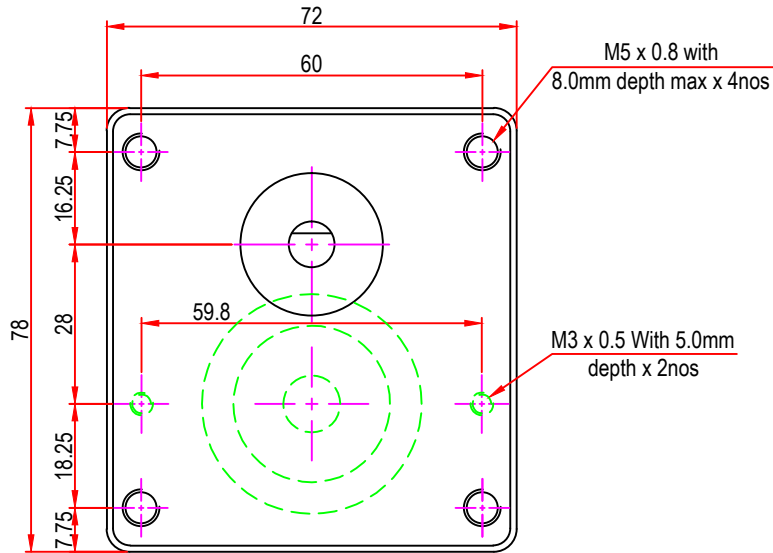

Issue/RevNo	Revision note	Date	Signature	Checked
1.0	Original Issue	01/04/2014	MBM	TNB

Itemref	Client	-		Article No./Reference
Designed by	Checked by	Approved by	Date	Scale
MBM	TNB	TNB	01/04/2014	do not scale
<b>BRAND - MECHTEX</b> Navi Mumbai - 400 709.			<b>DC28aGB4 (INTERNAL SCREW MOUNTING)</b>	
F-MKT-022 VER 3.0			Assembly Drawing	Edition Sheet 1 of 1

Issue/RevNo	Revision note	Date	Signature	Checked
1.0	Original Issue	01/04/2014	MBM	TNB

Itemref	Client	-		Article No./Reference
Designed by MBM	Checked by TNB	Approved by TNB	Date 01/04/2014	Scale do not scale
<b>BRAND - MECHTEX</b> Navi Mumbai - 400 709.			<b>DC28GB4</b>	
F-MKT-022 VER 3.0			Assembly Drawing	Edition Sheet 1 of 1