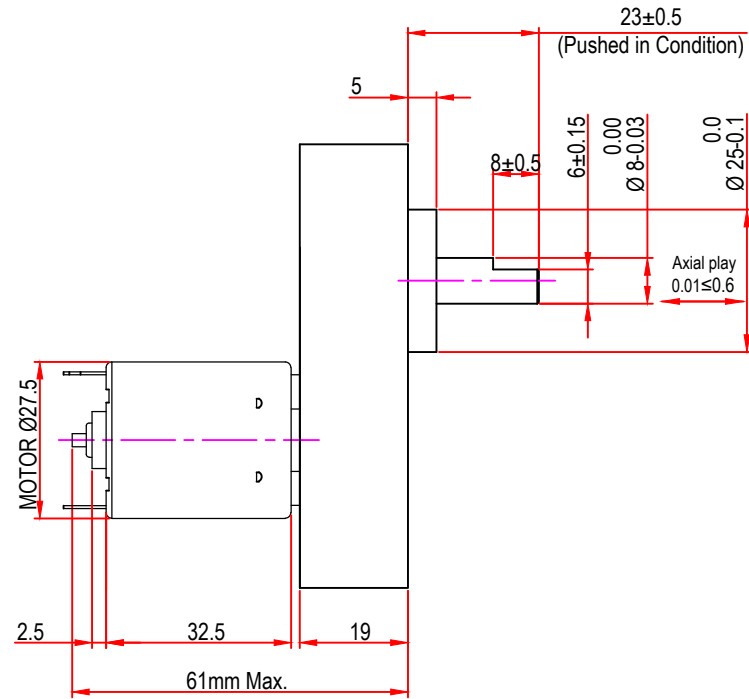

Issue/RevNo	Revision note	Date	Signature	Checked
1.0	Original Issue	01/04/2014	MBM	TNB

Itemref	Client	-		Article No./Reference
Designed by	Checked by	Approved by	Date	Scale
MBM	TNB	TNB	01/04/2014	do not scale
<b>BRAND - MECHTEX</b> Navi Mumbai - 400 709.			<b>DC28aGB4 (INTERNAL SCREW MOUNTING)</b>	
F-MKT-022 VER 3.0			Assembly Drawing	Edition Sheet 1 of 1

Issue/RevNo	Revision note	Date	Signature	Checked
1.0	Original Issue	01/04/2014	MBM	TNB

Itemref	Client	-		Article No./Reference
Designed by MBM	Checked by TNB	Approved by TNB	Date 01/04/2014	Scale do not scale
<b>BRAND - MECHTEX</b> Navi Mumbai - 400 709.			<b>DC28GB4</b>	
F-MKT-022 VER 3.0			Assembly Drawing	Edition Sheet 1 of 1