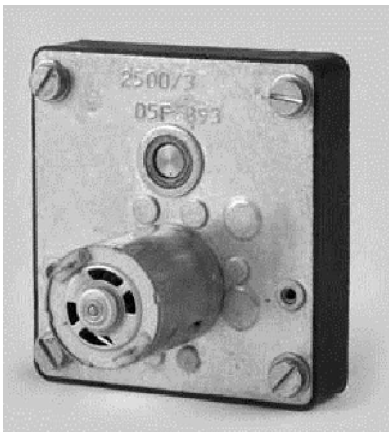

Issue/RevNo	Revision note	Date	Signature	Checked
1.0	Original Issue	01/04/2014	MBM	TNB

Itemref	Client	-		Article No./Reference
Designed by	Checked by	Approved by	Date	Scale
MBM	TNB	TNB	01/04/2014	do not scale
<b>BRAND - MECHTEX</b> Navi Mumbai - 400 709.			<b>DC28aGB4 (INTERNAL SCREW MOUNTING)</b>	
F-MKT-022 VER 3.0			Assembly Drawing	Edition Sheet 1 of 1

Issue/RevNo	Revision note	Date	Signature	Checked
1.0	Original Issue	01/04/2014	MBM	TNB

Itemref	Client	-		Article No./Reference
Designed by MBM	Checked by TNB	Approved by TNB	Date 01/04/2014	Scale do not scale
<b>BRAND - MECHTEX</b> Navi Mumbai - 400 709.			<b>DC28GB4</b>	
F-MKT-022 VER 3.0			Assembly Drawing	Edition Sheet 1 of 1