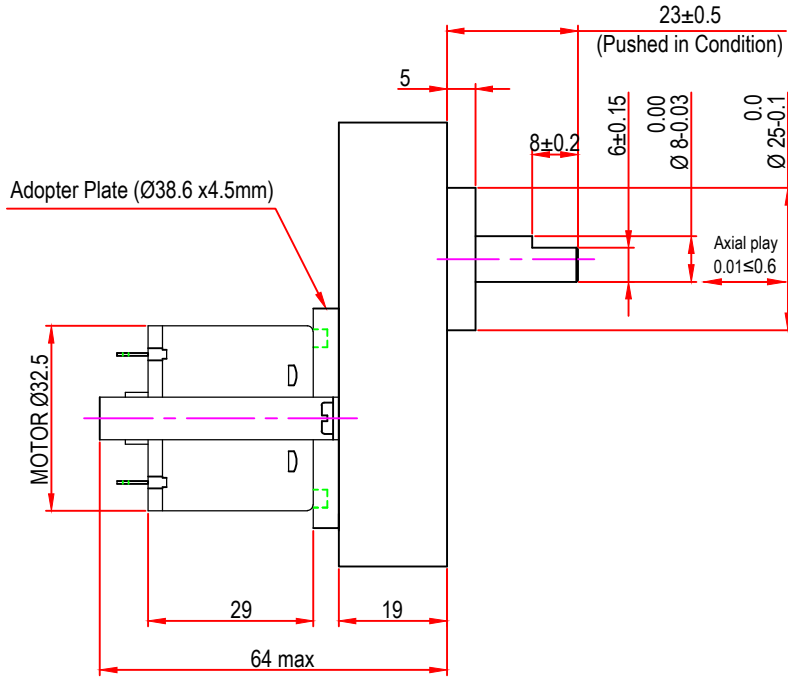

Issue/RevNo	Revision note	Date	Signature	Checked
1.0	Original Issue	01/04/2014	MBM	TNB

 Motion Drivetrronics Pvt Ltd				
Itemref	Client	-		Article No./Reference
Designed by	Checked by	Approved by	Date	Scale
MBM	TNB	TNB	01/04/2014	do not scale
BRAND - MECHTEX Navi Mumbai - 400 709.			DC30aGB4 (INTERNAL SCREW MOUNTING)	
F-MKT-022 VER 3.0			Assembly Drawing	Edition Sheet 1 of 1

Issue/RevNo	Revision note	Date	Signature	Checked
1.0	Original Issue	01/04/2014	MBM	TNB

 Motion Drivetrionics Pvt Ltd				
Itemref	Client	-		Article No./Reference
Designed by	Checked by	Approved by	Date	Scale
MBM	TNB	TNB	01/04/2014	do not scale
BRAND - MECHTEX Navi Mumbai - 400 709.			DC30GB4	
F-MKT-022 VER 3.0			Assembly Drawing	Edition Sheet 1 of 1