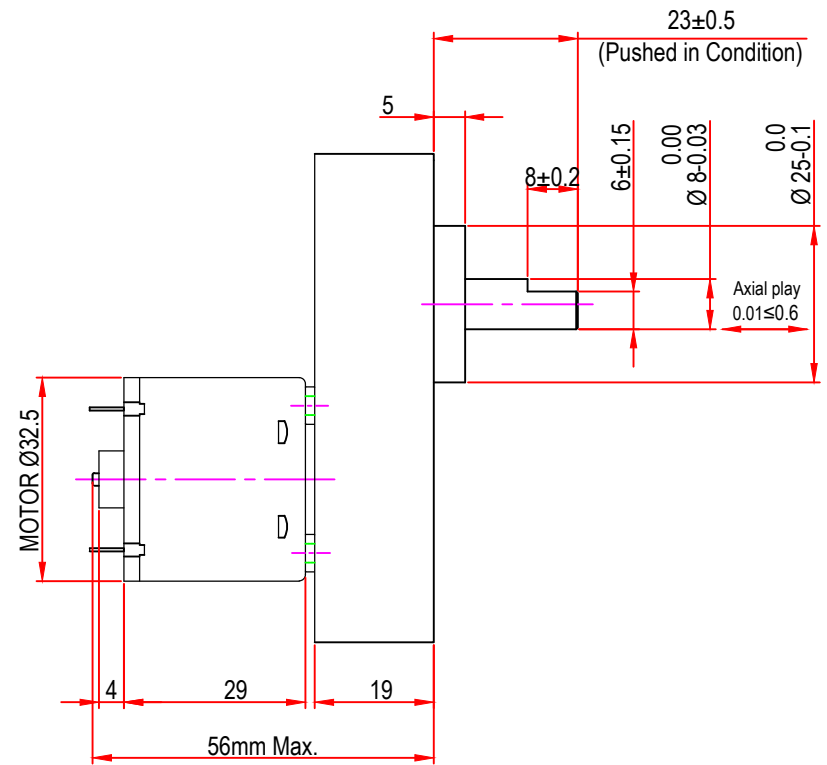

Issue/RevNo	Revision note	Date	Signature	Checked
1.0	Original Issue	01/04/2014	MBM	TNB

 Motion Drivetrronics Pvt Ltd				
Itemref	Client	-		Article No./Reference
Designed by	Checked by	Approved by	Date	Scale
MBM	TNB	TNB	01/04/2014	do not scale
BRAND - MECHTEX Navi Mumbai - 400 709.			DC30aGB4 (INTERNAL SCREW MOUNTING)	
F-MKT-022 VER 3.0			Assembly Drawing	Edition Sheet 1 of 1

Issue/RevNo	Revision note	Date	Signature	Checked
1.0	Original Issue	01/04/2014	MBM	TNB

 Motion Drivetrionics Pvt Ltd				
Itemref	Client	-		Article No./Reference
Designed by	Checked by	Approved by	Date	Scale
MBM	TNB	TNB	01/04/2014	do not scale
BRAND - MECHTEX Navi Mumbai - 400 709.			DC30GB4	
F-MKT-022 VER 3.0			Assembly Drawing	Edition Sheet 1 of 1