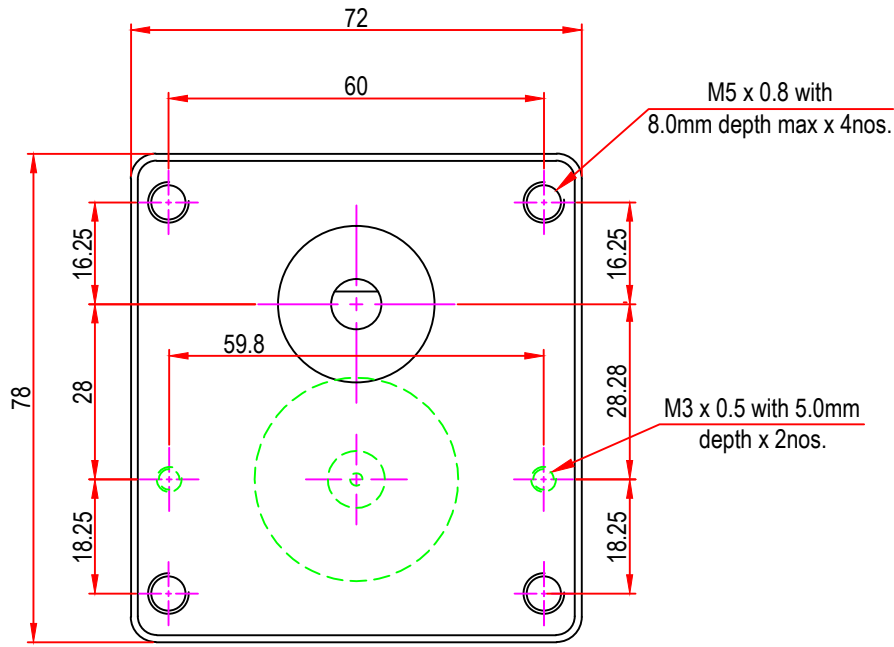

Issue/RevNo	Revision note	Date	Signature	Checked
1.0	Original Issue	01/04/2014	MBM	TNB

 Motion Drivetrronics Pvt Ltd				
Itemref	Client	-		Article No./Reference
Designed by	Checked by	Approved by	Date	Scale
MBM	TNB	TNB	01/04/2014	do not scale
BRAND - MECHTEX Navi Mumbai - 400 709.			DC30aGB4 (INTERNAL SCREW MOUNTING)	
F-MKT-022 VER 3.0			Assembly Drawing	Edition Sheet 1 of 1

Issue/RevNo	Revision note	Date	Signature	Checked
1.0	Original Issue	01/04/2014	MBM	TNB

 Motion Drivetrionics Pvt Ltd				
Itemref	Client	-		Article No./Reference
Designed by	Checked by	Approved by	Date	Scale
MBM	TNB	TNB	01/04/2014	do not scale
BRAND - MECHTEX Navi Mumbai - 400 709.			DC30GB4	
F-MKT-022 VER 3.0			Assembly Drawing	Edition Sheet 1 of 1