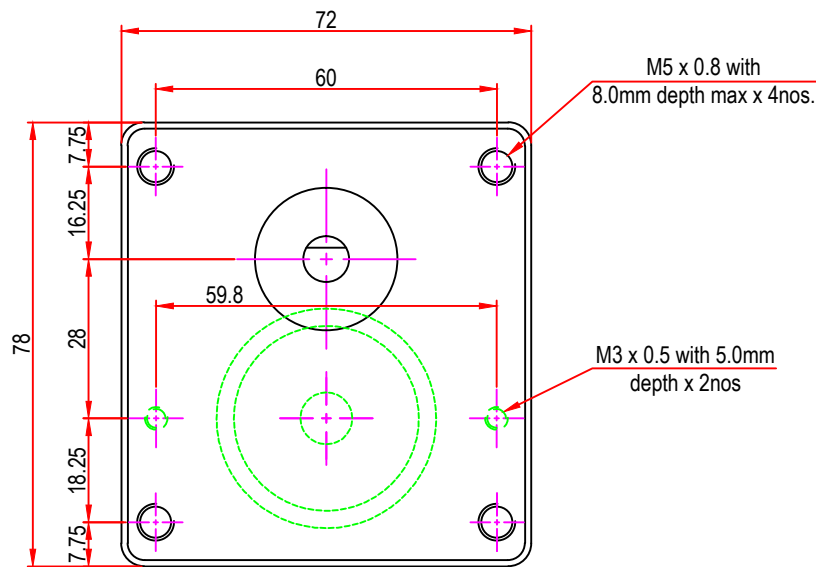

Issue/RevNo	Revision note	Date	Signature	Checked
1.0	Original Issue	01/04/2014	MBM	TNB

 Motion Drivetrronics Pvt Ltd				
Itemref	Client	-		Article No./Reference
Designed by	Checked by	Approved by	Date	Scale
MBM	TNB	TNB	01/04/2014	do not scale
BRAND - MECHTEX Navi Mumbai - 400 709.			DC30aGB4 (INTERNAL SCREW MOUNTING)	
F-MKT-022 VER 3.0			Assembly Drawing	Edition Sheet 1 of 1

Issue/RevNo	Revision note	Date	Signature	Checked
1.0	Original Issue	01/04/2014	MBM	TNB

 Motion Drivetrionics Pvt Ltd				
Itemref	Client	-		Article No./Reference
Designed by	Checked by	Approved by	Date	Scale
MBM	TNB	TNB	01/04/2014	do not scale
BRAND - MECHTEX Navi Mumbai - 400 709.			DC30GB4	
F-MKT-022 VER 3.0			Assembly Drawing	Edition Sheet 1 of 1