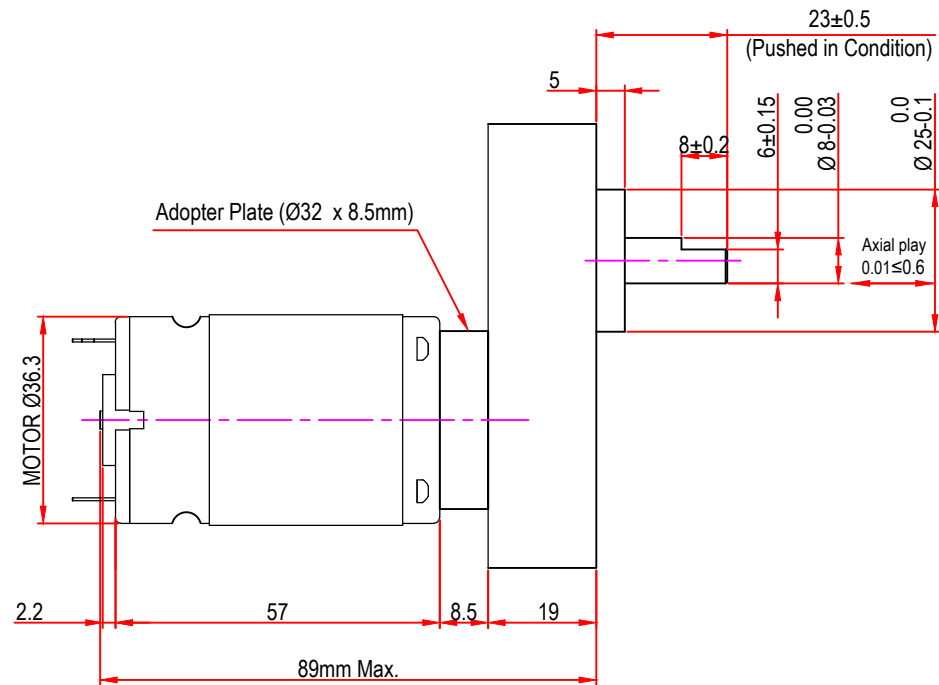

Issue/RevNo	Revision note	Date	Signature	Checked
1.0	Original Issue	01/04/2014	MBM	TNB

Itemref	Client	-		Article No./Reference
Designed by MBM	Checked by TNB	Approved by TNB	Date 01/04/2014	Scale do not scale
<b>BRAND - MECHTEX</b> Navi Mumbai - 400 709.			<b>DC38GB4</b>	
<b>F-MKT-022 VER 3.0</b>			<b>Assembly Drawing</b>	Edition Sheet 1 of 1

Issue/RevNo	Revision note	Date	Signature	Checked
1.0	Original Issue	01/04/2014	MBM	TNB

Itemref	Client	-		Article No./Reference
Designed by MBM	Checked by TNB	Approved by TNB		Date 01/04/2014
BRAND - MECHTEX Navi Mumbai - 400 709.			DC32GB4	
F-MKT-022 VER 3.0			Assembly Drawing	Edition Sheet 1 of 1