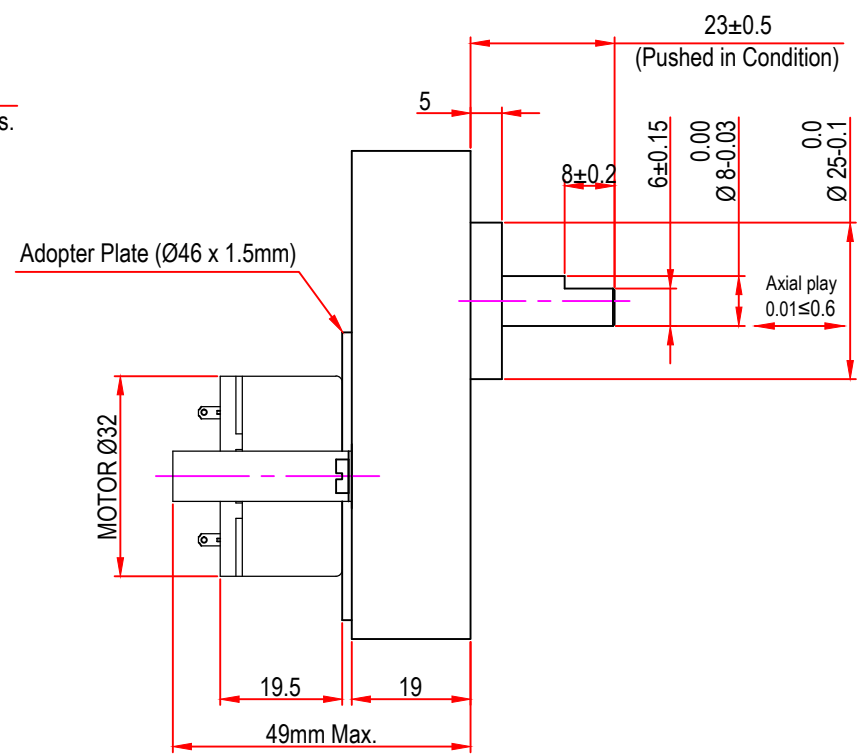

Issue/RevNo	Revision note	Date	Signature	Checked
1.0	Original Issue	01/04/2014	MBM	TNB

Itemref	Client	-		Article No./Reference
Designed by MBM	Checked by TNB	Approved by TNB	Date 01/04/2014	Scale do not scale
<b>BRAND - MECHTEX</b> Navi Mumbai - 400 709.			<b>DC38GB4</b>	
<b>F-MKT-022 VER 3.0</b>			<b>Assembly Drawing</b>	Edition Sheet 1 of 1

Issue/RevNo	Revision note	Date	Signature	Checked
1.0	Original Issue	01/04/2014	MBM	TNB

Itemref	Client	-		Article No./Reference
Designed by MBM	Checked by TNB	Approved by TNB		Date 01/04/2014
BRAND - MECHTEX Navi Mumbai - 400 709.			DC32GB4	
F-MKT-022 VER 3.0			Assembly Drawing	Edition Sheet 1 of 1