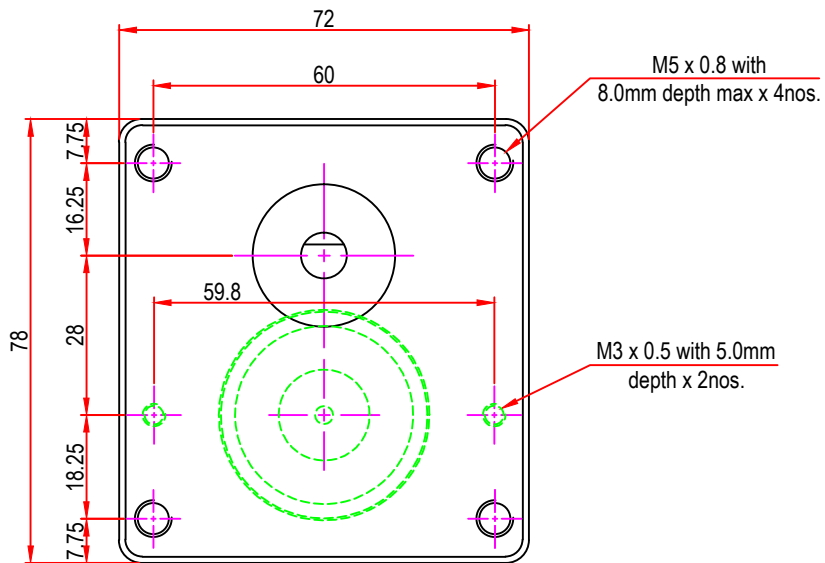

Issue/RevNo	Revision note	Date	Signature	Checked
1.0	Original Issue	01/04/2014	MBM	TNB

Itemref	Client	-		Article No./Reference
Designed by MBM	Checked by TNB	Approved by TNB	Date 01/04/2014	Scale do not scale
<b>BRAND - MECHTEX</b> Navi Mumbai - 400 709.			<b>DC38GB4</b>	
<b>F-MKT-022 VER 3.0</b>			<b>Assembly Drawing</b>	Edition Sheet 1 of 1