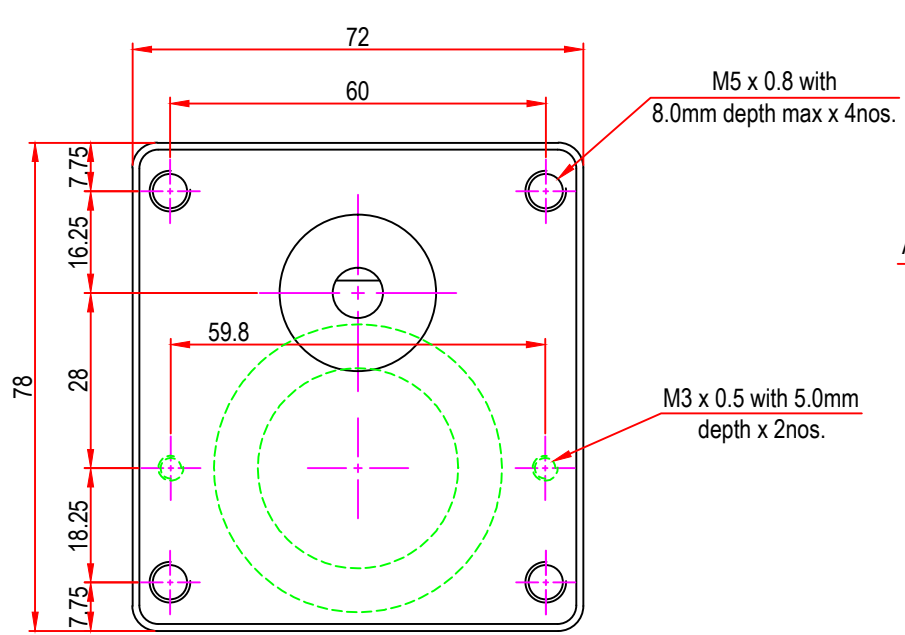

Issue/RevNo	Revision note	Date	Signature	Checked
1.0	Original Issue	01/04/2014	MBM	TNB

Itemref	Client	-		Article No./Reference
Designed by MBM	Checked by TNB	Approved by TNB		Date 01/04/2014
BRAND - MECHTEX Navi Mumbai - 400 709.			DC32GB4	
F-MKT-022 VER 3.0			Assembly Drawing	Edition Sheet 1 of 1