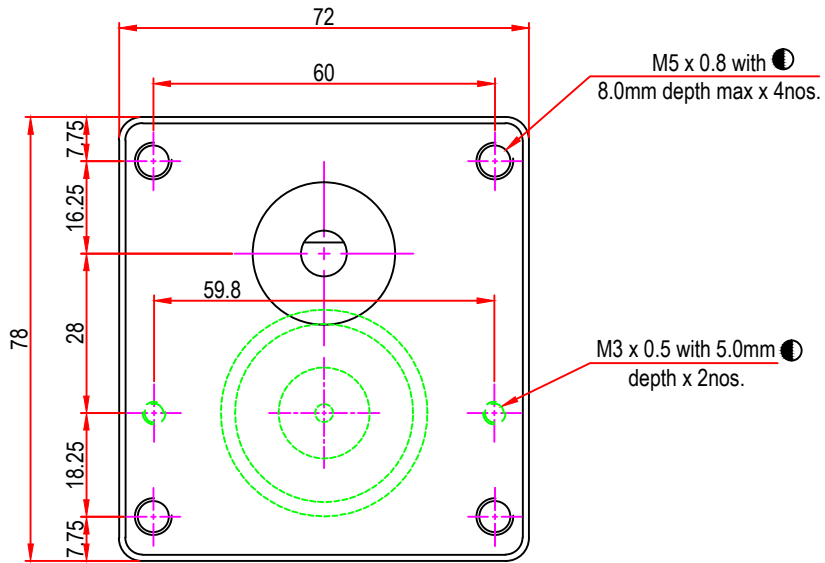

Issue/RevNo	Revision note	Date	Signature	Checked
1.0	Original Issue	01/04/2014	MBM	TNB

 <b>Motion Drivetrionics Pvt Ltd</b>				
Itemref	Client	-		Article No./Reference
Designed by MBM	Checked by TNB	Approved by TNB	Date 01/04/2014	Scale do not scale
<b>BRAND - MECHTEX</b> Navi Mumbai - 400 709.			<b>DC38GB4</b>	
<b>F-MKT-022 VER 3.0</b>			<b>Assembly Drawing</b>	Edition Sheet 1 of 1