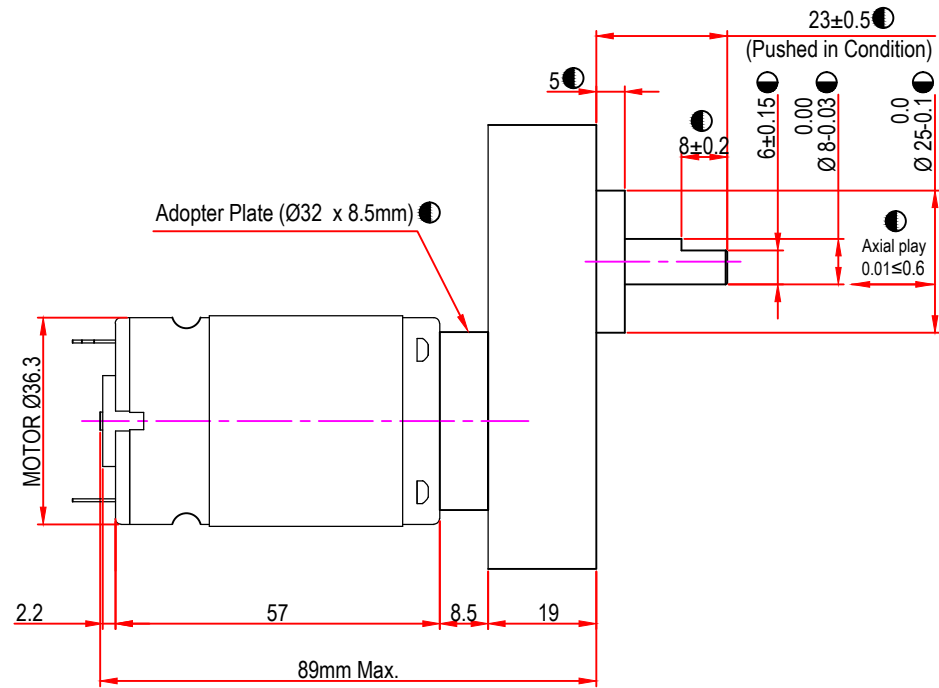

Issue/RevNo	Revision note	Date	Signature	Checked
1.0	Original Issue	01/04/2014	MBM	TNB

 <b>Motion Drivetrionics Pvt Ltd</b>				
Itemref	Client	-		Article No./Reference
Designed by MBM	Checked by TNB	Approved by TNB	Date 01/04/2014	Scale do not scale
<b>BRAND - MECHTEX</b> Navi Mumbai - 400 709.			<b>DC38GB4</b>	
<b>F-MKT-022 VER 3.0</b>			<b>Assembly Drawing</b>	Edition Sheet 1 of 1