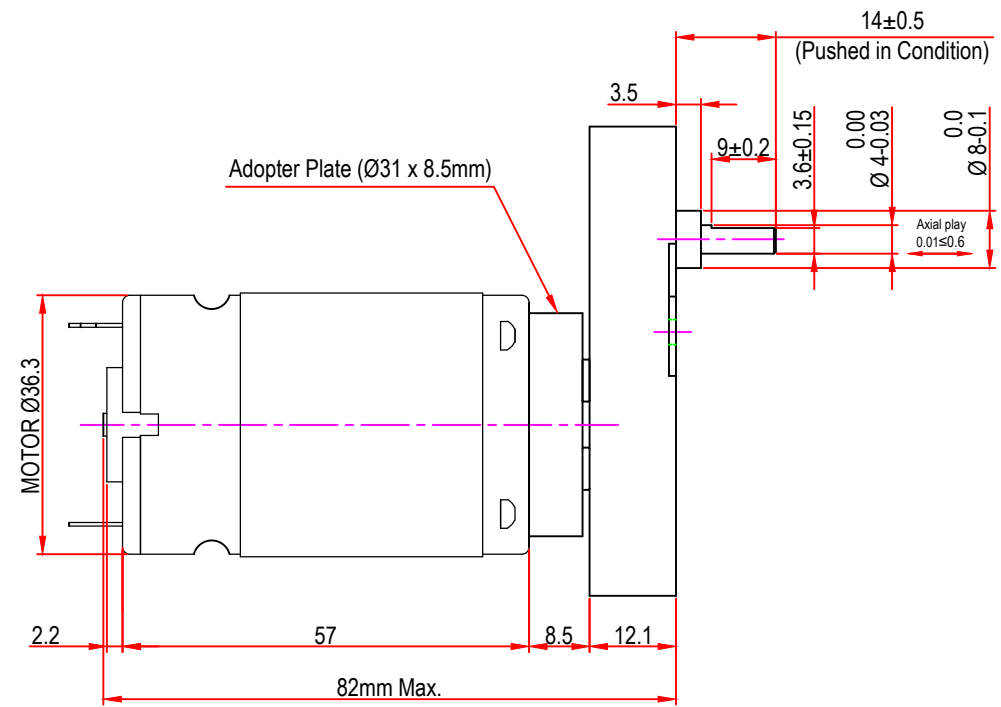

Issue/RevNo	Revision note	Date	Signature	Checked
1.0	Original Issue	01/04/2014	MBM	TNB

 Motion Drivetrronics Pvt Ltd					
Itemref	Client	-		Article No./Reference	
Designed by	Checked by	Approved by	Date	Scale	
MBM	TNB	TNB	01/04/2014	do not scale	
BRAND - MECHTEX Navi Mumbai - 400 709.			DC38GB5H		
F-MKT-022 VER 3.0			Assembly Drawing		Edition Sheet 1 of 1