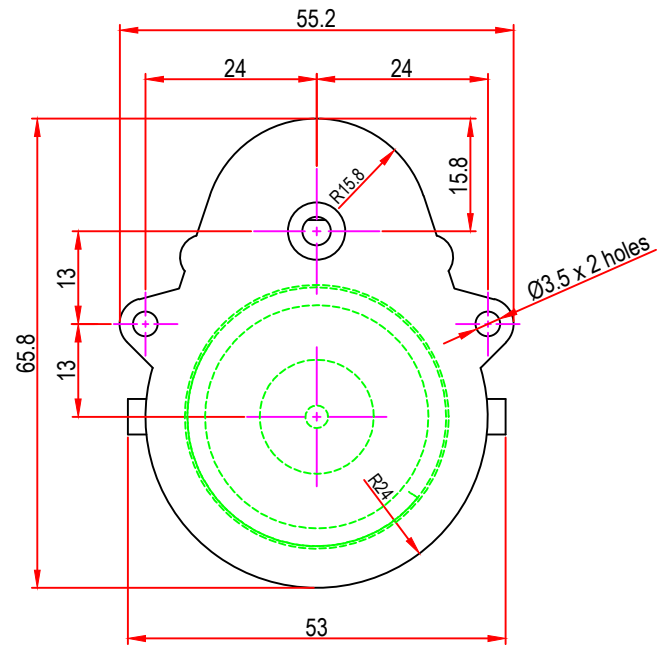

Issue/RevNo	Revision note	Date	Signature	Checked
1.0	Original Issue	01/04/2014	MBM	TNB

 Motion Drivetrronics Pvt Ltd					
Itemref	Client	-		Article No./Reference	
Designed by	Checked by	Approved by	Date	Scale	
MBM	TNB	TNB	01/04/2014	do not scale	
BRAND - MECHTEX Navi Mumbai - 400 709.			DC38GB5H		
F-MKT-022 VER 3.0			Assembly Drawing		Edition Sheet 1 of 1