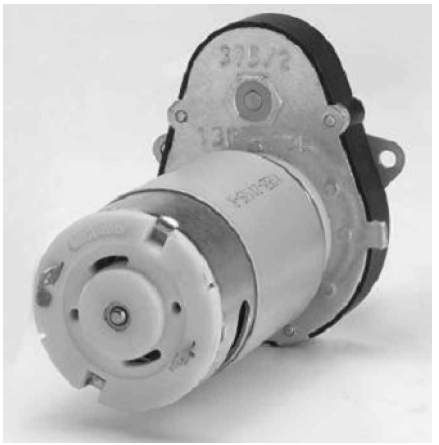

Issue/RevNo	Revision note	Date	Signature	Checked
1.0	Original Issue	01/04/2014	MBM	TNB

 Motion Drivetrronics Pvt Ltd					
Itemref	Client	-		Article No./Reference	
Designed by	Checked by	Approved by	Date	Scale	
MBM	TNB	TNB	01/04/2014	do not scale	
BRAND - MECHTEX Navi Mumbai - 400 709.			DC38GB5H		
F-MKT-022 VER 3.0			Assembly Drawing		Edition Sheet 1 of 1