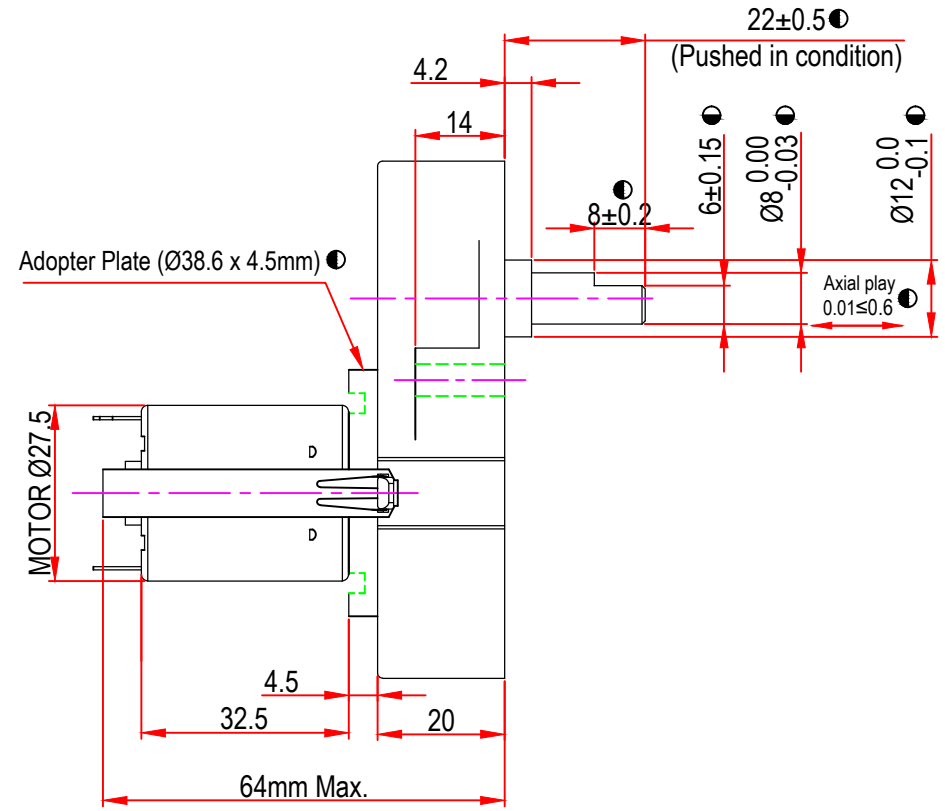

Issue/RevNo	Revision note	Date	Signature	Checked
1.0	Original Issue	18/10/2017	GHD	TNB

Itemref	Client	-		Article No./Reference
Designed by GHD	Checked by TNB	Approved by TNB	Date 18/10/2017	Scale do not scale
BRAND - MECHTEX Navi Mumbai - 400 709.			DC28aGB7 (internal screw mounting)	
F-MKT-022 VER 3.0			Assembly Drawing	Edition Sheet 1 of 1

Issue/RevNo	Revision note	Date	Signature	Checked
1.0	Original Issue	18/10/2017	GHD	TNB

Itemref	Client	-		Article No./Reference
Designed by GHD	Checked by TNB	Approved by TNB	Date 18/10/2017	Scale do not scale
BRAND - MECHTEX Navi Mumbai - 400 709.			DC28aGB7 (with snap clip mounting)	
F-MKT-022 VER 3.0			Assembly Drawing	Edition Sheet 1 of 1