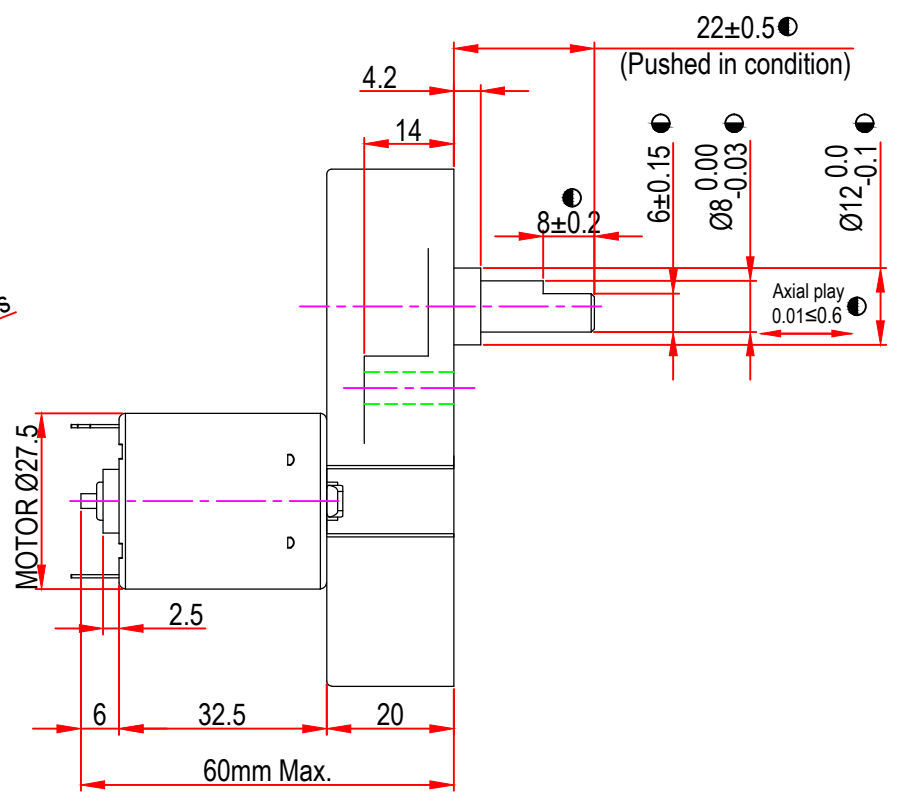

Issue/RevNo	Revision note	Date	Signature	Checked
1.0	Original Issue	18/10/2017	GHD	TNB

Itemref	Client	-		Article No./Reference
Designed by GHD	Checked by TNB	Approved by TNB	Date 18/10/2017	Scale do not scale
BRAND - MECHTEX Navi Mumbai - 400 709.			DC28aGB7 (internal screw mounting)	
F-MKT-022 VER 3.0			Assembly Drawing	Edition Sheet 1 of 1

Issue/RevNo	Revision note	Date	Signature	Checked
1.0	Original Issue	18/10/2017	GHD	TNB

Itemref	Client	-		Article No./Reference
Designed by GHD	Checked by TNB	Approved by TNB	Date 18/10/2017	Scale do not scale
BRAND - MECHTEX Navi Mumbai - 400 709.			DC28aGB7 (with snap clip mounting)	
F-MKT-022 VER 3.0			Assembly Drawing	Edition Sheet 1 of 1