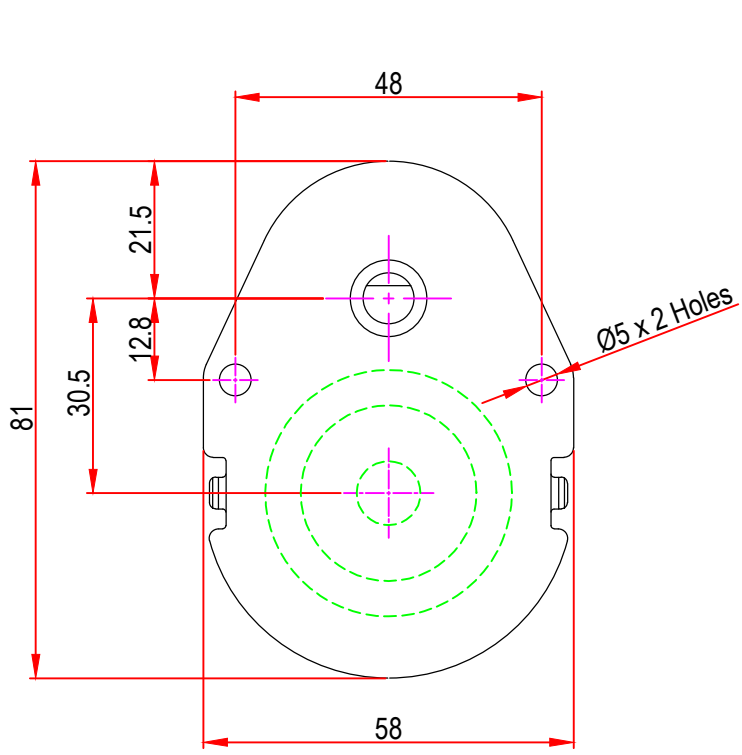

Issue/RevNo	Revision note	Date	Signature	Checked
1.0	Original Issue	18/10/2017	GHD	TNB

Itemref	Client	-		Article No./Reference
Designed by GHD	Checked by TNB	Approved by TNB	Date 18/10/2017	Scale do not scale
BRAND - MECHTEX Navi Mumbai - 400 709.			DC28aGB7 (internal screw mounting)	
F-MKT-022 VER 3.0			Assembly Drawing	Edition Sheet 1 of 1

Issue/RevNo	Revision note	Date	Signature	Checked
1.0	Original Issue	18/10/2017	GHD	TNB

Itemref	Client	-		Article No./Reference
Designed by GHD	Checked by TNB	Approved by TNB	Date 18/10/2017	Scale do not scale
BRAND - MECHTEX Navi Mumbai - 400 709.			DC28aGB7 (with snap clip mounting)	
F-MKT-022 VER 3.0			Assembly Drawing	Edition Sheet 1 of 1