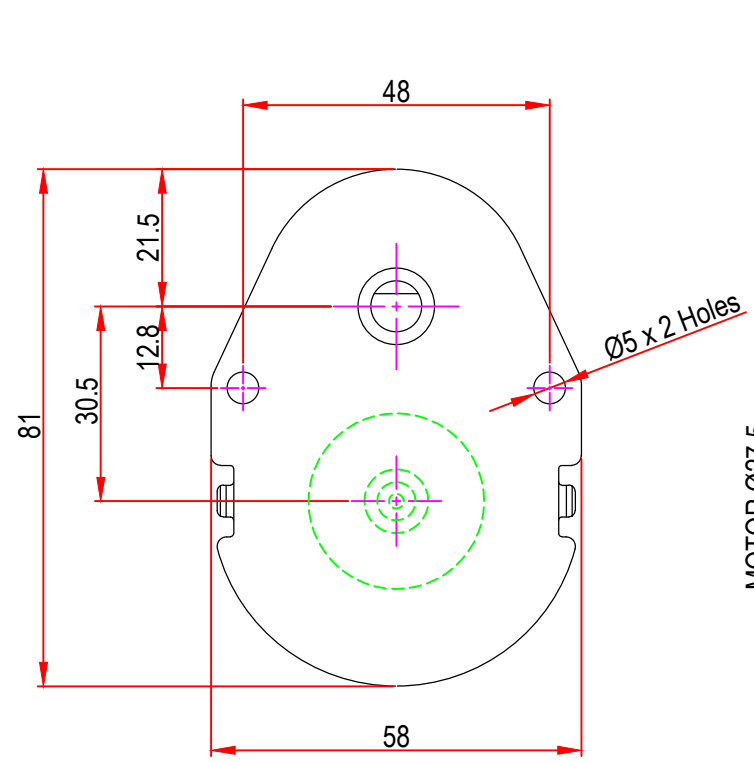

Issue/RevNo	Revision note	Date	Signature	Checked
1.0	Original Issue	18/10/2017	GHD	TNB

Itemref	Client	-		Article No./Reference
Designed by GHD	Checked by TNB	Approved by TNB	Date 18/10/2017	Scale do not scale
BRAND - MECHTEX Navi Mumbai - 400 709.			DC28aGB7 (internal screw mounting)	
F-MKT-022 VER 3.0			Assembly Drawing	Edition Sheet 1 of 1

Issue/RevNo	Revision note	Date	Signature	Checked
1.0	Original Issue	18/10/2017	GHD	TNB

Itemref	Client	-		Article No./Reference
Designed by GHD	Checked by TNB	Approved by TNB	Date 18/10/2017	Scale do not scale
BRAND - MECHTEX Navi Mumbai - 400 709.			DC28aGB7 (with snap clip mounting)	
F-MKT-022 VER 3.0			Assembly Drawing	Edition Sheet 1 of 1