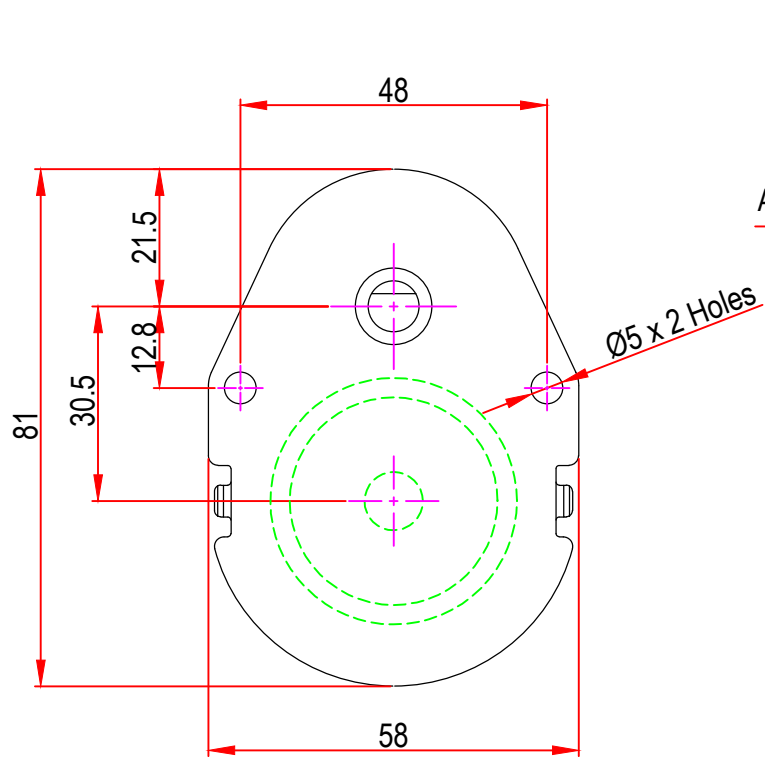

Issue/RevNo	Revision note	Date	Signature	Checked
1.0	Original Issue	18/10/2017	GHD	TNB

 Motion Drivetrronics Pvt Ltd				
Itemref	Client	-		Article No./Reference
Designed by GHD	Checked by TNB	Approved by TNB	Date 18/10/2017	Scale do not scale
BRAND - MECHTEX Navi Mumbai - 400 709.			DC30aGB7 (internal screw mounting)	
F-MKT-022 VER 3.0			Assembly Drawing	Edition Sheet 1 of 1

Issue/RevNo	Revision note	Date	Signature	Checked
1.0	Original Issue	18/10/2017	GHD	TNB

Motion Drivetrionics Pvt Ltd				
Itemref	Client	-		Article No./Reference
Designed by GHD	Checked by TNB	Approved by TNB	Date 18/10/2017	Scale do not scale
BRAND - MECHTEX Navi Mumbai - 400 709.			DC30aGB7 (with snap clip mounting)	
F-MKT-022 VER 3.0			Assembly Drawing	Edition Sheet 1 of 1