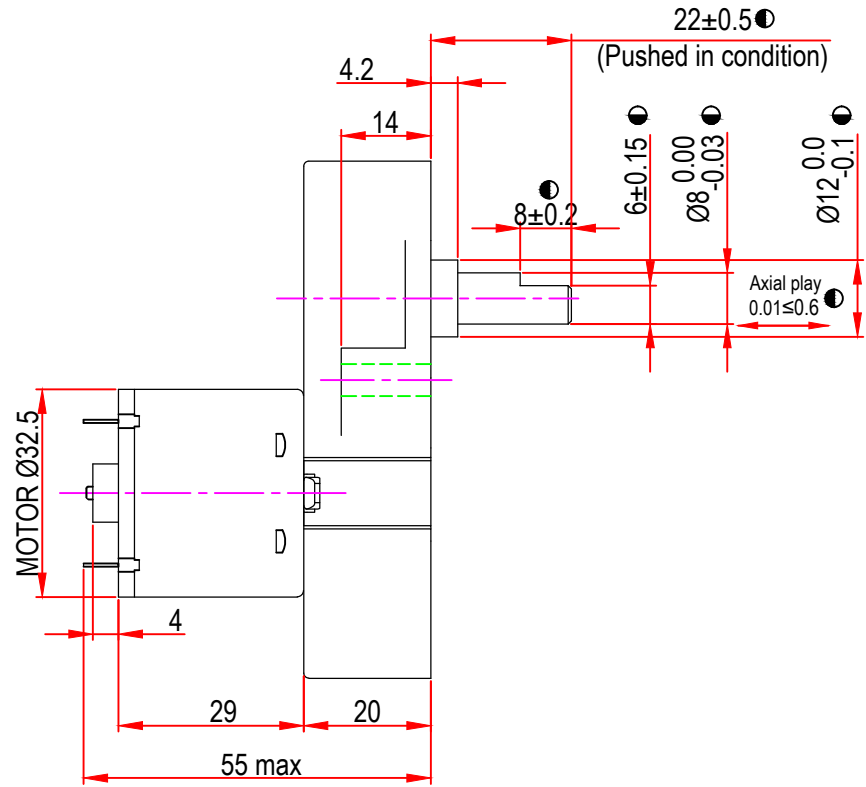

Issue/RevNo	Revision note	Date	Signature	Checked
1.0	Original Issue	18/10/2017	GHD	TNB

 Motion Drivetrronics Pvt Ltd				
Itemref	Client	-		Article No./Reference
Designed by GHD	Checked by TNB	Approved by TNB	Date 18/10/2017	Scale do not scale
BRAND - MECHTEX Navi Mumbai - 400 709.			DC30aGB7 (internal screw mounting)	
F-MKT-022 VER 3.0			Assembly Drawing	Edition Sheet 1 of 1

Issue/RevNo	Revision note	Date	Signature	Checked
1.0	Original Issue	18/10/2017	GHD	TNB

Motion Drivetrionics Pvt Ltd				
Itemref	Client	-		Article No./Reference
Designed by GHD	Checked by TNB	Approved by TNB	Date 18/10/2017	Scale do not scale
BRAND - MECHTEX Navi Mumbai - 400 709.			DC30aGB7 (with snap clip mounting)	
F-MKT-022 VER 3.0			Assembly Drawing	Edition Sheet 1 of 1