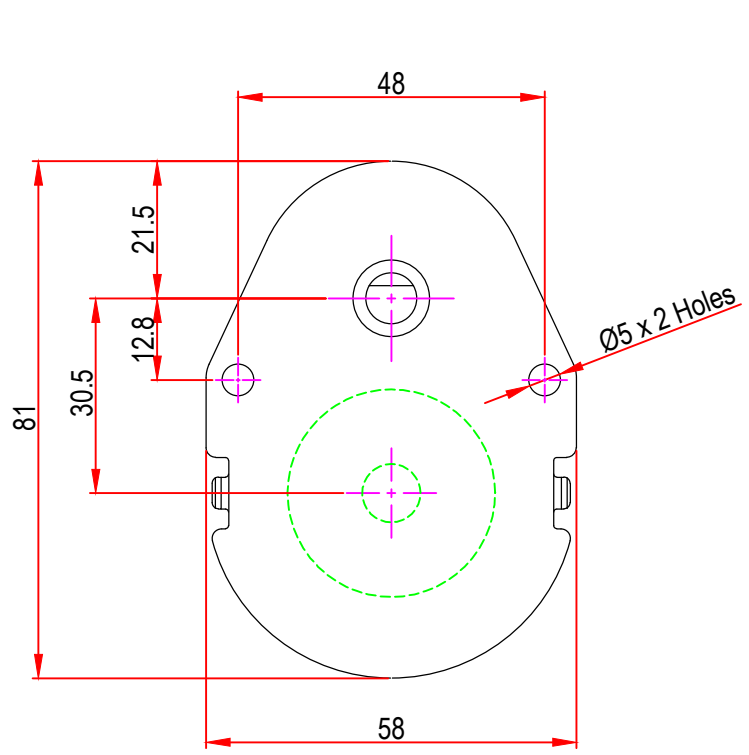

Issue/RevNo	Revision note	Date	Signature	Checked
1.0	Original Issue	18/10/2017	GHD	TNB

 Motion Drivetrronics Pvt Ltd				
Itemref	Client	-		Article No./Reference
Designed by GHD	Checked by TNB	Approved by TNB	Date 18/10/2017	Scale do not scale
BRAND - MECHTEX Navi Mumbai - 400 709.			DC30aGB7 (internal screw mounting)	
F-MKT-022 VER 3.0			Assembly Drawing	Edition Sheet 1 of 1

Issue/RevNo	Revision note	Date	Signature	Checked
1.0	Original Issue	18/10/2017	GHD	TNB

Motion Drivetrionics Pvt Ltd				
Itemref	Client	-		Article No./Reference
Designed by GHD	Checked by TNB	Approved by TNB	Date 18/10/2017	Scale do not scale
BRAND - MECHTEX Navi Mumbai - 400 709.			DC30aGB7 (with snap clip mounting)	
F-MKT-022 VER 3.0			Assembly Drawing	Edition Sheet 1 of 1