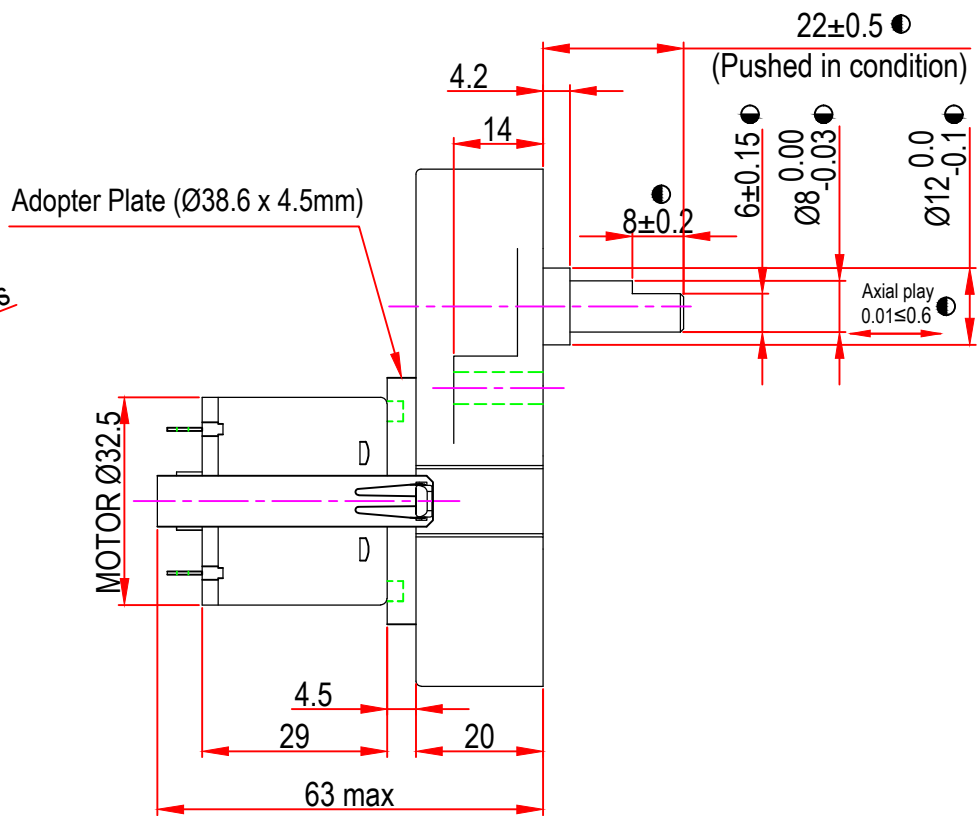

Issue/RevNo	Revision note	Date	Signature	Checked
1.0	Original Issue	18/10/2017	GHD	TNB

 Motion Drivetrronics Pvt Ltd				
Itemref	Client	-		Article No./Reference
Designed by GHD	Checked by TNB	Approved by TNB	Date 18/10/2017	Scale do not scale
BRAND - MECHTEX Navi Mumbai - 400 709.			DC30aGB7 (internal screw mounting)	
F-MKT-022 VER 3.0			Assembly Drawing	Edition Sheet 1 of 1

Issue/RevNo	Revision note	Date	Signature	Checked
1.0	Original Issue	18/10/2017	GHD	TNB

Motion Drivetrionics Pvt Ltd				
Itemref	Client	-		Article No./Reference
Designed by GHD	Checked by TNB	Approved by TNB	Date 18/10/2017	Scale do not scale
BRAND - MECHTEX Navi Mumbai - 400 709.			DC30aGB7 (with snap clip mounting)	
F-MKT-022 VER 3.0			Assembly Drawing	Edition Sheet 1 of 1