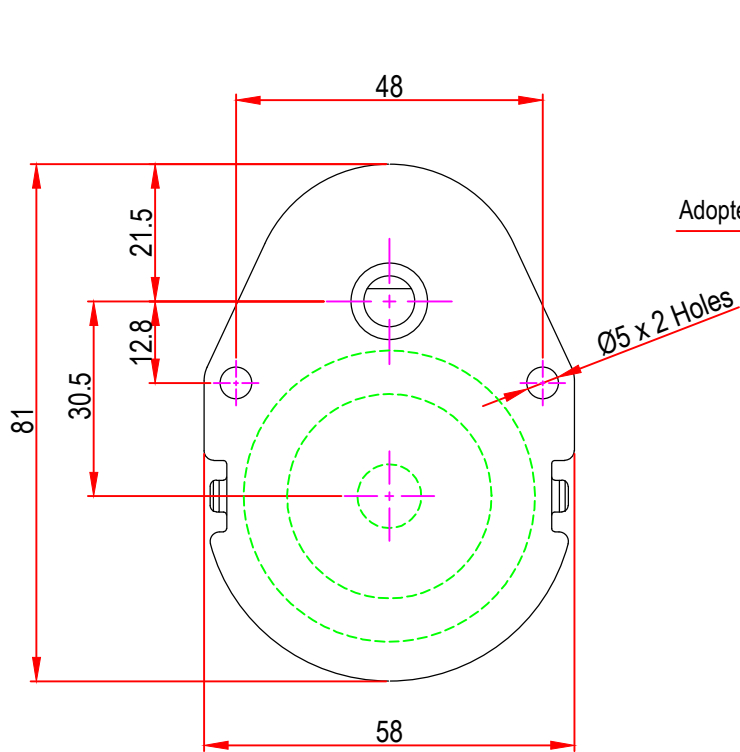

Issue/RevNo	Revision note	Date	Signature	Checked
1.0	Original Issue	18/10/2017	GHD	TNB

Itemref	Client	-		Article No./Reference
Designed by GHD	Checked by TNB	Approved by TNB	Date 18/10/2017	Scale do not scale
BRAND - MECHTEX Navi Mumbai - 400 709.			DC32GB7 (internal screw mounting)	
F-MKT-022 VER 3.0			Assembly Drawing	Edition Sheet 1 of 1

Issue/RevNo	Revision note	Date	Signature	Checked
1.0	Original Issue	18/10/2017	GHD	TNB

Itemref	Client	-		Article No./Reference
Designed by GHD	Checked by TNB	Approved by TNB	Date 18/10/2017	Scale do not scale
BRAND - MECHTEX Navi Mumbai - 400 709.			DC32GB7 (with snap clip mounting)	
F-MKT-022 VER 3.0			Assembly Drawing	Edition Sheet 1 of 1