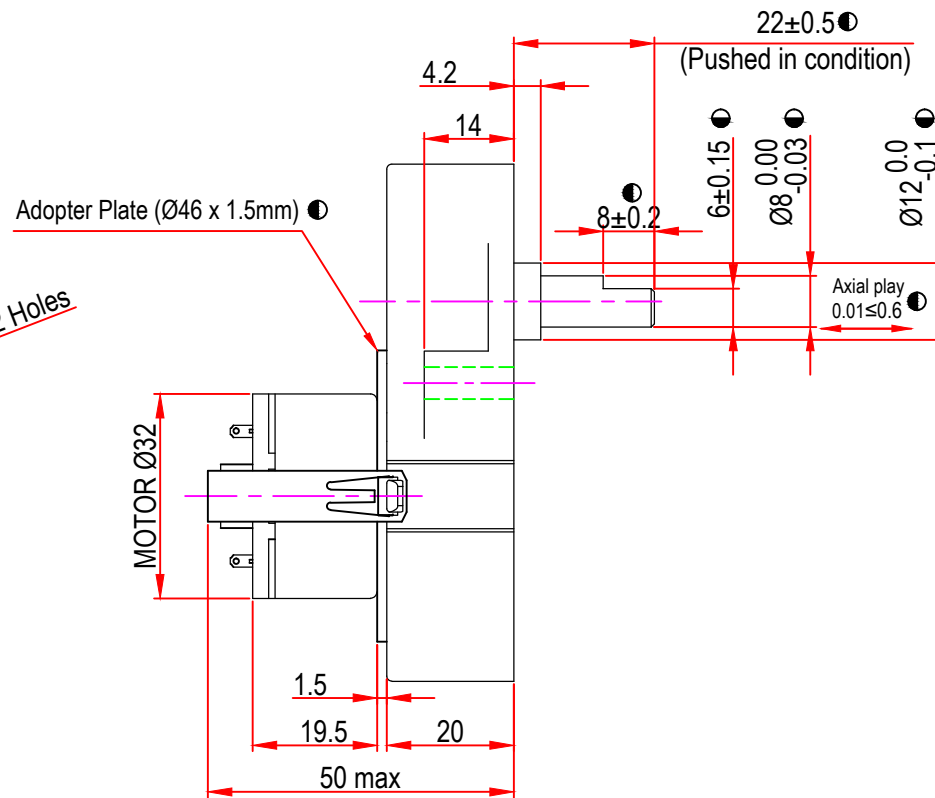

Issue/RevNo	Revision note	Date	Signature	Checked
1.0	Original Issue	18/10/2017	GHD	TNB

Itemref	Client	-		Article No./Reference
Designed by GHD	Checked by TNB	Approved by TNB	Date 18/10/2017	Scale do not scale
BRAND - MECHTEX Navi Mumbai - 400 709.			DC32GB7 (internal screw mounting)	
F-MKT-022 VER 3.0			Assembly Drawing	Edition Sheet 1 of 1

Issue/RevNo	Revision note	Date	Signature	Checked
1.0	Original Issue	18/10/2017	GHD	TNB

Itemref	Client	-		Article No./Reference
Designed by GHD	Checked by TNB	Approved by TNB	Date 18/10/2017	Scale do not scale
BRAND - MECHTEX Navi Mumbai - 400 709.			DC32GB7 (with snap clip mounting)	
F-MKT-022 VER 3.0			Assembly Drawing	Edition Sheet 1 of 1