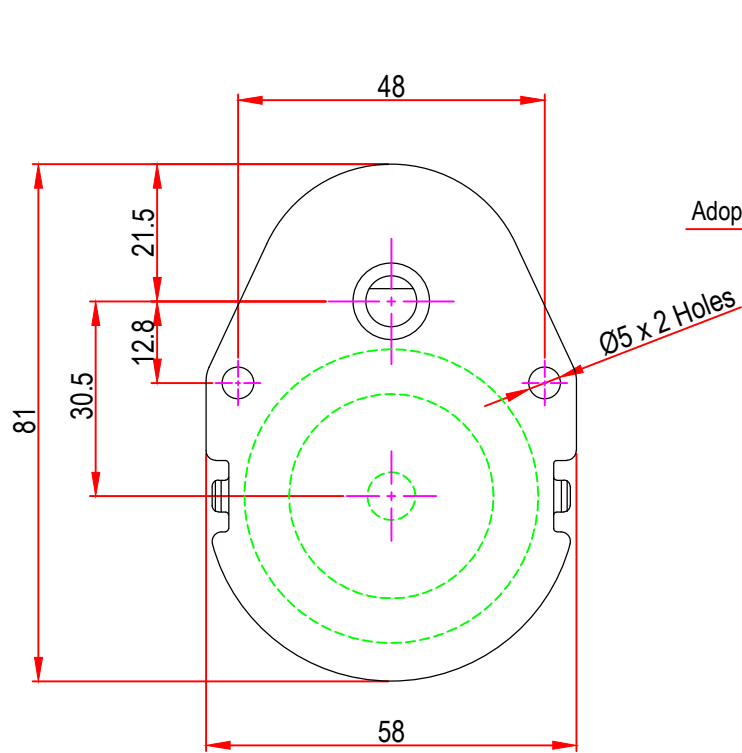

Issue/RevNo	Revision note	Date	Signature	Checked
1.0	Original Issue	18/10/2017	GHD	TNB

Itemref	Client	-		Article No./Reference
Designed by GHD	Checked by TNB	Approved by TNB	Date 18/10/2017	Scale do not scale
BRAND - MECHTEX Navi Mumbai - 400 709.			DC32GB7 (internal screw mounting)	
F-MKT-022 VER 3.0			Assembly Drawing	Edition Sheet 1 of 1

Issue/RevNo	Revision note	Date	Signature	Checked
1.0	Original Issue	18/10/2017	GHD	TNB

Itemref	Client	-		Article No./Reference
Designed by GHD	Checked by TNB	Approved by TNB	Date 18/10/2017	Scale do not scale
BRAND - MECHTEX Navi Mumbai - 400 709.			DC32GB7 (with snap clip mounting)	
F-MKT-022 VER 3.0			Assembly Drawing	Edition Sheet 1 of 1