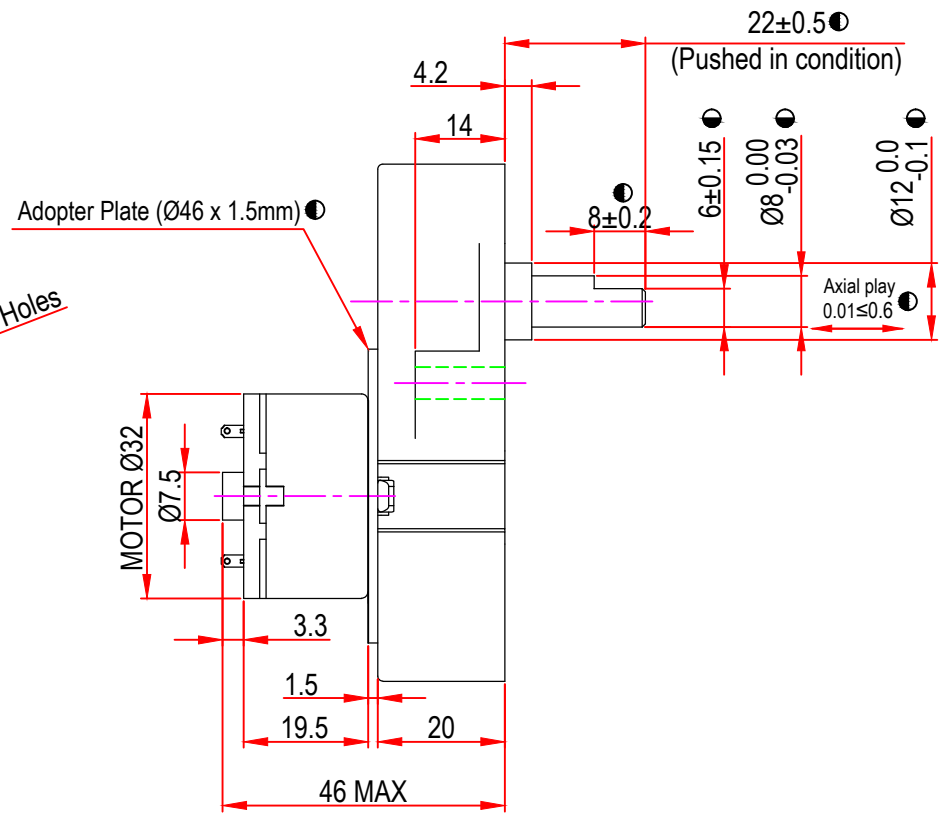

Issue/RevNo	Revision note	Date	Signature	Checked
1.0	Original Issue	18/10/2017	GHD	TNB

Itemref	Client	-		Article No./Reference
Designed by GHD	Checked by TNB	Approved by TNB	Date 18/10/2017	Scale do not scale
BRAND - MECHTEX Navi Mumbai - 400 709.			DC32GB7 (internal screw mounting)	
F-MKT-022 VER 3.0			Assembly Drawing	Edition Sheet 1 of 1

Issue/RevNo	Revision note	Date	Signature	Checked
1.0	Original Issue	18/10/2017	GHD	TNB

Itemref	Client	-		Article No./Reference
Designed by GHD	Checked by TNB	Approved by TNB	Date 18/10/2017	Scale do not scale
BRAND - MECHTEX Navi Mumbai - 400 709.			DC32GB7 (with snap clip mounting)	
F-MKT-022 VER 3.0			Assembly Drawing	Edition Sheet 1 of 1