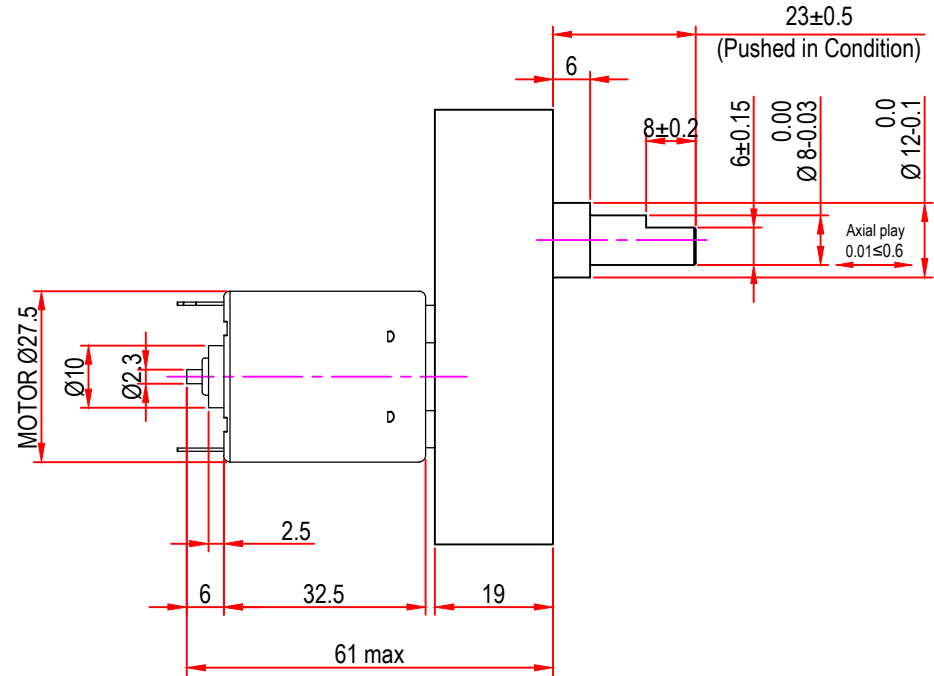

Issue/RevNo	Revision note	Date	Signature	Checked
1.0	Original Issue	01/04/2014	MBM	TNB

Itemref	Client	-		Article No./Reference
Designed by MBM	Checked by TNB	Approved by TNB	Date 01/04/2014	Scale do not scale
<b>BRAND - MECHTEX</b> Navi Mumbai - 400 709.			<b>DC28GB8 (INTERNAL SCREW MOUNTING)</b>	
<b>F-MKT-022 VER 3.0</b>			<b>Assembly Drawing</b>	Edition Sheet 1 of 1

Issue/RevNo	Revision note	Date	Signature	Checked
1.0	Original Issue	01/04/2014	MBM	TNB

 <b>Motion Drivetrionics Pvt Ltd</b>				
Itemref	Client	-		Article No./Reference
Designed by MBM	Checked by TNB	Approved by TNB	Date 01/04/2014	Scale do not scale
<b>BRAND - MECHTEX</b> Navi Mumbai - 400 709.			<b>DC28GB8</b>	
<b>F-MKT-022 VER 3.0</b>			<b>Assembly Drawing</b>	Edition Sheet 1 of 1