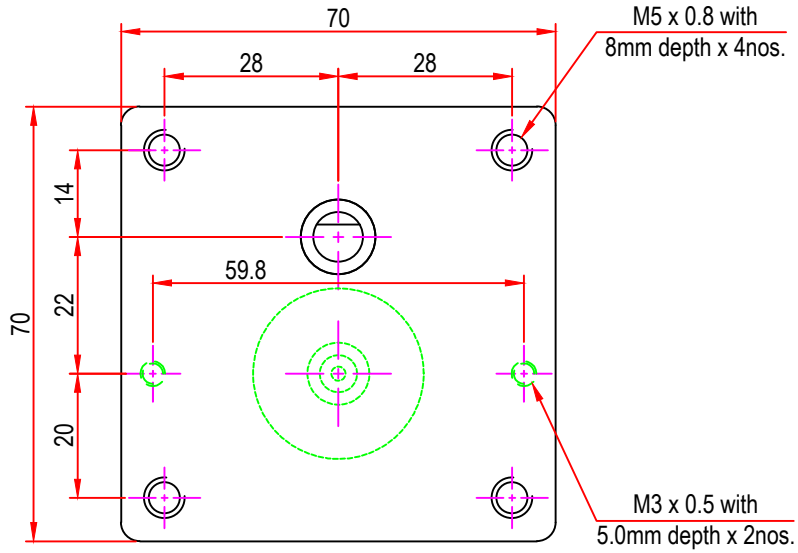

Issue/RevNo	Revision note	Date	Signature	Checked
1.0	Original Issue	01/04/2014	MBM	TNB

Itemref	Client	-		Article No./Reference
Designed by MBM	Checked by TNB	Approved by TNB	Date 01/04/2014	Scale do not scale
<b>BRAND - MECHTEX</b> Navi Mumbai - 400 709.			<b>DC28GB8 (INTERNAL SCREW MOUNTING)</b>	
<b>F-MKT-022 VER 3.0</b>			<b>Assembly Drawing</b>	Edition Sheet 1 of 1

Issue/RevNo	Revision note	Date	Signature	Checked
1.0	Original Issue	01/04/2014	MBM	TNB

 <b>Motion Drivetrionics Pvt Ltd</b>				
Itemref	Client	-		Article No./Reference
Designed by MBM	Checked by TNB	Approved by TNB	Date 01/04/2014	Scale do not scale
<b>BRAND - MECHTEX</b> Navi Mumbai - 400 709.			<b>DC28GB8</b>	
<b>F-MKT-022 VER 3.0</b>			<b>Assembly Drawing</b>	Edition Sheet 1 of 1