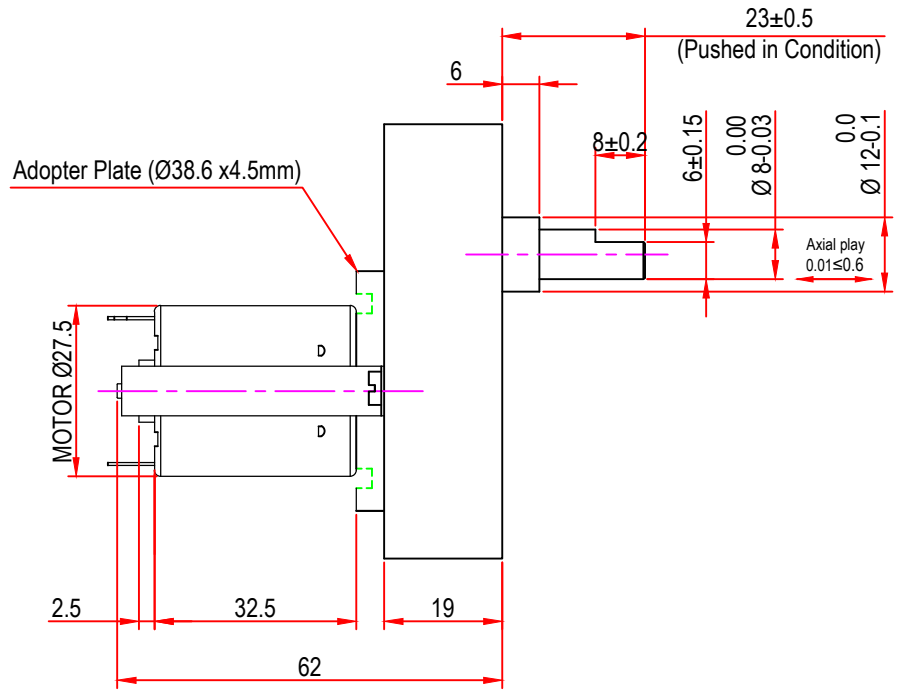

Issue/RevNo	Revision note	Date	Signature	Checked
1.0	Original Issue	01/04/2014	MBM	TNB

Itemref	Client	-		Article No./Reference
Designed by MBM	Checked by TNB	Approved by TNB	Date 01/04/2014	Scale do not scale
<b>BRAND - MECHTEX</b> Navi Mumbai - 400 709.			<b>DC28GB8 (INTERNAL SCREW MOUNTING)</b>	
<b>F-MKT-022 VER 3.0</b>			<b>Assembly Drawing</b>	Edition Sheet 1 of 1

Issue/RevNo	Revision note	Date	Signature	Checked
1.0	Original Issue	01/04/2014	MBM	TNB

 <b>Motion Drivetrionics Pvt Ltd</b>				
Itemref	Client	-		Article No./Reference
Designed by MBM	Checked by TNB	Approved by TNB	Date 01/04/2014	Scale do not scale
<b>BRAND - MECHTEX</b> Navi Mumbai - 400 709.			<b>DC28GB8</b>	
<b>F-MKT-022 VER 3.0</b>			<b>Assembly Drawing</b>	Edition Sheet 1 of 1