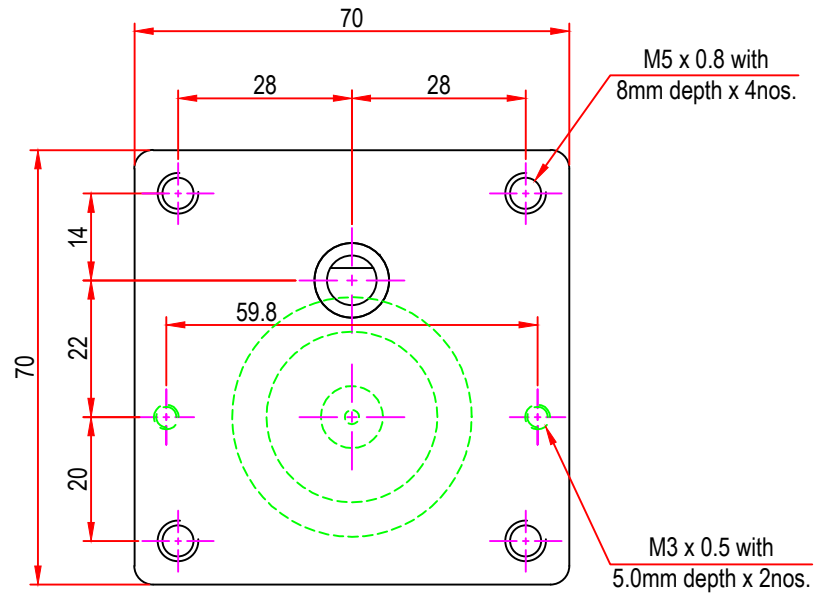

Issue/RevNo	Revision note	Date	Signature	Checked
1.0	Original Issue	01/04/2014	MBM	TNB

Itemref	Client	-		Article No./Reference
Designed by MBM	Checked by TNB	Approved by TNB	Date 01/04/2014	Scale do not scale
<b>BRAND - MECHTEX</b> Navi Mumbai - 400 709.			<b>DC28GB8 (INTERNAL SCREW MOUNTING)</b>	
<b>F-MKT-022 VER 3.0</b>			<b>Assembly Drawing</b>	Edition Sheet 1 of 1

Issue/RevNo	Revision note	Date	Signature	Checked
1.0	Original Issue	01/04/2014	MBM	TNB

 <b>Motion Drivetrionics Pvt Ltd</b>				
Itemref	Client	-		Article No./Reference
Designed by MBM	Checked by TNB	Approved by TNB	Date 01/04/2014	Scale do not scale
<b>BRAND - MECHTEX</b> Navi Mumbai - 400 709.			<b>DC28GB8</b>	
<b>F-MKT-022 VER 3.0</b>			<b>Assembly Drawing</b>	Edition Sheet 1 of 1