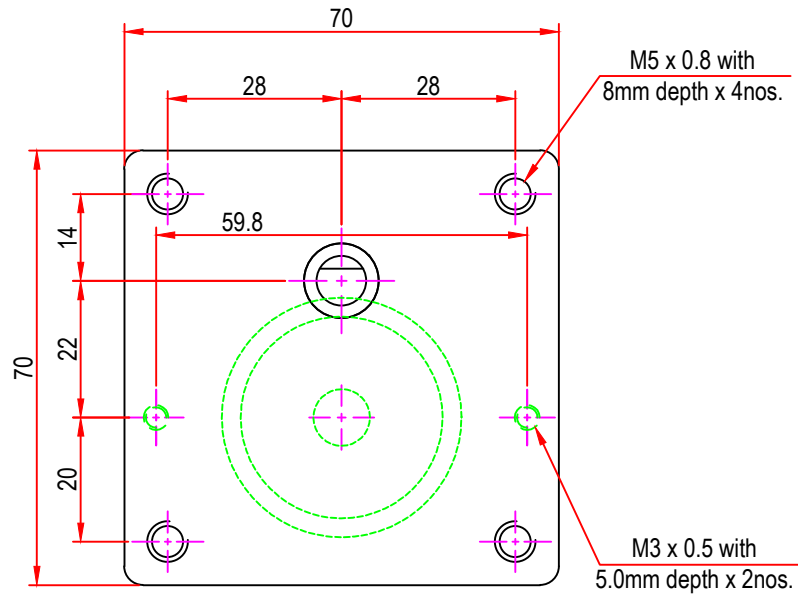

Issue/RevNo	Revision note	Date	Signature	Checked
1.0	Original Issue	01/04/2014	MBM	TNB

 Motion Drivetronics Pvt Ltd				
Itemref	Client	-		Article No./Reference
Designed by MBM	Checked by TNB	Approved by TNB	Date 01/04/2014	Scale do not scale
BRAND - MECHTEX Navi Mumbai - 400 709.			DC30aGB8(INTERNAL SCREW MOUNTING)	
F-MKT-022 VER 3.0			Assembly Drawing	Edition Sheet 1 of 1

Issue/RevNo	Revision note	Date	Signature	Checked
1.0	Original Issue	01/04/2014	MBM	TNB

 Motion Drivetrronics Pvt Ltd				
Itemref	Client	-		Article No./Reference
Designed by MBM	Checked by TNB	Approved by TNB	Date 01/04/2014	Scale do not scale
BRAND - MECHTEX Navi Mumbai - 400 709.		DC30GB8		
F-MKT-022 VER 3.0		Assembly Drawing	Edition	Sheet 1 of 1