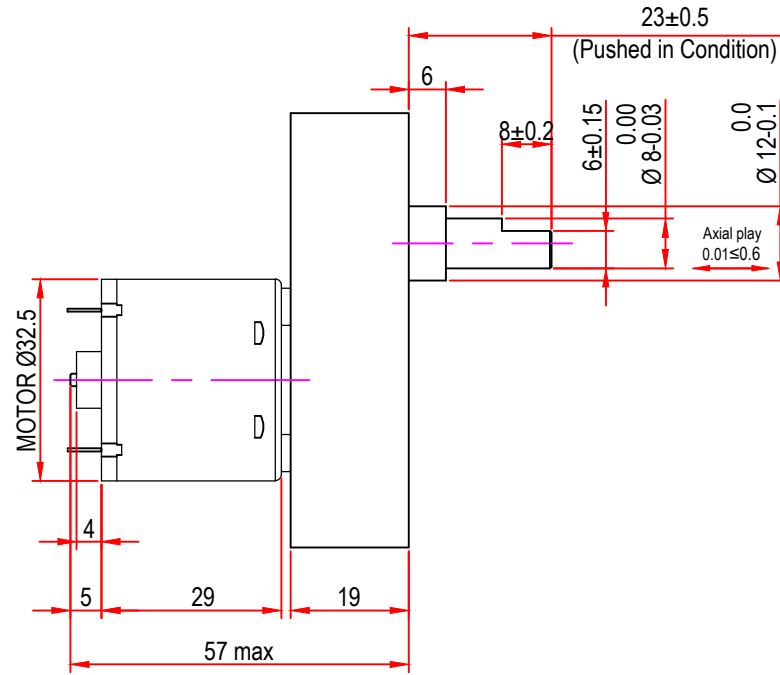

Issue/RevNo	Revision note	Date	Signature	Checked
1.0	Original Issue	01/04/2014	MBM	TNB

 Motion Drivetronics Pvt Ltd				
Itemref	Client	-		Article No./Reference
Designed by MBM	Checked by TNB	Approved by TNB	Date 01/04/2014	Scale do not scale
BRAND - MECHTEX Navi Mumbai - 400 709.			DC30aGB8(INTERNAL SCREW MOUNTING)	
F-MKT-022 VER 3.0			Assembly Drawing	Edition Sheet 1 of 1

Issue/RevNo	Revision note	Date	Signature	Checked
1.0	Original Issue	01/04/2014	MBM	TNB

 Motion Drivetrronics Pvt Ltd				
Itemref	Client	-		Article No./Reference
Designed by MBM	Checked by TNB	Approved by TNB	Date 01/04/2014	Scale do not scale
BRAND - MECHTEX Navi Mumbai - 400 709.		DC30GB8		
F-MKT-022 VER 3.0		Assembly Drawing	Edition	Sheet 1 of 1