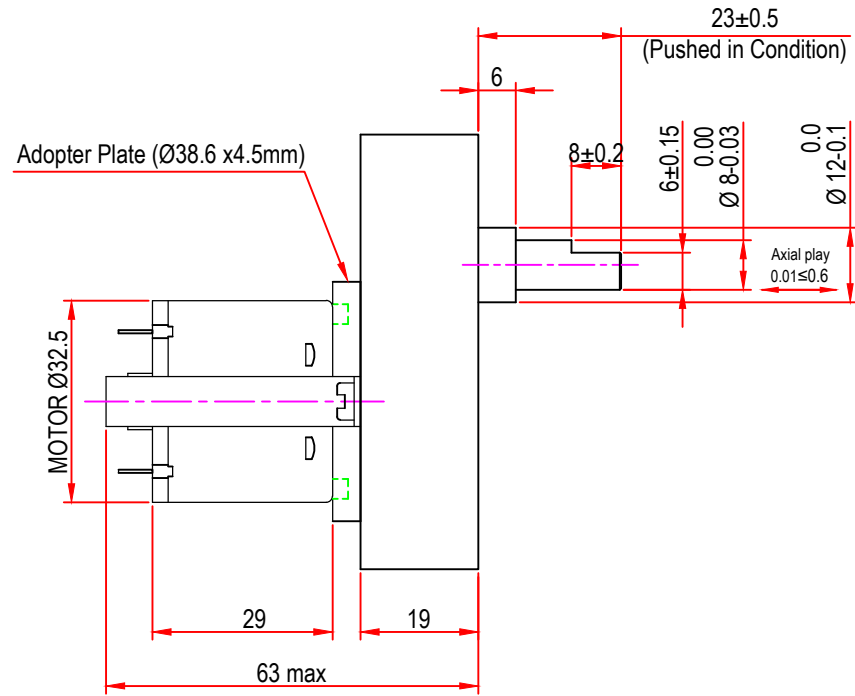

Issue/RevNo	Revision note	Date	Signature	Checked
1.0	Original Issue	01/04/2014	MBM	TNB

 Motion Drivetronics Pvt Ltd				
Itemref	Client	-		Article No./Reference
Designed by MBM	Checked by TNB	Approved by TNB	Date 01/04/2014	Scale do not scale
BRAND - MECHTEX Navi Mumbai - 400 709.			DC30aGB8(INTERNAL SCREW MOUNTING)	
F-MKT-022 VER 3.0			Assembly Drawing	Edition Sheet 1 of 1

Issue/RevNo	Revision note	Date	Signature	Checked
1.0	Original Issue	01/04/2014	MBM	TNB

 Motion Drivetrronics Pvt Ltd				
Itemref	Client	-		Article No./Reference
Designed by MBM	Checked by TNB	Approved by TNB	Date 01/04/2014	Scale do not scale
BRAND - MECHTEX Navi Mumbai - 400 709.		DC30GB8		
F-MKT-022 VER 3.0		Assembly Drawing	Edition	Sheet 1 of 1