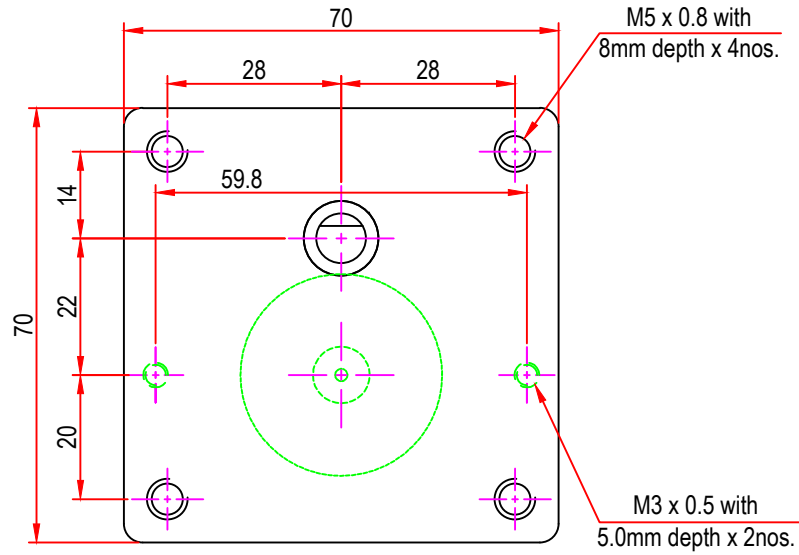

Issue/RevNo	Revision note	Date	Signature	Checked
1.0	Original Issue	01/04/2014	MBM	TNB

 Motion Drivetronics Pvt Ltd				
Itemref	Client	-		Article No./Reference
Designed by MBM	Checked by TNB	Approved by TNB	Date 01/04/2014	Scale do not scale
BRAND - MECHTEX Navi Mumbai - 400 709.			DC30aGB8(INTERNAL SCREW MOUNTING)	
F-MKT-022 VER 3.0			Assembly Drawing	Edition Sheet 1 of 1

Issue/RevNo	Revision note	Date	Signature	Checked
1.0	Original Issue	01/04/2014	MBM	TNB

 Motion Drivetrronics Pvt Ltd				
Itemref	Client	-		Article No./Reference
Designed by MBM	Checked by TNB	Approved by TNB	Date 01/04/2014	Scale do not scale
BRAND - MECHTEX Navi Mumbai - 400 709.		DC30GB8		
F-MKT-022 VER 3.0		Assembly Drawing	Edition	Sheet 1 of 1