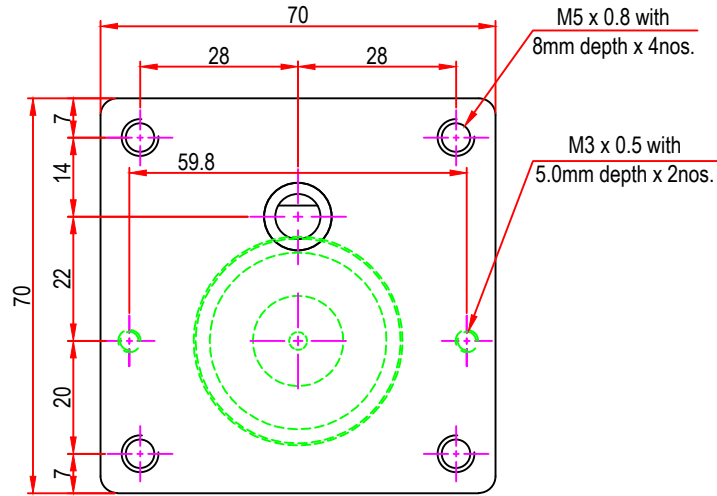

Issue/RevNo	Revision note	Date	Signature	Checked
1.0	Original Issue	01/04/2014	MBM	TNB

 Motion Drivetrionics Pvt Ltd				
Itemref	Client	-		Article No./Reference
Designed by MBM	Checked by TNB	Approved by TNB	Date 01/04/2014	Scale do not scale
BRAND - MECHTEX Navi Mumbai - 400 709.			DC38GB8	
F-MKT-022 VER 3.0			Assembly Drawing	Edition Sheet 1 of 1