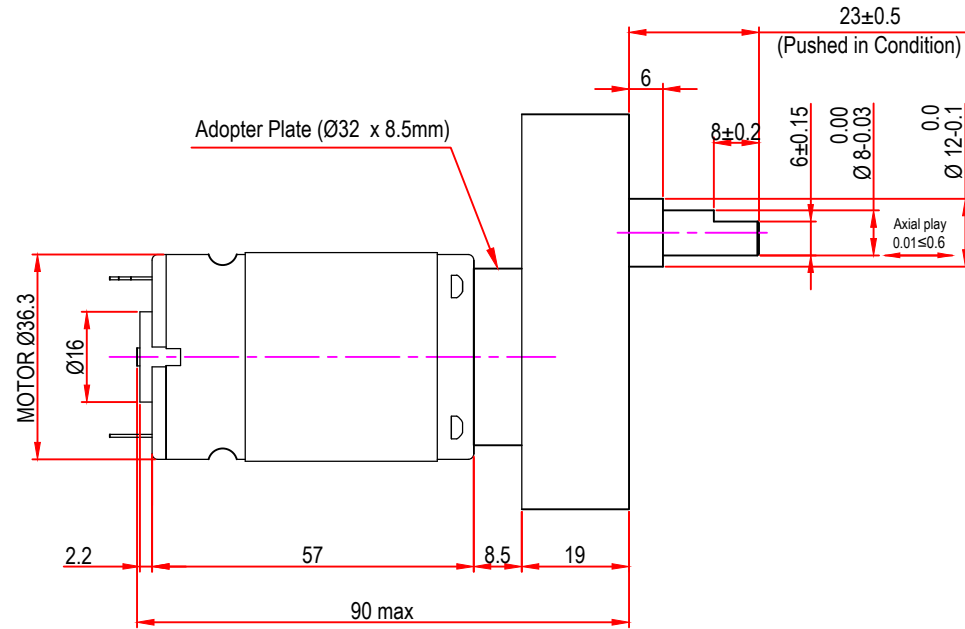

Issue/RevNo	Revision note	Date	Signature	Checked
1.0	Original Issue	01/04/2014	MBM	TNB

 Motion Drivetrionics Pvt Ltd				
Itemref	Client	-		Article No./Reference
Designed by MBM	Checked by TNB	Approved by TNB	Date 01/04/2014	Scale do not scale
BRAND - MECHTEX Navi Mumbai - 400 709.			DC38GB8	
F-MKT-022 VER 3.0			Assembly Drawing	Edition Sheet 1 of 1