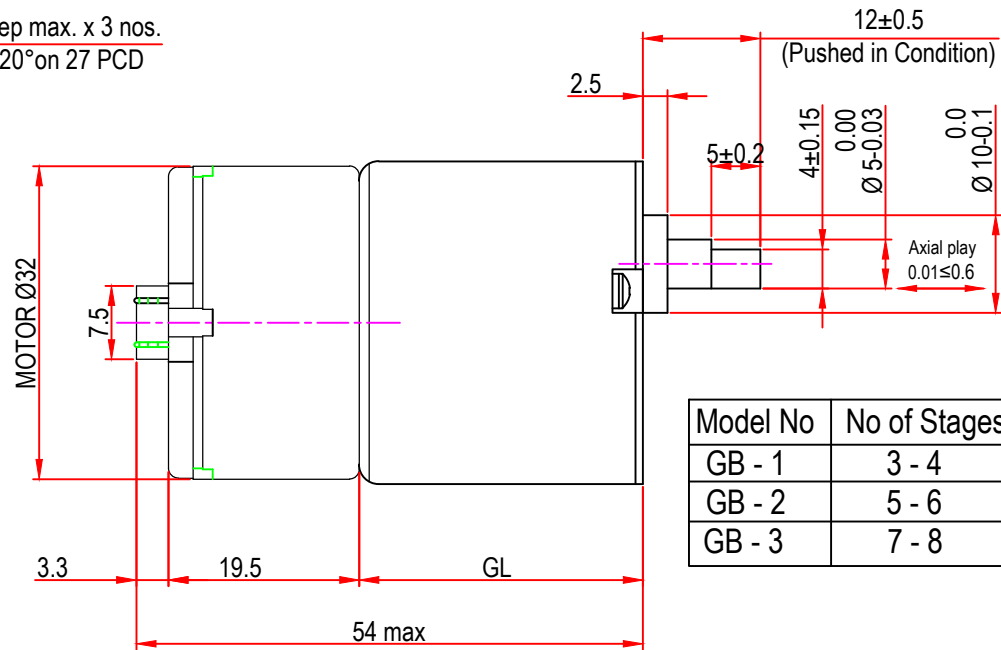

Issue/RevNo	Revision note	Date	Signature	Checked
1.0	Original Issue	01/04/2014	MBM	TNB

Model No	No of Stages	GL
GB - 1	3 - 4	19.7
GB - 2	5 - 6	24.4
GB - 3	7 - 8	29.0

		Motion Drivetronics Pvt Ltd		
Itemref	Client	-		Article No./Reference
Designed by	Checked by	Approved by	Date	Scale
MBM	TNB	TNB	01/04/2014	do not scale
BRAND - MECHTEX Navi Mumbai - 400 709.		DC32GBB		
F-MKT-022 VER 3.0		Assembly Drawing	Edition	Sheet 1 of 1