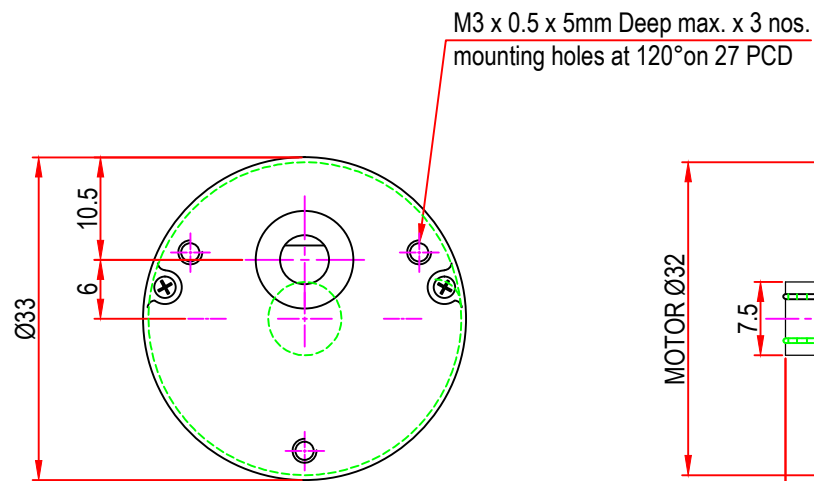

Issue/RevNo	Revision note	Date	Signature	Checked
1.0	Original Issue	01/04/2014	MBM	TNB

Model No	No of Stages	GL
GB - 1	3 - 4	19.7
GB - 2	5 - 6	24.4
GB - 3	7 - 8	29.0

		Motion Drivetronics Pvt Ltd		
Itemref	Client	-		Article No./Reference
Designed by	Checked by	Approved by	Date	Scale
MBM	TNB	TNB	01/04/2014	do not scale
BRAND - MECHTEX Navi Mumbai - 400 709.		DC32GBB		
F-MKT-022 VER 3.0		Assembly Drawing	Edition	Sheet 1 of 1