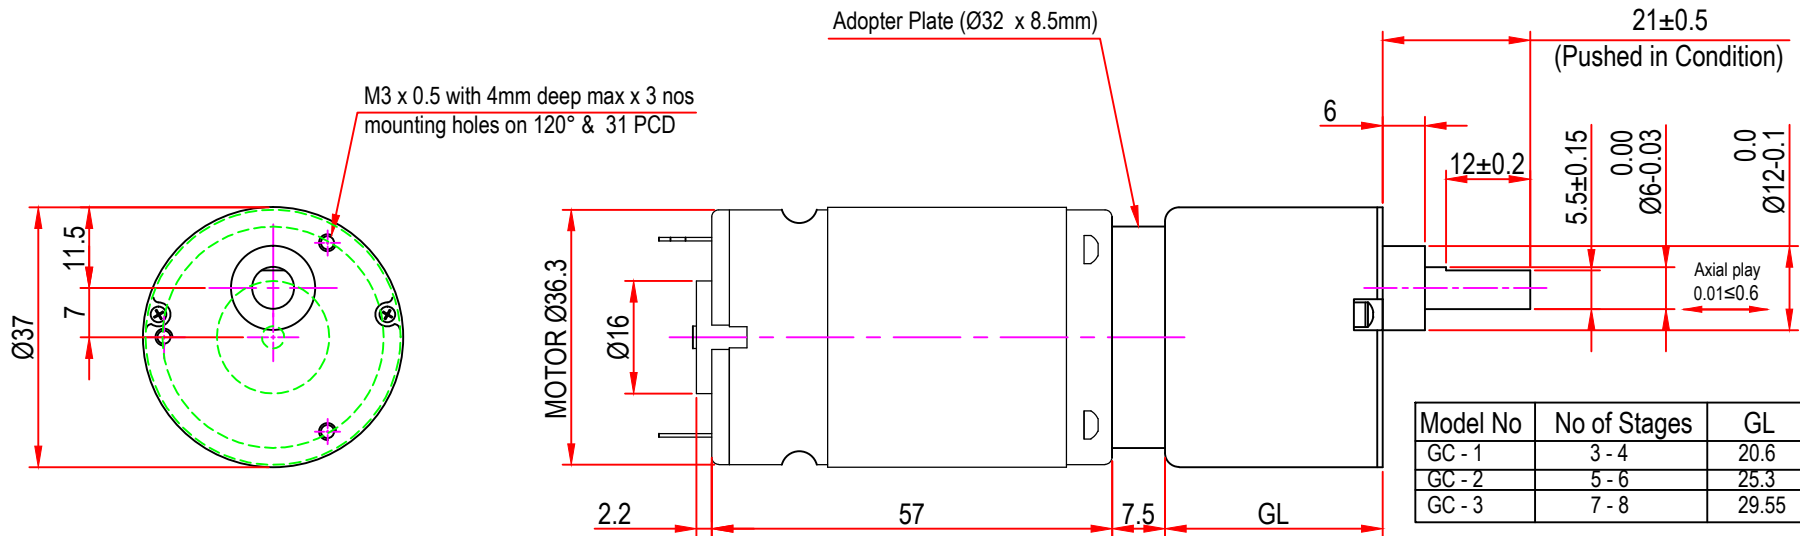

Issue/RevNo	Revision note	Date	Signature	Checked
1.0	Original Issue	01/04/2014	MBM	TNB

Itemref	Client	-		Article No./Reference
Designed by MBM	Checked by TNB	Approved by TNB		Date 01/04/2014
<b>BRAND - MECHTEX</b> Navi Mumbai - 400 709.		<b>DC38GBC</b>		
F-MKT-022 VER 3.0		<b>Assembly Drawing</b>		Edition Sheet 1 of 1