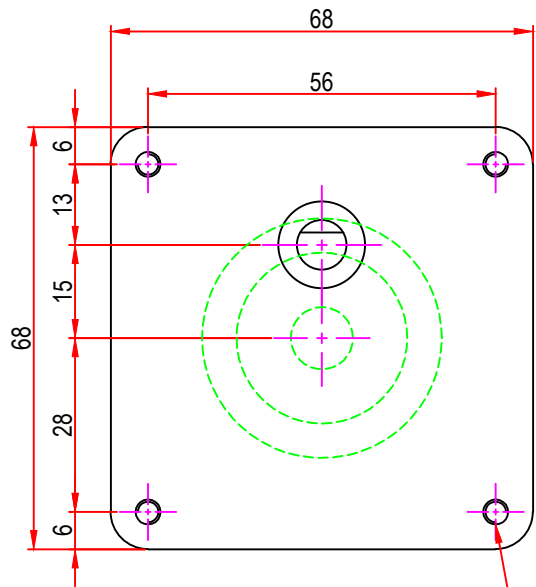

Issue/RevNo	Revision note	Date	Signature	Checked
1.0	Original Issue	01/04/2014	MBM	TNB

M4 x 0.7 with 8.0mm depth x 4nos
other on request.

 Motion Drivetronics Pvt Ltd				
Itemref	Client	-		Article No./Reference
Designed by	Checked by	Approved by	Date	Scale
MBM	TNB	TNB	01/04/2014	do not scale
BRAND - MECHTEX Navi Mumbai - 400 709.			DC28GBU	
F-MKT-022 VER 3.0			Assembly Drawing	Edition Sheet 1 of 1