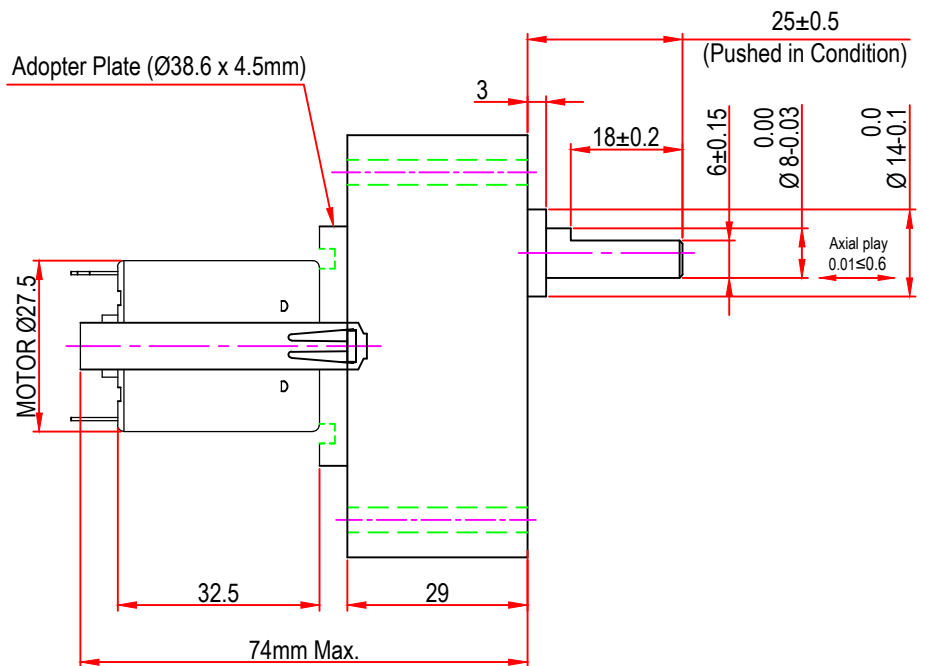

Issue/RevNo	Revision note	Date	Signature	Checked
1.0	Original Issue	01/04/2014	MBM	TNB

M4 x 0.7 with 8.0mm depth x 4nos
other on request.

 Motion Drivetronics Pvt Ltd				
Itemref	Client	-		Article No./Reference
Designed by	Checked by	Approved by	Date	Scale
MBM	TNB	TNB	01/04/2014	do not scale
BRAND - MECHTEX Navi Mumbai - 400 709.			DC28GBU	
F-MKT-022 VER 3.0			Assembly Drawing	Edition Sheet 1 of 1