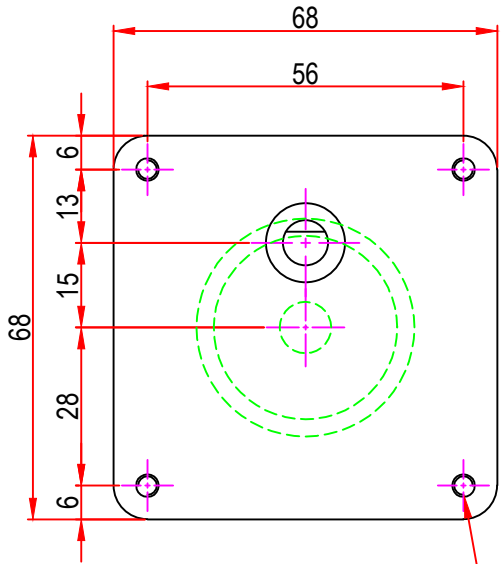

Issue/RevNo	Revision note	Date	Signature	Checked
1.0	Original Issue	01/04/2014	MBM	TNB

M4 x 0.7 with 8.0mm depth x 4nos  
other on request.

Itemref	Client	-		Article No./Reference
Designed by	Checked by	Approved by	Date	Scale
MBM	TNB	TNB	01/04/2014	do not scale
<b>BRAND - MECHTEX</b> Navi Mumbai - 400 709.			<b>DC30GBU</b>	
<b>F-MKT-022 VER 3.0</b>			<b>Assembly Drawing</b>	Edition Sheet 1 of 1