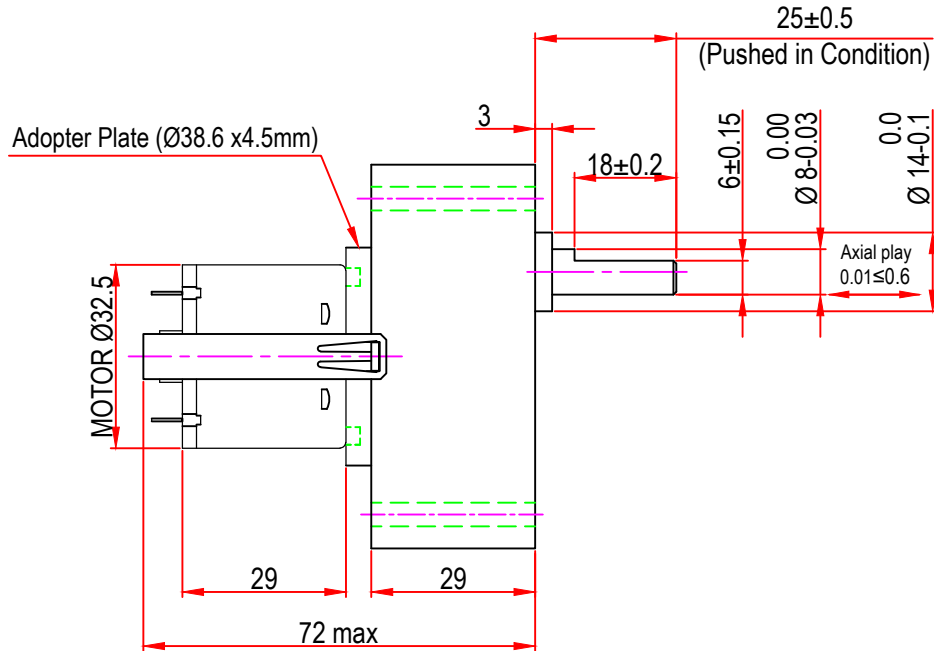

Issue/RevNo	Revision note	Date	Signature	Checked
1.0	Original Issue	01/04/2014	MBM	TNB

M4 x 0.7 with 8.0mm depth x 4nos  
other on request.

Itemref	Client	-		Article No./Reference
Designed by	Checked by	Approved by	Date	Scale
MBM	TNB	TNB	01/04/2014	do not scale
<b>BRAND - MECHTEX</b> Navi Mumbai - 400 709.			<b>DC30GBU</b>	
<b>F-MKT-022 VER 3.0</b>			<b>Assembly Drawing</b>	Edition Sheet 1 of 1