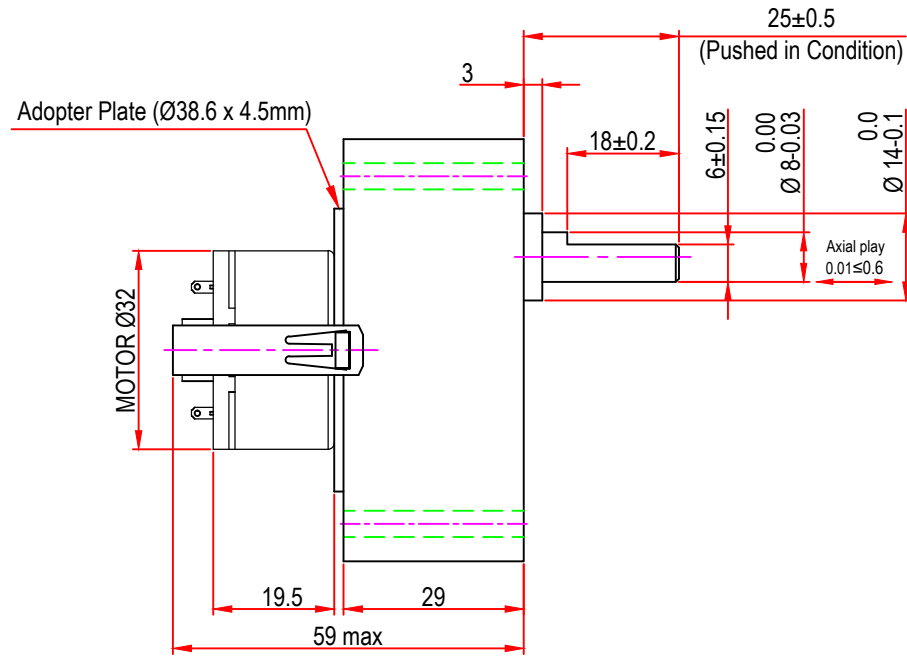

Issue/RevNo	Revision note	Date	Signature	Checked
1.0	Original Issue	01/04/2014	MBM	TNB

M4 x 0.7 with 8.0mm depth x 4nos.
other on request.

 Motion Drivetrionics Pvt Ltd				
Itemref	Client	-		Article No./Reference
Designed by	Checked by	Approved by	Date	Scale
MBM	TNB	TNB	01/04/2014	do not scale
BRAND - MECHTEX Navi Mumbai - 400 709.			DC32GBU	
F-MKT-022 VER 3.0			Assembly Drawing	Edition Sheet 1 of 1