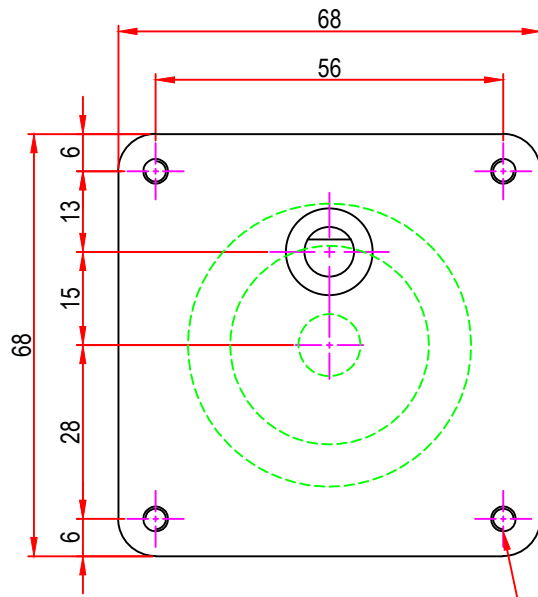

Issue/RevNo	Revision note	Date	Signature	Checked
1.0	Original Issue	01/04/2014	MBM	TNB

M4 x 0.7 with 8.0mm depth x 4nos.
other on request.

 Motion Drivetrionics Pvt Ltd				
Itemref	Client	-		Article No./Reference
Designed by	Checked by	Approved by	Date	Scale
MBM	TNB	TNB	01/04/2014	do not scale
BRAND - MECHTEX Navi Mumbai - 400 709.			DC32GBU	
F-MKT-022 VER 3.0			Assembly Drawing	Edition Sheet 1 of 1