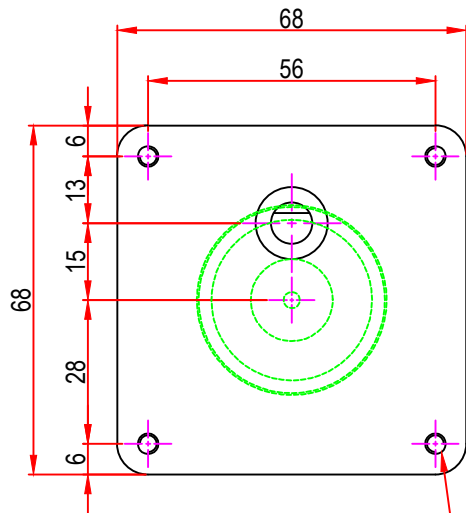

Issue/RevNo	Revision note	Date	Signature	Checked
1.0	Original Issue	01/04/2014	MBM	TNB

M4 x 0.7 with 8.0mm depth x 4nos.  
other on request.

		<b>Motion Drivetrionics Pvt Ltd</b>		
Itemref	Client	-		Article No./Reference
Designed by	Checked by	Approved by	Date	Scale
MBM	TNB	TNB	01/04/2014	do not scale
<b>BRAND - MECHTEX</b> Navi Mumbai - 400 709.		<b>DC38GBU</b>		
<b>F-MKT-022 VER 3.0</b>		<b>Assembly Drawing</b>		Edition Sheet 1 of 1