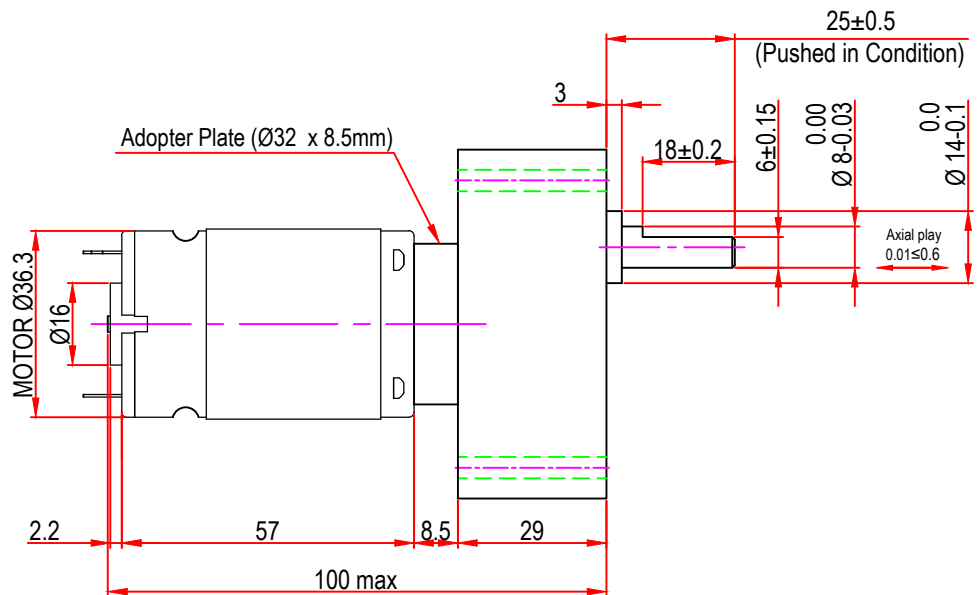

Issue/RevNo	Revision note	Date	Signature	Checked
1.0	Original Issue	01/04/2014	MBM	TNB

M4 x 0.7 with 8.0mm depth x 4nos.  
other on request.

		<b>Motion Drivetrionics Pvt Ltd</b>		
Itemref	Client	-		Article No./Reference
Designed by	Checked by	Approved by	Date	Scale
MBM	TNB	TNB	01/04/2014	do not scale
<b>BRAND - MECHTEX</b> Navi Mumbai - 400 709.		<b>DC38GBU</b>		
<b>F-MKT-022 VER 3.0</b>		<b>Assembly Drawing</b>		Edition Sheet 1 of 1