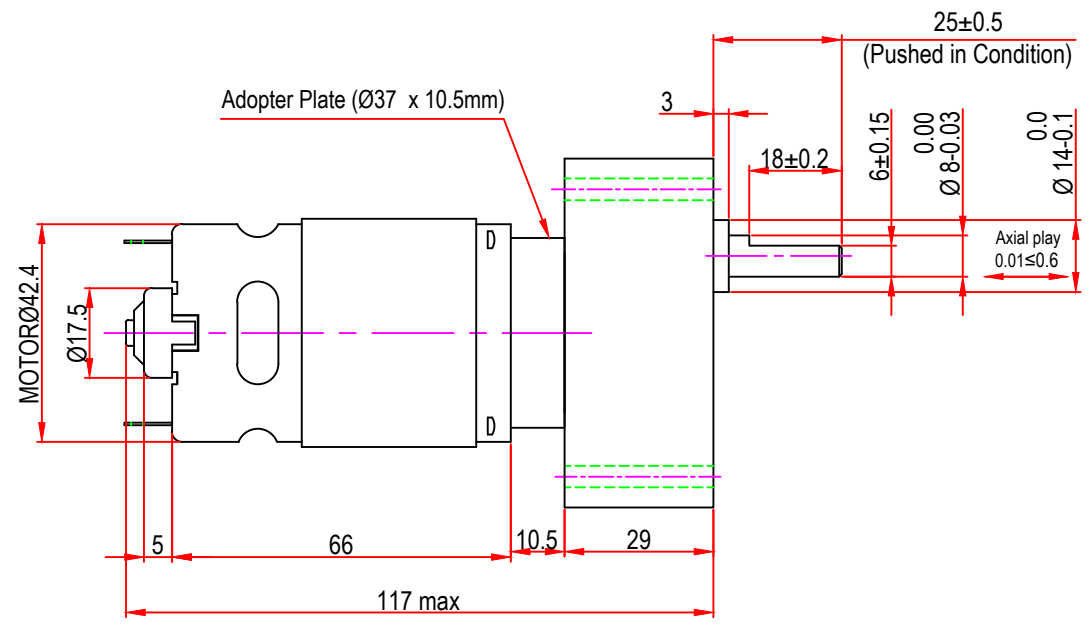

Issue/RevNo	Revision note	Date	Signature	Checked
1.0	Original Issue	01/04/2014	MBM	TNB

M4 x 0.7 with 8.0mm depth x 4nos.
other on request.

Itemref	Client	-		Article No./Reference
Designed by	Checked by	Approved by	Date	Scale
MBM	TNB	TNB	01/04/2014	do not scale
BRAND - MECHTEX Navi Mumbai - 400 709.			DC42GBU	
F-MKT-022 VER 3.0			Assembly Drawing	Edition Sheet 1 of 1