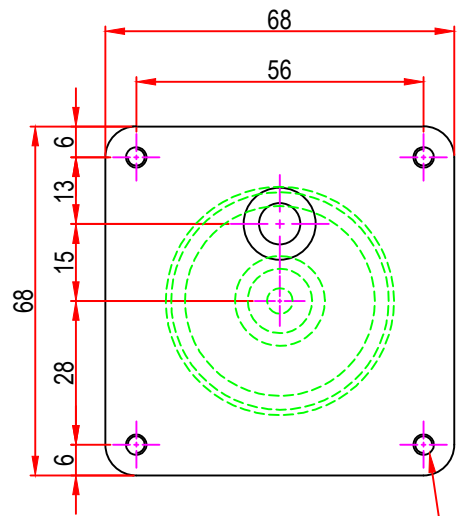

Issue/RevNo	Revision note	Date	Signature	Checked
1.0	Original Issue	01/04/2014	MBM	TNB

M4 x 0.7 with 8.0mm depth x 4nos.
other on request.

Itemref	Client	-		Article No./Reference
Designed by	Checked by	Approved by	Date	Scale
MBM	TNB	TNB	01/04/2014	do not scale
BRAND - MECHTEX Navi Mumbai - 400 709.			DC42GBU	
F-MKT-022 VER 3.0			Assembly Drawing	Edition Sheet 1 of 1