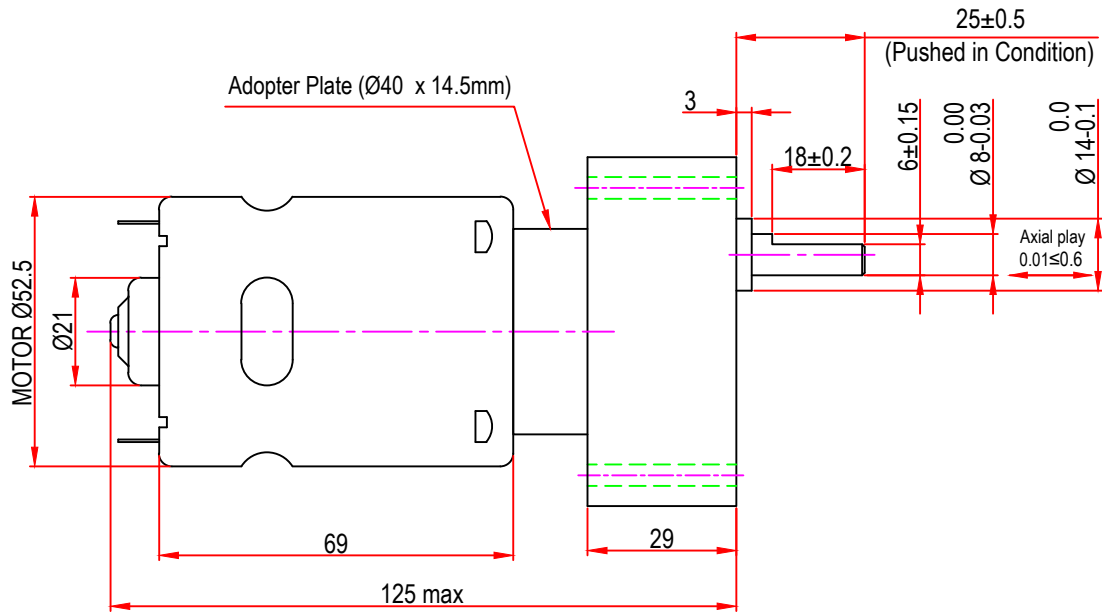

Issue/RevNo	Revision note	Date	Signature	Checked
1.0	Original Issue	01/04/2014	MBM	TNB

M4 x 0.7 with 8.0mm depth x 4nos.  
other on request.

Motion Drivetrionics Pvt Ltd				
Itemref	Client	-		Article No./Reference
Designed by	Checked by	Approved by	Date	Scale
MBM	TNB	TNB	01/04/2014	do not scale
BRAND - MECHTEX Navi Mumbai - 400 709.			DC52GBU	
F-MKT-022 VER 3.0			Assembly Drawing	Edition Sheet 1 of 1