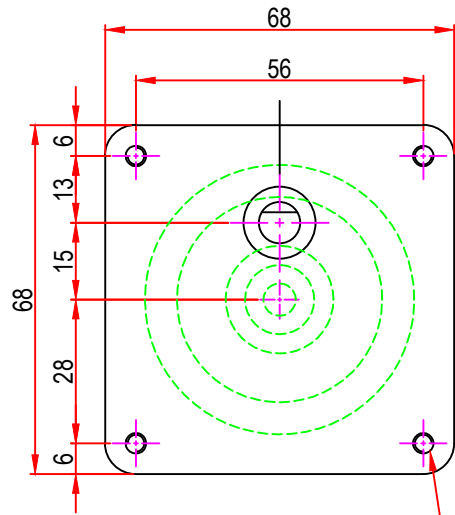

Issue/RevNo	Revision note	Date	Signature	Checked
1.0	Original Issue	01/04/2014	MBM	TNB

M4 x 0.7 with 8.0mm depth x 4nos.  
other on request.

Motion Drivetrionics Pvt Ltd				
Itemref	Client	-		Article No./Reference
Designed by	Checked by	Approved by	Date	Scale
MBM	TNB	TNB	01/04/2014	do not scale
BRAND - MECHTEX Navi Mumbai - 400 709.			DC52GBU	
F-MKT-022 VER 3.0			Assembly Drawing	Edition Sheet 1 of 1