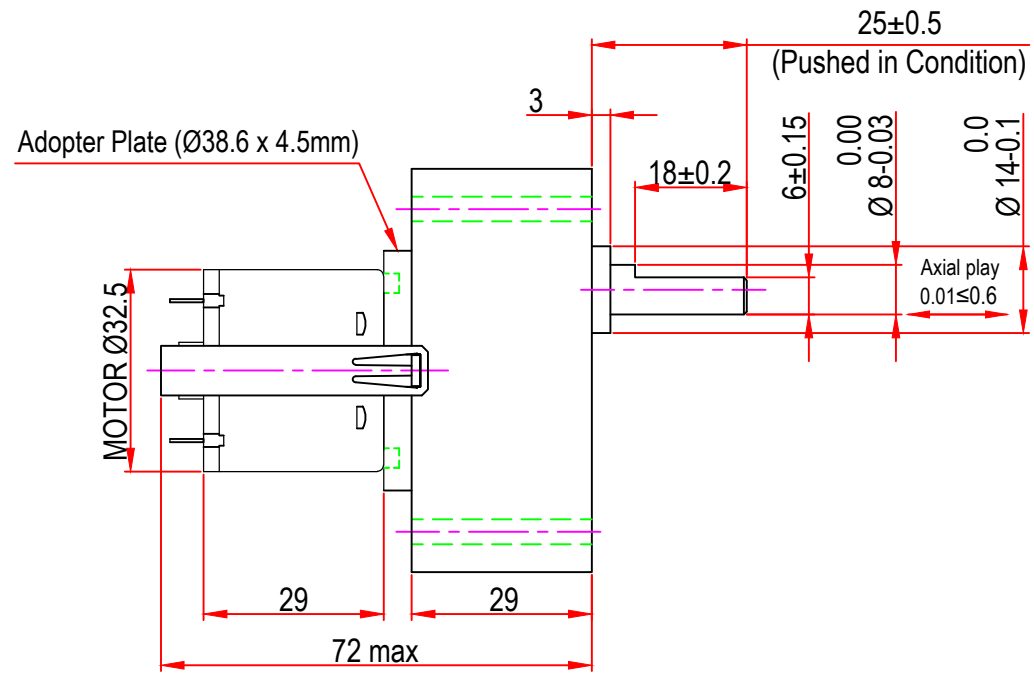

Issue/RevNo	Revision note	Date	Signature	Checked
1.0	Original Issue	01/04/2014	MBM	TNB

M4 x 0.7 with 10.0mm depth x 4nos.
Other on request.

Motion Drivetrionics Pvt Ltd				
Itemref	Client	-		Article No./Reference
Designed by	Checked by	Approved by	Date	Scale
MBM	TNB	TNB	01/04/2014	do not scale
BRAND - MECHTEX Navi Mumbai - 400 709.			DC30GBV	
F-MKT-022 VER 3.0			Assembly Drawing	Edition Sheet 1 of 1