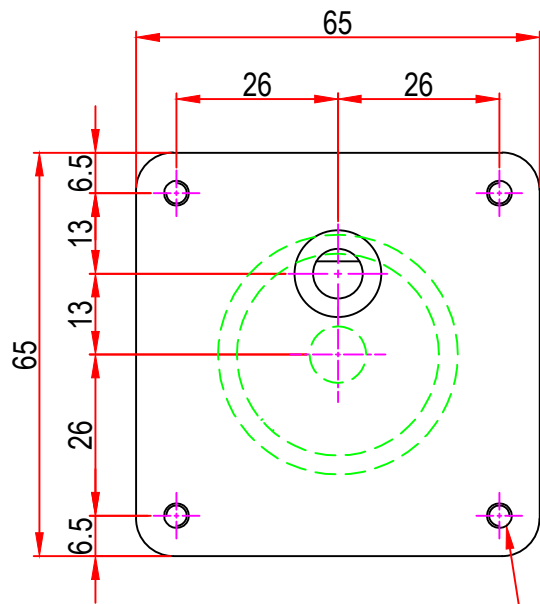

Issue/RevNo	Revision note	Date	Signature	Checked
1.0	Original Issue	01/04/2014	MBM	TNB

M4 x 0.7 with 10.0mm depth x 4nos.
Other on request.

Motion Drivetrionics Pvt Ltd				
Itemref	Client	-		Article No./Reference
Designed by	Checked by	Approved by	Date	Scale
MBM	TNB	TNB	01/04/2014	do not scale
BRAND - MECHTEX Navi Mumbai - 400 709.			DC30GBV	
F-MKT-022 VER 3.0			Assembly Drawing	Edition Sheet 1 of 1