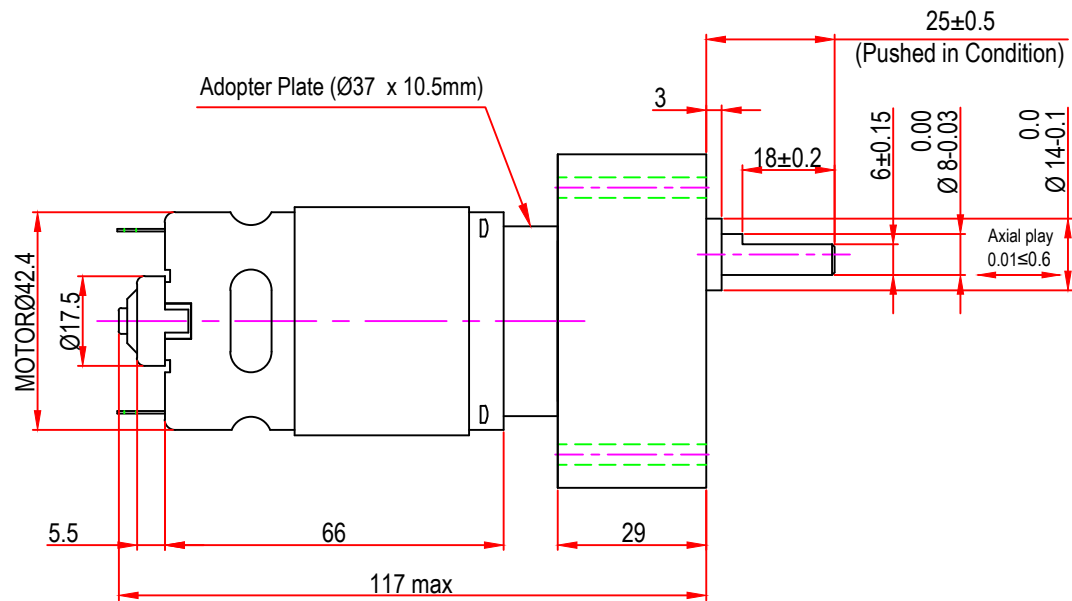

Issue/RevNo	Revision note	Date	Signature	Checked
1.0	Original Issue	01/04/2014	MBM	TNB

M4 x 0.7 with 10.0mm depth x 4nos.
Other on request.

 Motion Drivetronics Pvt Ltd				
Itemref	Client	-		Article No./Reference
Designed by	Checked by	Approved by	Date	Scale
MBM	TNB	TNB	01/04/2014	do not scale
BRAND - MECHTEX Navi Mumbai - 400 709.			DC42GBV	
F-MKT-022 VER 3.0			Assembly Drawing	Edition Sheet 1 of 1