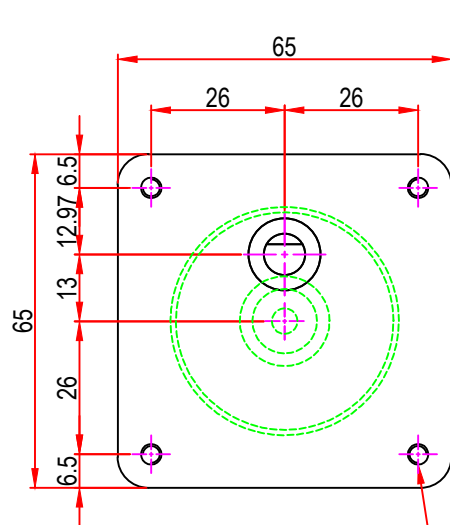

Issue/RevNo	Revision note	Date	Signature	Checked
1.0	Original Issue	01/04/2014	MBM	TNB

M4 x 0.7 with 10.0mm depth x 4nos.
Other on request.

 Motion Drivetronics Pvt Ltd				
Itemref	Client	-		Article No./Reference
Designed by	Checked by	Approved by	Date	Scale
MBM	TNB	TNB	01/04/2014	do not scale
BRAND - MECHTEX Navi Mumbai - 400 709.			DC42GBV	
F-MKT-022 VER 3.0			Assembly Drawing	Edition Sheet 1 of 1