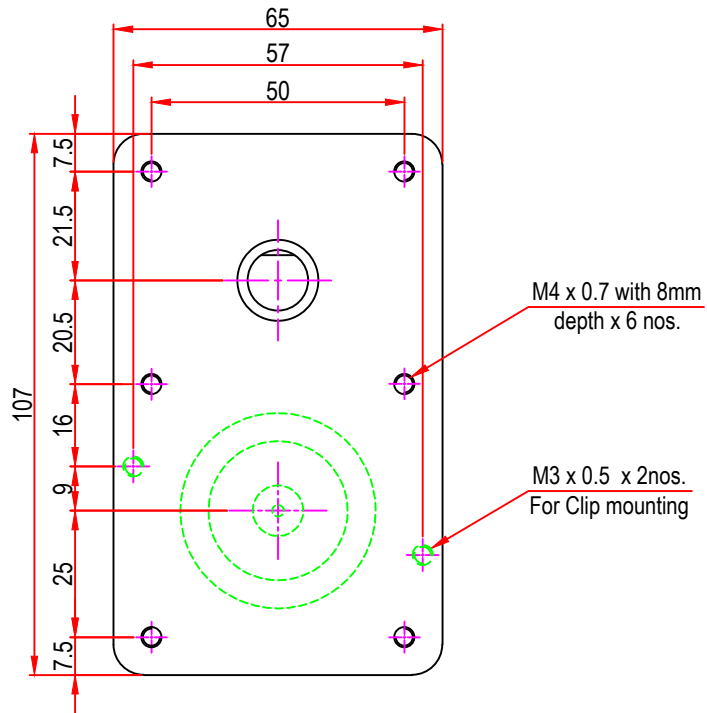

Issue/RevNo	Revision note	Date	Signature	Checked
1.0	Original Issue	01/04/2014	MBM	TNB

 Motion Drivetronics Pvt Ltd				
Itemref	Client	-		Article No./Reference
Designed by MBM	Checked by TNB	Approved by TNB	Date 01/04/2014	Scale do not scale
BRAND - MECHTEX Navi Mumbai - 400 709.			DC28GBW	
F-MKT-022 VER 3.0			Assembly Drawing	Edition Sheet 1 of 1