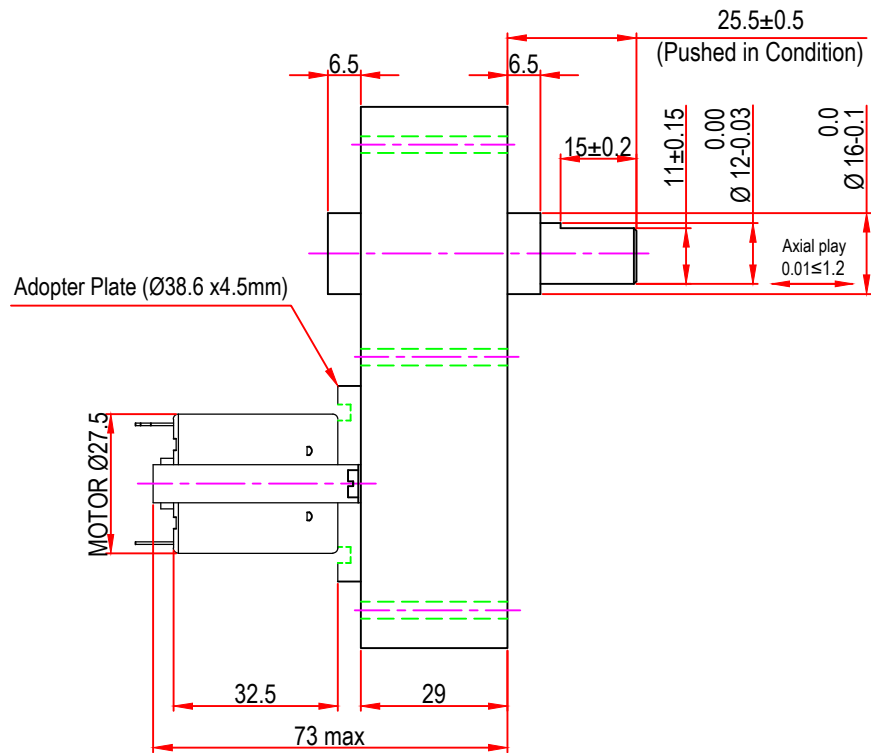

Issue/RevNo	Revision note	Date	Signature	Checked
1.0	Original Issue	01/04/2014	MBM	TNB

 Motion Drivetronics Pvt Ltd				
Itemref	Client	-		Article No./Reference
Designed by MBM	Checked by TNB	Approved by TNB	Date 01/04/2014	Scale do not scale
BRAND - MECHTEX Navi Mumbai - 400 709.			DC28GBW	
F-MKT-022 VER 3.0			Assembly Drawing	Edition Sheet 1 of 1