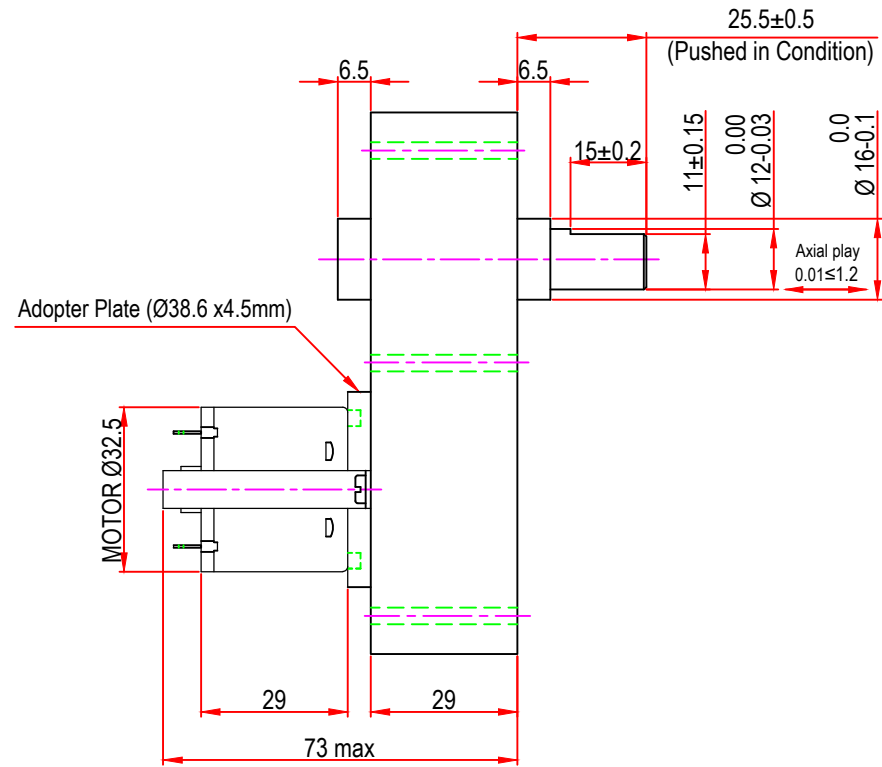

Issue/RevNo	Revision note	Date	Signature	Checked
1.0	Original Issue	01/04/2014	MBM	TNB

 Motion Drivetronics Pvt Ltd				
Itemref	Client	-		Article No./Reference
Designed by MBM	Checked by TNB	Approved by TNB	Date 01/04/2014	Scale do not scale
BRAND - MECHTEX Navi Mumbai - 400 709.			DC30GBW	
F-MKT-022 VER 3.0			Assembly Drawing	Edition Sheet 1 of 1