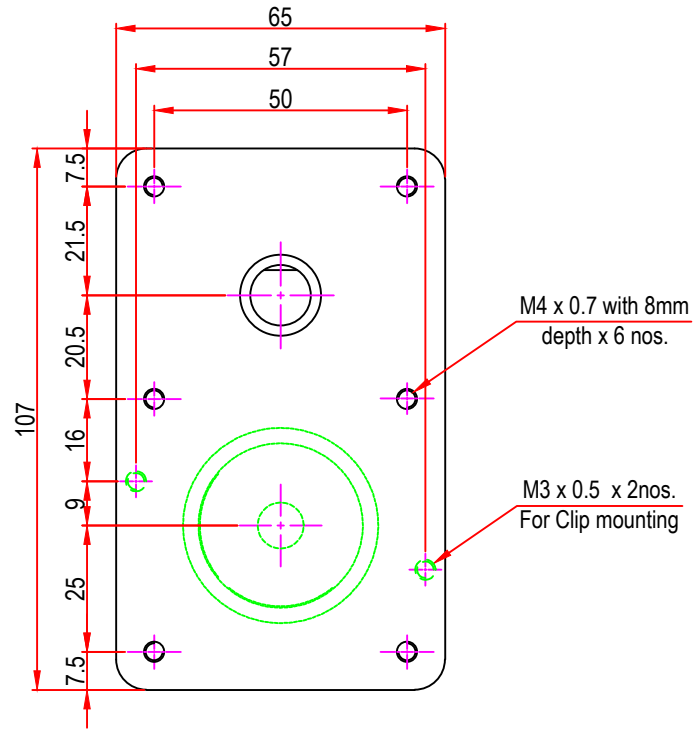

Issue/RevNo	Revision note	Date	Signature	Checked
1.0	Original Issue	01/04/2014	MBM	TNB

 Motion Drivetronics Pvt Ltd				
Itemref	Client	-		Article No./Reference
Designed by MBM	Checked by TNB	Approved by TNB	Date 01/04/2014	Scale do not scale
BRAND - MECHTEX Navi Mumbai - 400 709.			DC30GBW	
F-MKT-022 VER 3.0			Assembly Drawing	Edition Sheet 1 of 1