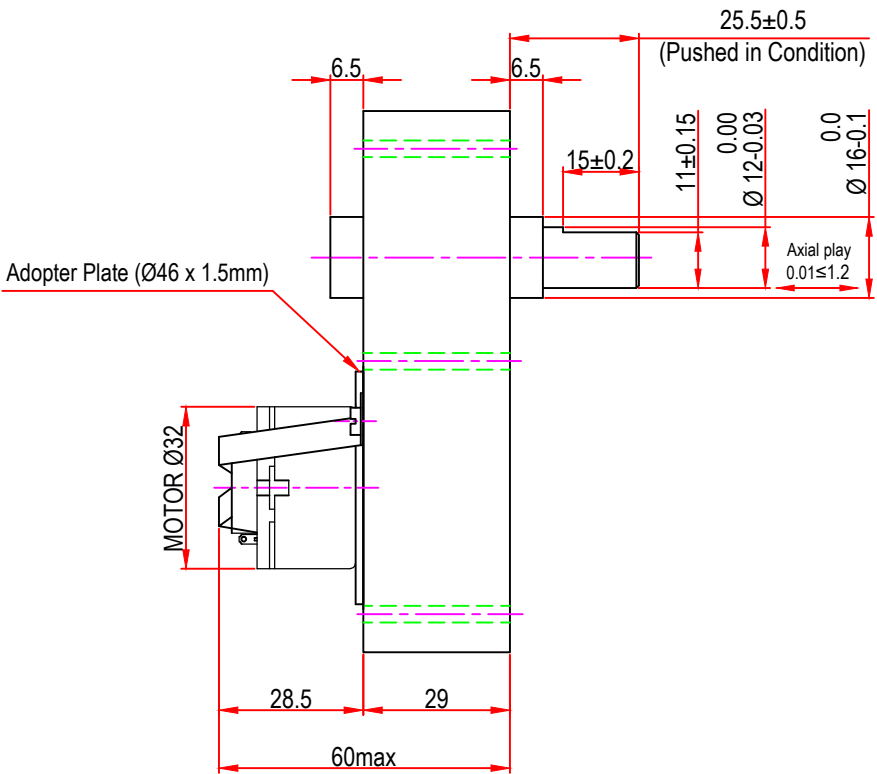

Issue/RevNo	Revision note	Date	Signature	Checked
1.0	Original Issue	01/04/2014	MBM	TNB

 Motion Drivetrronics Pvt Ltd				
Itemref	Client	-		Article No./Reference
Designed by MBM	Checked by TNB	Approved by TNB	Date 01/04/2014	Scale do not scale
BRAND - MECHTEX Navi Mumbai - 400 709.			DC32GBW	
F-MKT-022 VER 3.0			Assembly Drawing	Edition Sheet 1 of 1