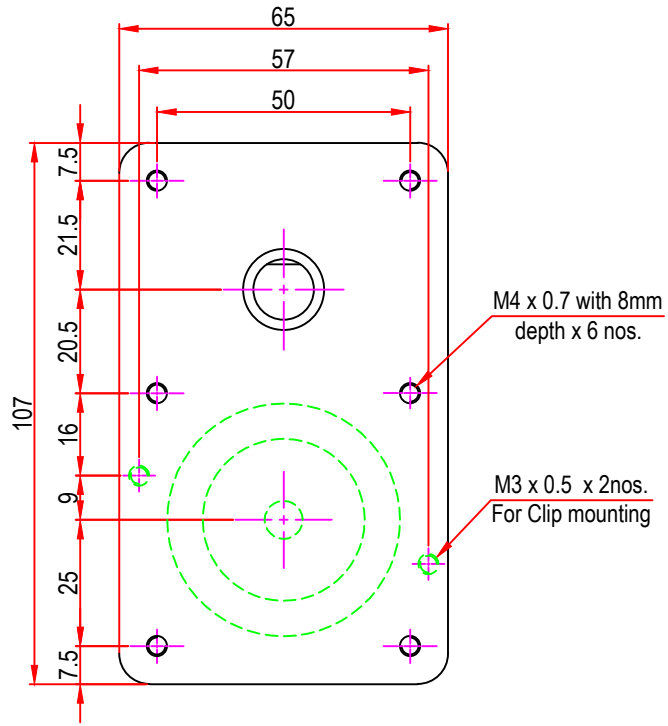

Issue/RevNo	Revision note	Date	Signature	Checked
1.0	Original Issue	01/04/2014	MBM	TNB

 Motion Drivetrronics Pvt Ltd				
Itemref	Client	-		Article No./Reference
Designed by MBM	Checked by TNB	Approved by TNB	Date 01/04/2014	Scale do not scale
BRAND - MECHTEX Navi Mumbai - 400 709.			DC32GBW	
F-MKT-022 VER 3.0			Assembly Drawing	Edition Sheet 1 of 1