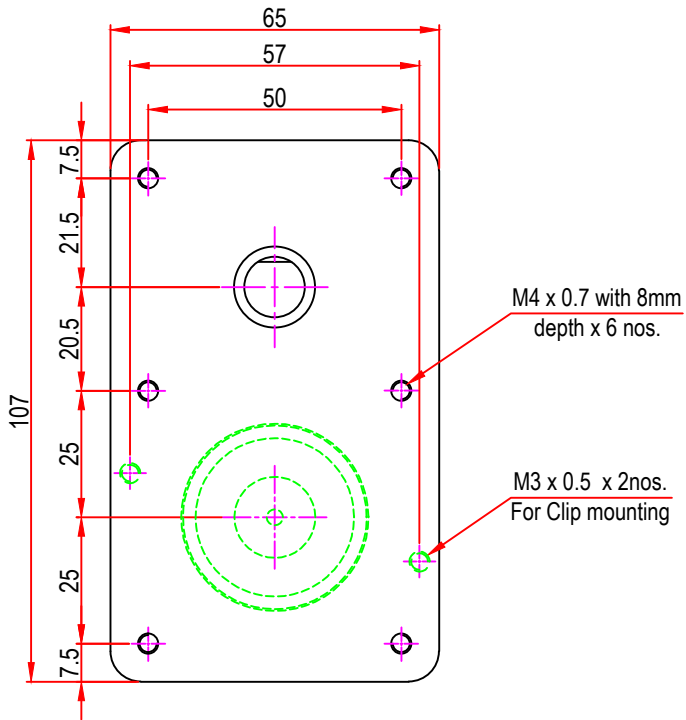

Issue/RevNo	Revision note	Date	Signature	Checked
1.0	Original Issue	01/04/2014	MBM	TNB

 Motion Drivetrionics Pvt Ltd				
Itemref	Client	-		Article No./Reference
Designed by MBM	Checked by TNB	Approved by TNB	Date 01/04/2014	Scale do not scale
BRAND - MECHTEX Navi Mumbai - 400 709.		DC38GBW		
F-MKT-022 VER 3.0		Assembly Drawing		Edition Sheet 1 of 1