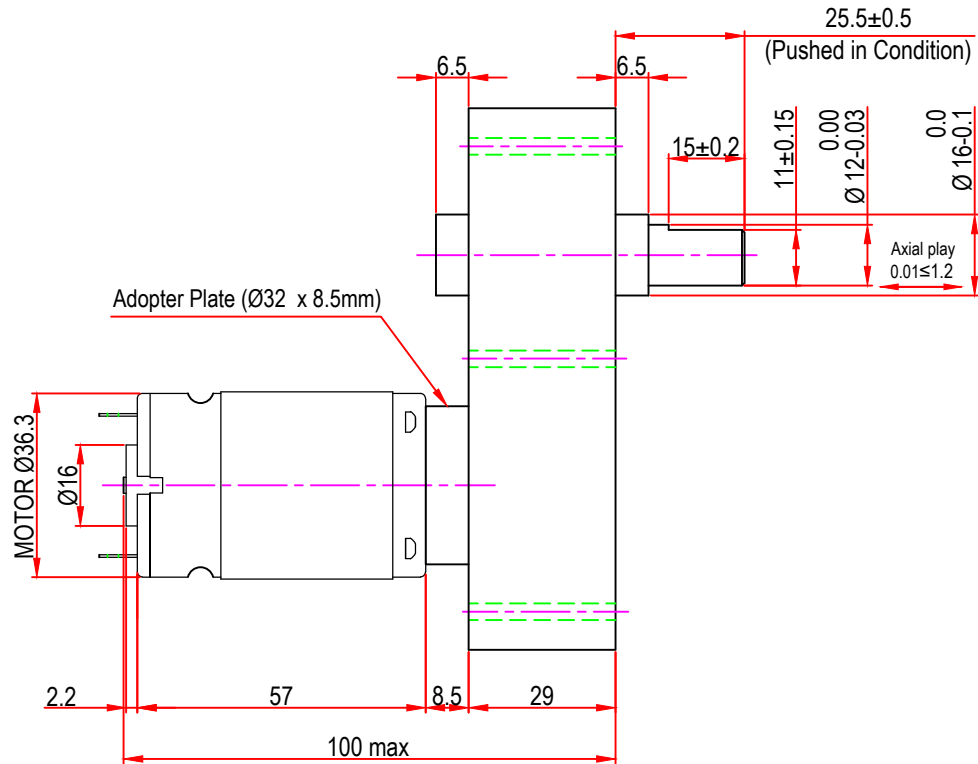

Issue/RevNo	Revision note	Date	Signature	Checked
1.0	Original Issue	01/04/2014	MBM	TNB

 Motion Drivetrionics Pvt Ltd				
Itemref	Client	-		Article No./Reference
Designed by MBM	Checked by TNB	Approved by TNB	Date 01/04/2014	Scale do not scale
BRAND - MECHTEX Navi Mumbai - 400 709.		DC38GBW		
F-MKT-022 VER 3.0		Assembly Drawing		Edition Sheet 1 of 1