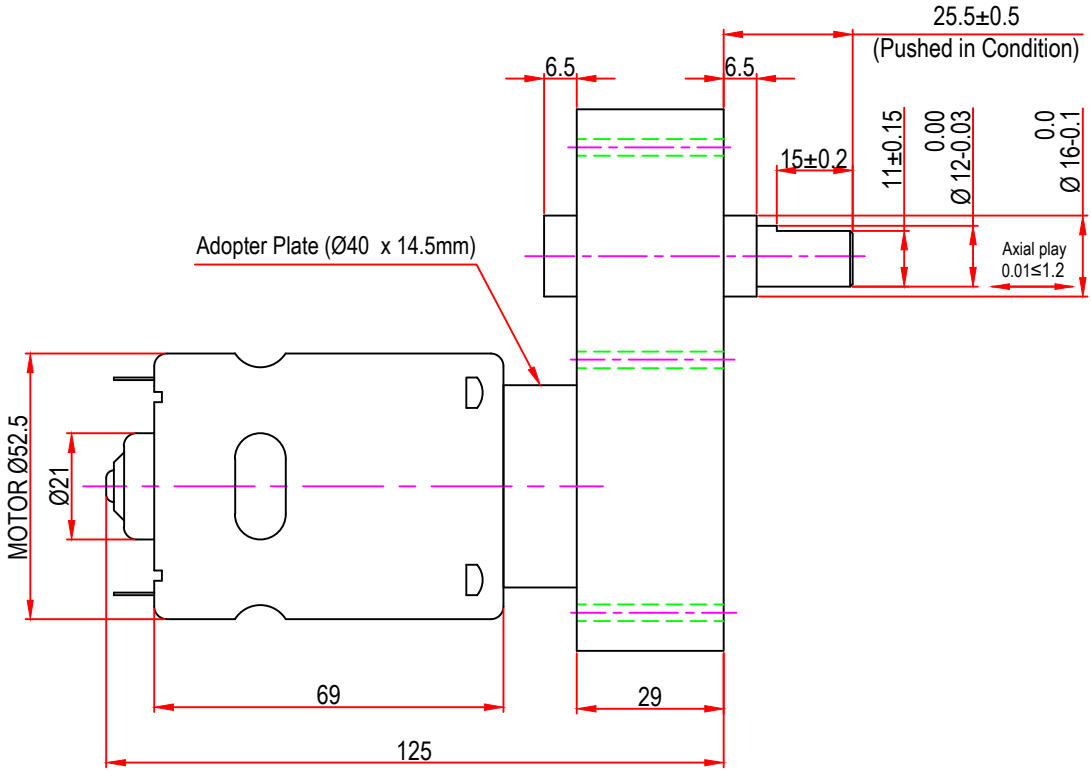

Issue/RevNo	Revision note	Date	Signature	Checked
1.0	Original Issue	01/04/2014	MBM	TNB

 Motion Drivetrionics Pvt Ltd				
Itemref	Client	-		Article No./Reference
Designed by MBM	Checked by TNB	Approved by TNB	Date 01/04/2014	Scale do not scale
BRAND - MECHTEX Navi Mumbai - 400 709.		DC52GBW		
F-MKT-022 VER 3.0		Assembly Drawing		Edition Sheet 1 of 1