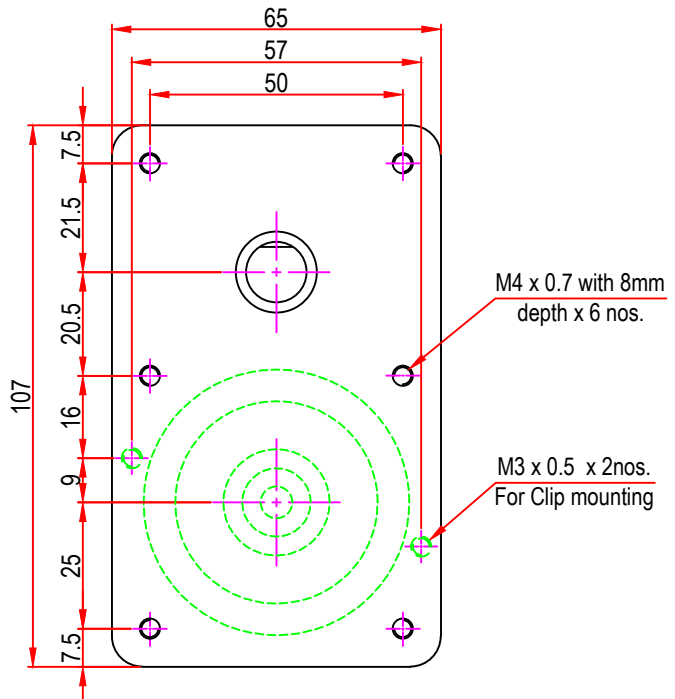

Issue/RevNo	Revision note	Date	Signature	Checked
1.0	Original Issue	01/04/2014	MBM	TNB

 Motion Drivetrionics Pvt Ltd				
Itemref	Client	-		Article No./Reference
Designed by MBM	Checked by TNB	Approved by TNB	Date 01/04/2014	Scale do not scale
BRAND - MECHTEX Navi Mumbai - 400 709.		DC52GBW		
F-MKT-022 VER 3.0		Assembly Drawing		Edition Sheet 1 of 1