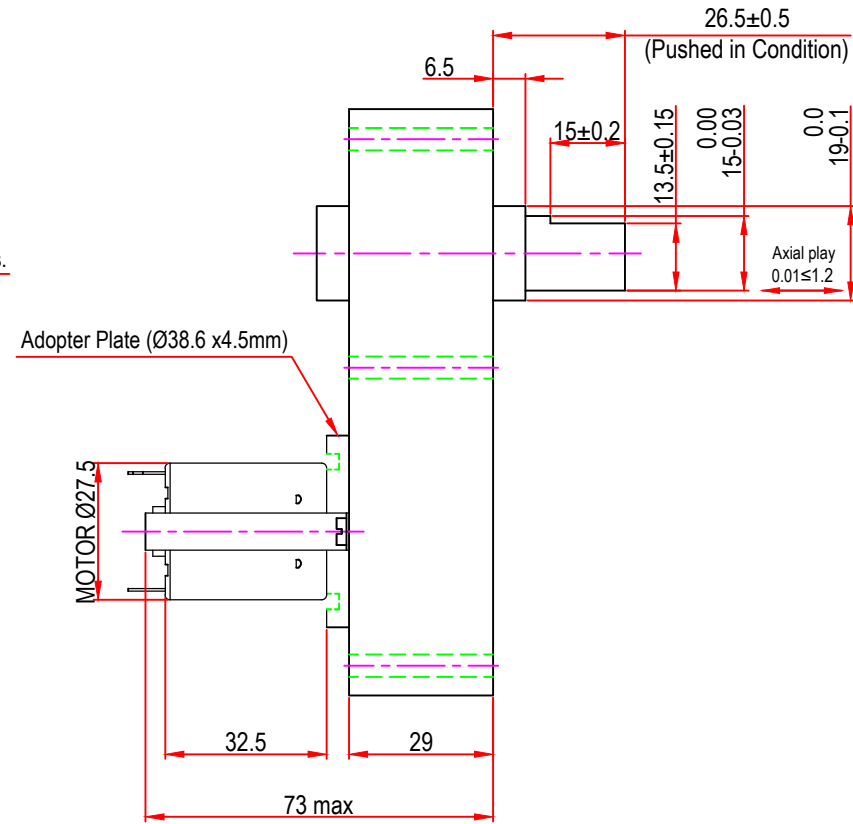

Issue/RevNo	Revision note	Date	Signature	Checked
1.0	Original Issue	01/04/2014	MBM	TNB

Motion Drivetrionics Pvt Ltd				
Itemref	Client	-		Article No./Reference
Designed by MBM	Checked by TNB	Approved by TNB	Date 01/04/2014	Scale do not scale
BRAND - MECHTEX Navi Mumbai - 400 709.			DC28GBX	
F-MKT-022 VER 3.0			Assembly Drawing	Edition Sheet 1 of 1