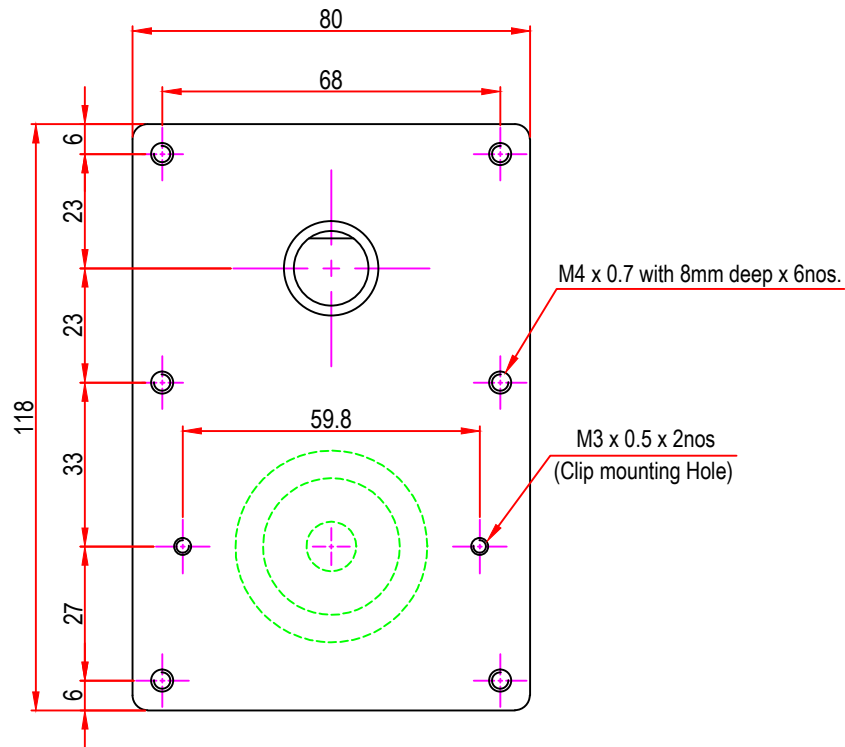

Issue/RevNo	Revision note	Date	Signature	Checked
1.0	Original Issue	01/04/2014	MBM	TNB

Motion Drivetrionics Pvt Ltd				
Itemref	Client	-		Article No./Reference
Designed by MBM	Checked by TNB	Approved by TNB	Date 01/04/2014	Scale do not scale
BRAND - MECHTEX Navi Mumbai - 400 709.			DC28GBX	
F-MKT-022 VER 3.0			Assembly Drawing	Edition Sheet 1 of 1