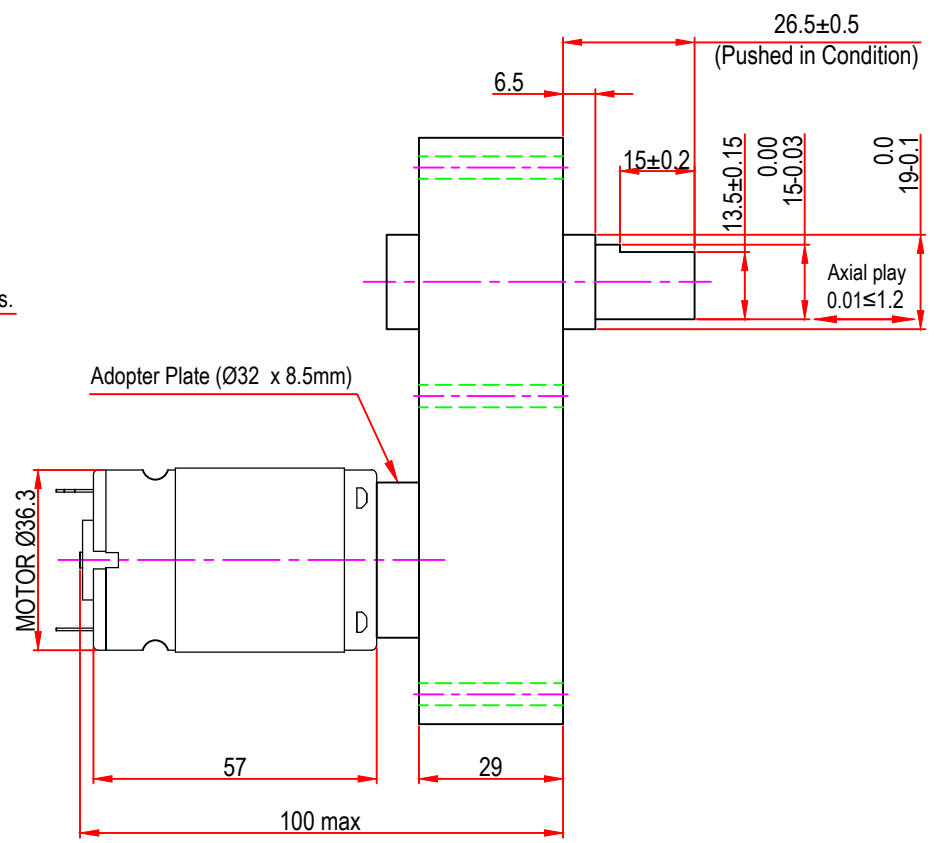

Issue/RevNo	Revision note	Date	Signature	Checked
1.0	Original Issue	01/04/2014	MBM	TNB

 Motion Drivetronics Pvt Ltd				
Itemref	Client	-		Article No./Reference
Designed by MBM	Checked by TNB	Approved by TNB	Date 01/04/2014	Scale do not scale
BRAND - MECHTEX Navi Mumbai - 400 709.			DC38GBX	
F-MKT-022 VER 3.0			Assembly Drawing	Edition Sheet 1 of 1