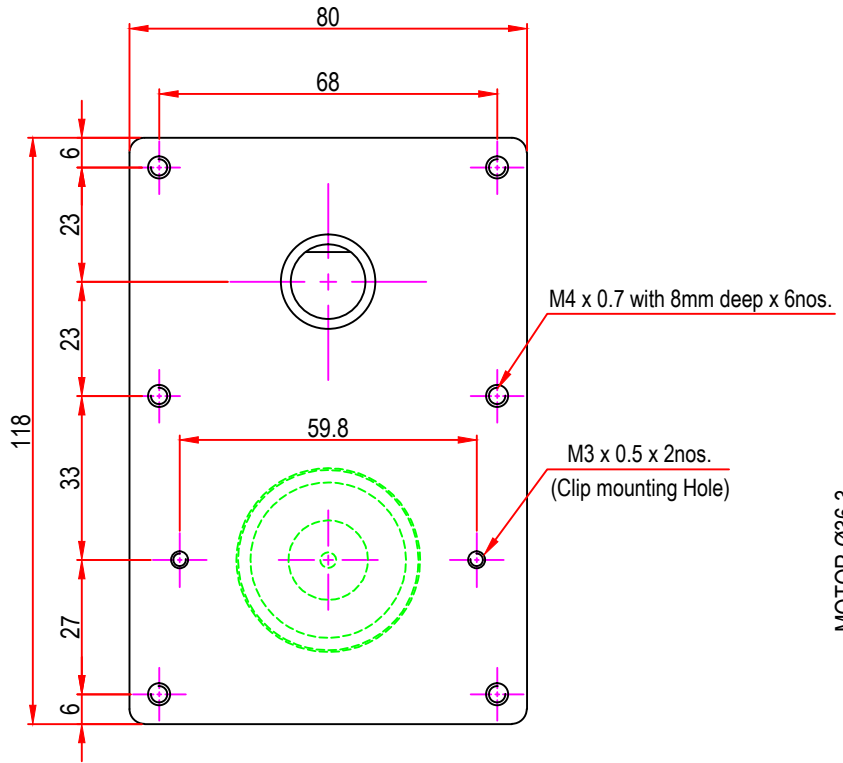

Issue/RevNo	Revision note	Date	Signature	Checked
1.0	Original Issue	01/04/2014	MBM	TNB

 Motion Drivetronics Pvt Ltd				
Itemref	Client	-		Article No./Reference
Designed by MBM	Checked by TNB	Approved by TNB	Date 01/04/2014	Scale do not scale
BRAND - MECHTEX Navi Mumbai - 400 709.			DC38GBX	
F-MKT-022 VER 3.0			Assembly Drawing	Edition Sheet 1 of 1