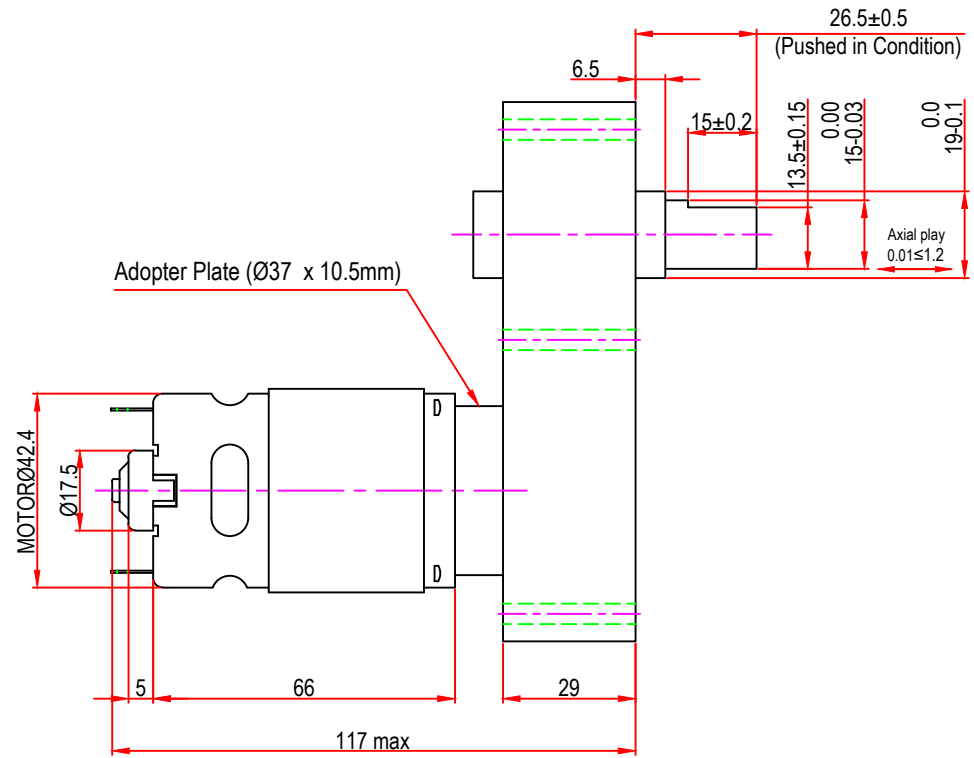

Issue/RevNo	Revision note	Date	Signature	Checked
1.0	Original Issue	01/04/2014	MBM	TNB

Motion Drivetrionics Pvt Ltd				
Itemref	Client	-		Article No./Reference
Designed by MBM	Checked by TNB	Approved by TNB	Date 01/04/2014	Scale do not scale
BRAND - MECHTEX Navi Mumbai - 400 709.			DC42GBX	
F-MKT-022 VER 3.0			Assembly Drawing	Edition Sheet 1 of 1