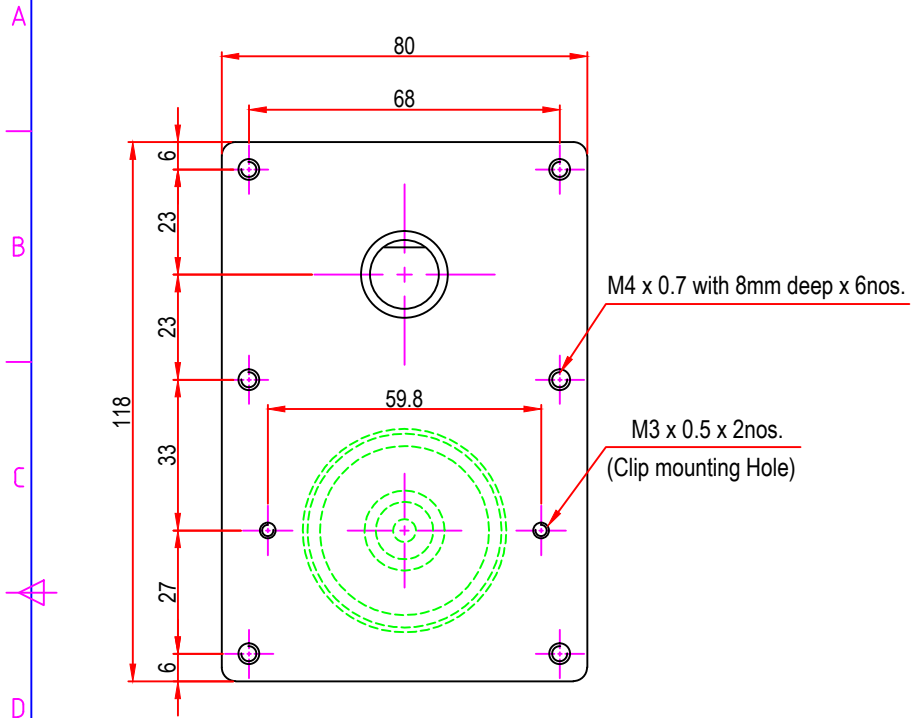

Issue/RevNo	Revision note	Date	Signature	Checked
1.0	Original Issue	01/04/2014	MBM	TNB

Motion Drivetrionics Pvt Ltd				
Itemref	Client	-		Article No./Reference
Designed by MBM	Checked by TNB	Approved by TNB	Date 01/04/2014	Scale do not scale
BRAND - MECHTEX Navi Mumbai - 400 709.			DC42GBX	
F-MKT-022 VER 3.0			Assembly Drawing	Edition Sheet 1 of 1