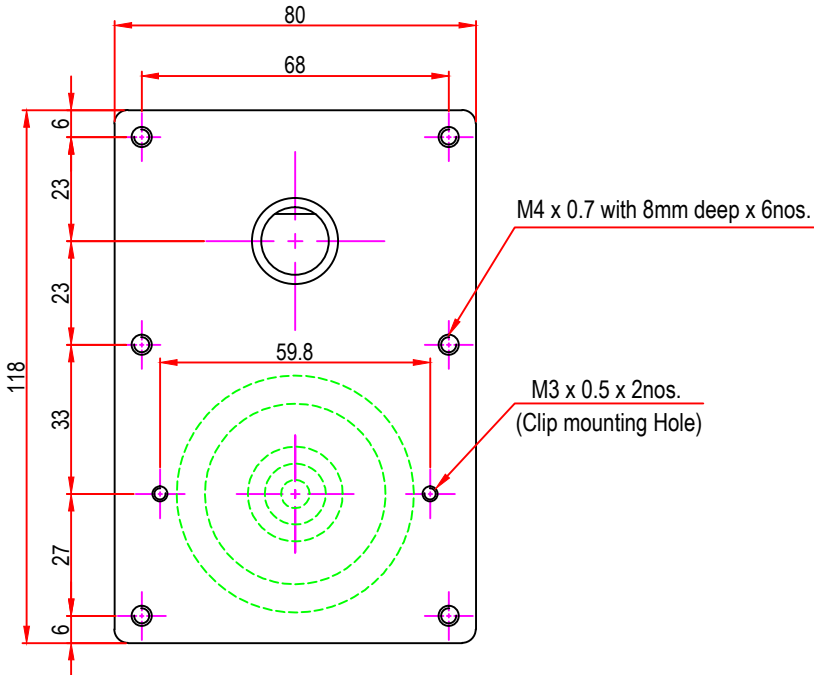

1 2 3 4 5 6 7 8

Issue/RevNo	Revision note	Date	Signature	Checked
1.0	Original Issue	01/04/2014	MBM	TNB

Itemref	Client	-		Article No./Reference
Designed by MBM	Checked by TNB	Approved by TNB	Date 01/04/2014	Scale do not scale
<b>BRAND - MECHTEX</b> Navi Mumbai - 400 709.			<b>DC52GBX</b>	
F-MKT-022 VER 3.0			Assembly Drawing	Edition Sheet 1 of 1