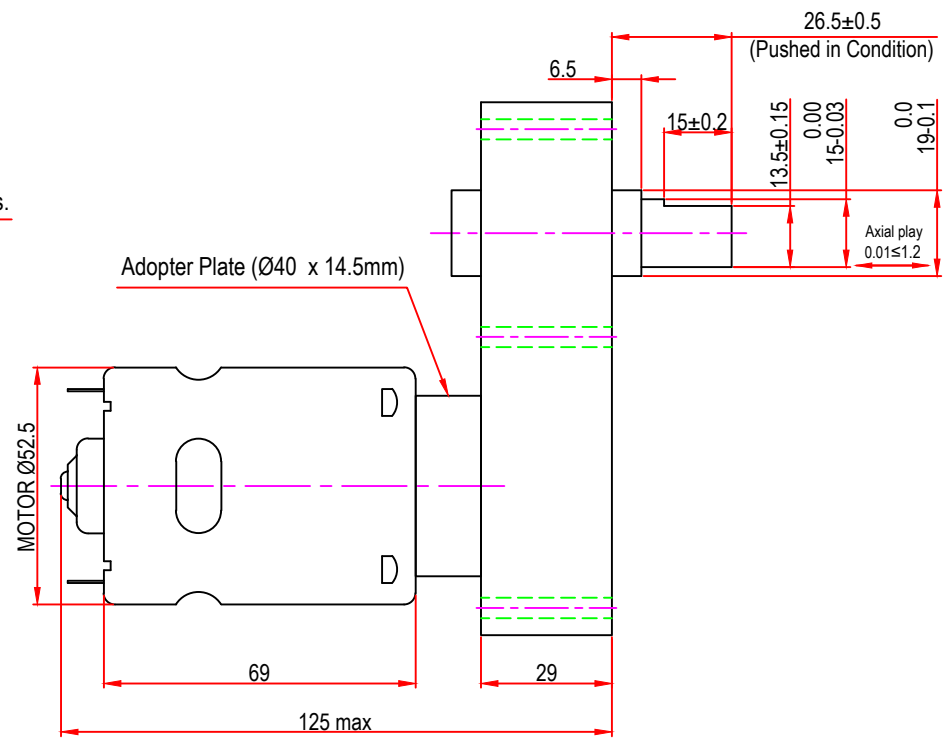

1 2 3 4 5 6 7 8

Issue/RevNo	Revision note	Date	Signature	Checked
1.0	Original Issue	01/04/2014	MBM	TNB

Itemref	Client	-		Article No./Reference
Designed by MBM	Checked by TNB	Approved by TNB	Date 01/04/2014	Scale do not scale
<b>BRAND - MECHTEX</b> Navi Mumbai - 400 709.			<b>DC52GBX</b>	
F-MKT-022 VER 3.0			Assembly Drawing	Edition Sheet 1 of 1

1 2 3 4 5 6 7 8