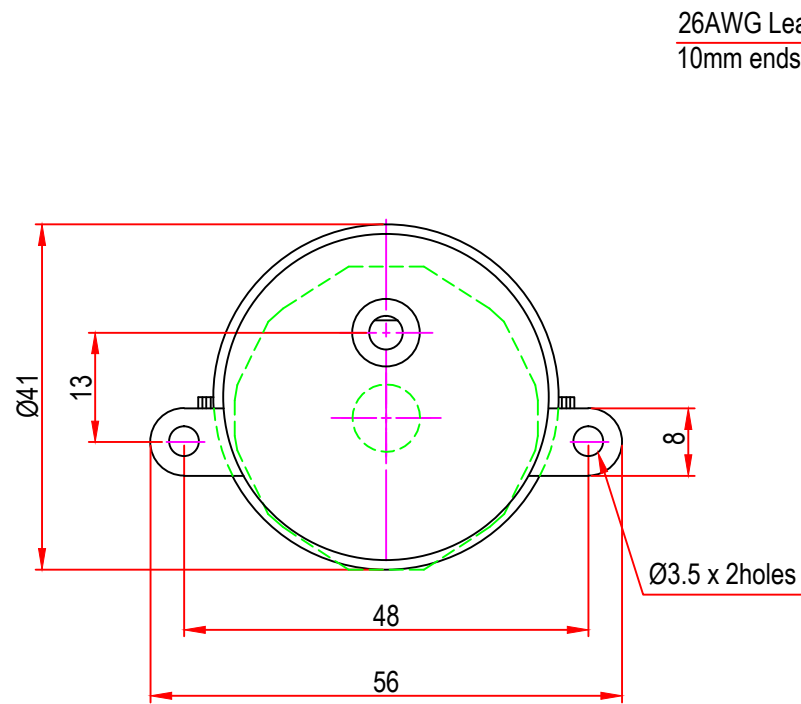

Issue/RevNo	Revision note	Date	Signature	Checked
1.0	Original Issue	01/04/2014	MBM	NSS

 <b>Motion Drivetronics Pvt Ltd</b>				
Itemref	Client	-		Article No./Reference
Designed by MBM	Checked by NSS	Approved by TNB	Date 01/04/2014	Scale do not scale
<b>BRAND - MECHTEX</b> Navi Mumbai - 400 709.			<b>MTS3a380CP</b>	
F-MKT-022 VER 3.0			Assembly Drawing	Edition Sheet 1 of 1