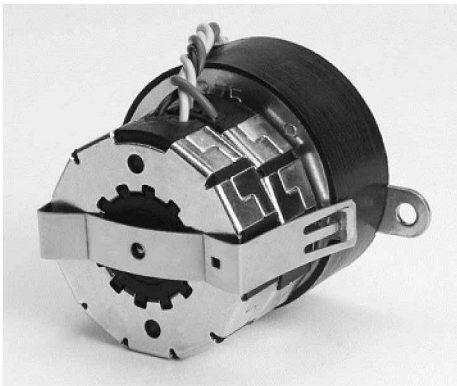

Issue/RevNo	Revision note	Date	Signature	Checked
1.0	Original Issue	01/04/2014	MBM	NSS

 <b>Motion Drivetronics Pvt Ltd</b>				
Itemref	Client	-		Article No./Reference
Designed by MBM	Checked by NSS	Approved by TNB	Date 01/04/2014	Scale do not scale
<b>BRAND - MECHTEX</b> Navi Mumbai - 400 709.			<b>MTS3a380CP</b>	
F-MKT-022 VER 3.0			Assembly Drawing	Edition Sheet 1 of 1