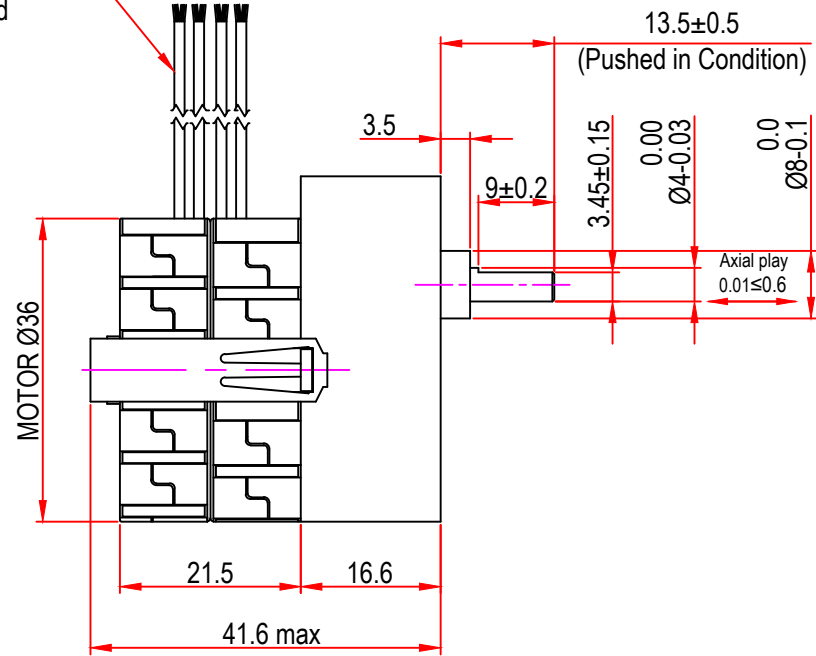

Issue/RevNo	Revision note	Date	Signature	Checked
1.0	Original Issue	01/04/2014	MBM	NSS

 <b>Motion Drivetronics Pvt Ltd</b>				
Itemref	Client	-		Article No./Reference
Designed by MBM	Checked by NSS	Approved by TNB	Date 01/04/2014	Scale do not scale
<b>BRAND - MECHTEX</b> Navi Mumbai - 400 709.			<b>MTS3a380CP</b>	
F-MKT-022 VER 3.0			Assembly Drawing	Edition Sheet 1 of 1