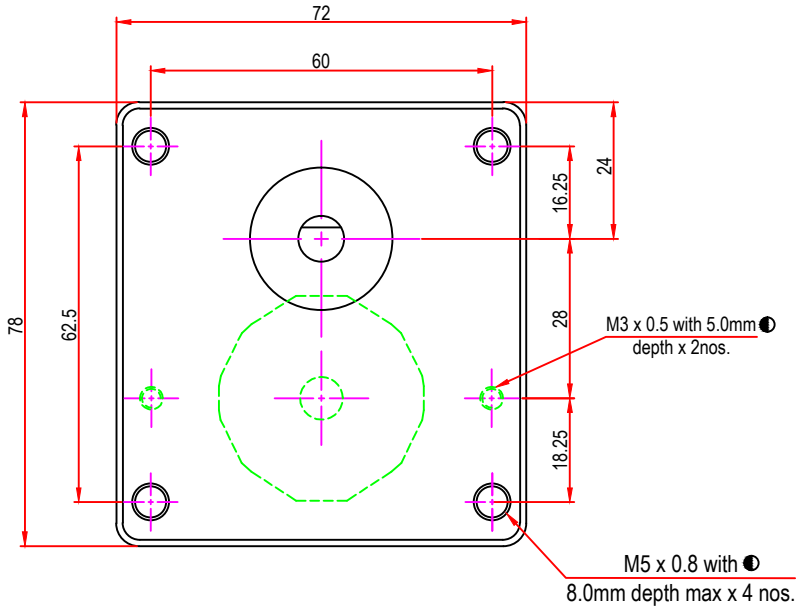

Issue/RevNo	Revision note	Date	Signature	Checked
1.0	Original Issue	01/04/2014	MBM	TNB

 Motion Drivetrionics Pvt Ltd				
Itemref	Client	-		Article No./Reference
Designed by MBM	Checked by TNB	Approved by TNB	Date 01/04/2014	Scale do not scale
BRAND - MECHTEX Navi Mumbai - 400 709.			MTS3a4	
F-MKT-022 VER 3.0			Assembly Drawing	Edition Sheet 1 of 1