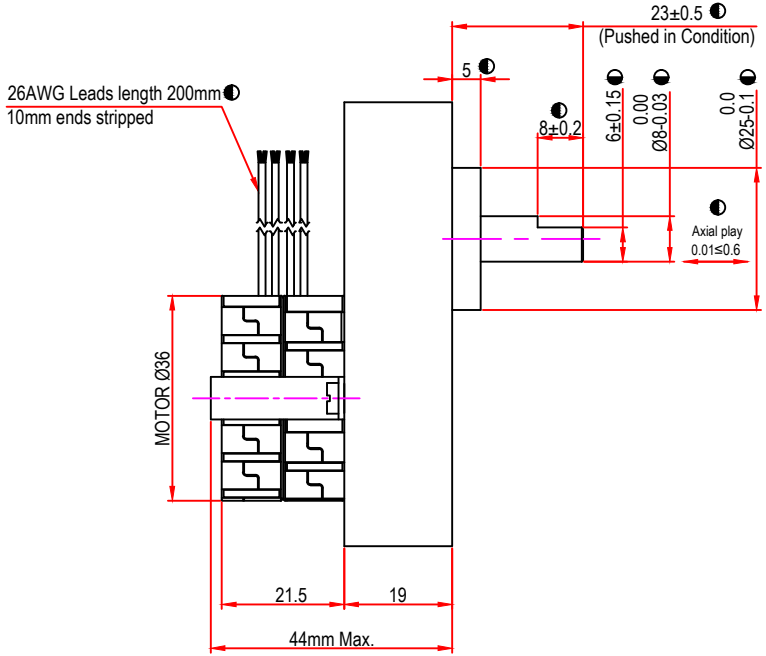

Issue/RevNo	Revision note	Date	Signature	Checked
1.0	Original Issue	01/04/2014	MBM	TNB

 Motion Drivetrionics Pvt Ltd				
Itemref	Client	-		Article No./Reference
Designed by MBM	Checked by TNB	Approved by TNB	Date 01/04/2014	Scale do not scale
BRAND - MECHTEX Navi Mumbai - 400 709.			MTS3a4	
F-MKT-022 VER 3.0			Assembly Drawing	Edition Sheet 1 of 1