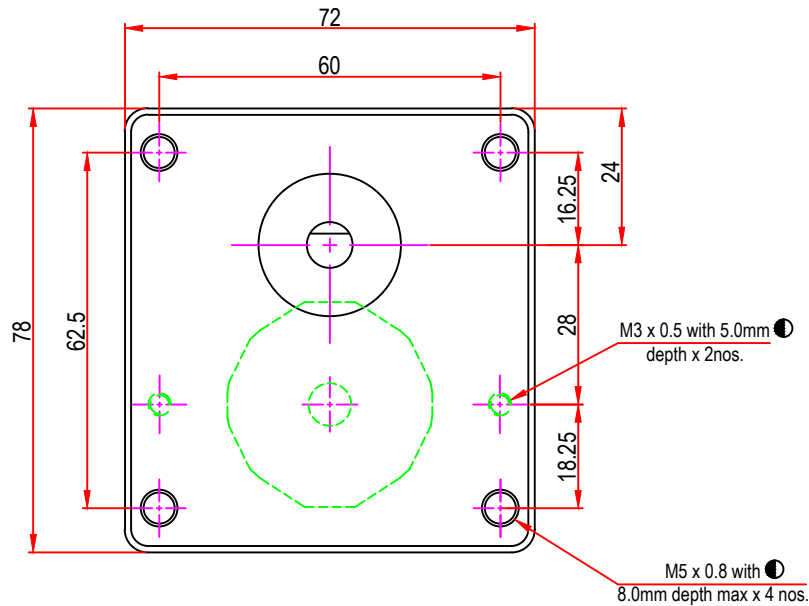

Issue/RevNo	Revision note	Date	Signature	Checked
1.0	Original Issue	01/04/2014	MBM	TNB

 Motion Drivetrionics Pvt Ltd				
Itemref	Client	-		Article No./Reference
Designed by MBM	Checked by TNB	Approved by TNB	Date 01/04/2014	Scale do not scale
BRAND - MECHTEX Navi Mumbai - 400 709.			MTS3b4	
F-MKT-022 VER 3.0			Assembly Drawing	Edition Sheet 1 of 1