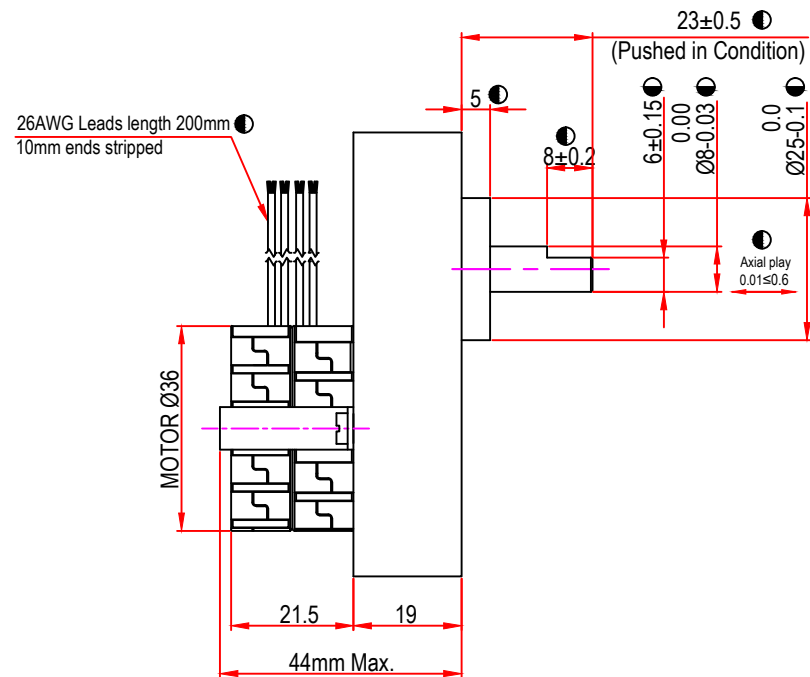

Issue/RevNo	Revision note	Date	Signature	Checked
1.0	Original Issue	01/04/2014	MBM	TNB

 Motion Drivetrionics Pvt Ltd				
Itemref	Client	-		Article No./Reference
Designed by MBM	Checked by TNB	Approved by TNB	Date 01/04/2014	Scale do not scale
BRAND - MECHTEX Navi Mumbai - 400 709.			MTS3b4	
F-MKT-022 VER 3.0			Assembly Drawing	Edition Sheet 1 of 1