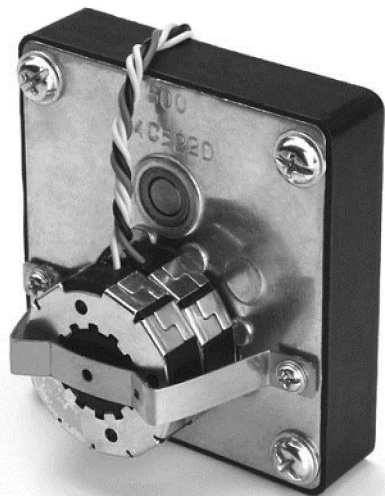

Issue/RevNo	Revision note	Date	Signature	Checked
1.0	Original Issue	01/04/2014	MBM	TNB

 Motion Drivetrionics Pvt Ltd				
Itemref	Client	-		Article No./Reference
Designed by MBM	Checked by TNB	Approved by TNB	Date 01/04/2014	Scale do not scale
BRAND - MECHTEX Navi Mumbai - 400 709.			MTS3b4	
F-MKT-022 VER 3.0			Assembly Drawing	Edition Sheet 1 of 1