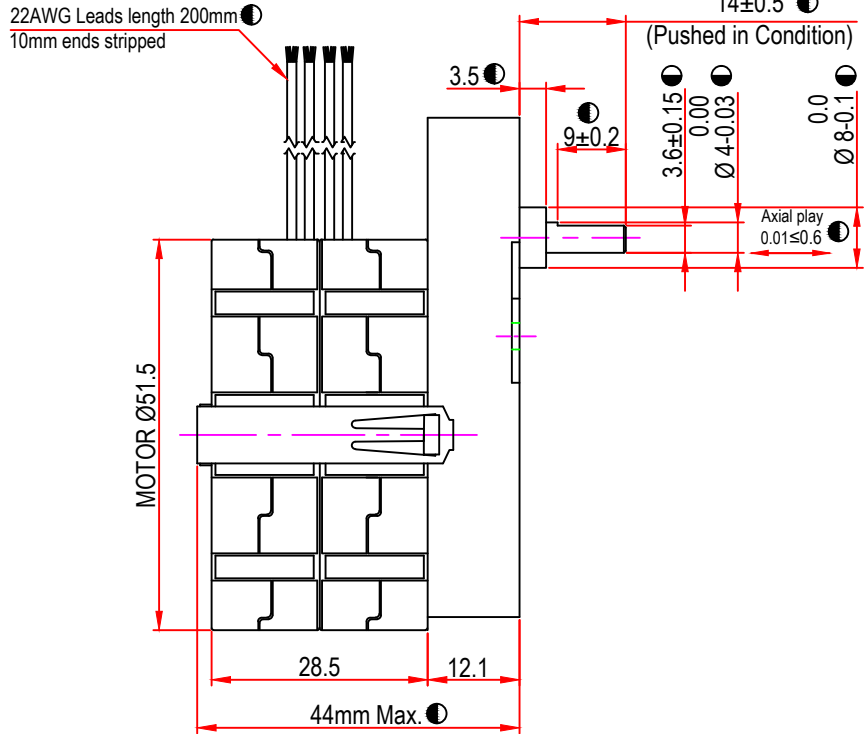

Issue/RevNo	Revision note	Date	Signature	Checked
1.0	Original Issue	01/04/2014	MBM	TNB

 Motion Drivetrionics Pvt Ltd				
Itemref	Client	-		Article No./Reference
Designed by MBM	Checked by TNB	Approved by TNB	Date 01/04/2014	Scale do not scale
BRAND - MECHTEX Navi Mumbai - 400 709.			MTS4b5H	
F-MKT-022 VER 3.0			Assembly Drawing	Edition Sheet 1 of 1