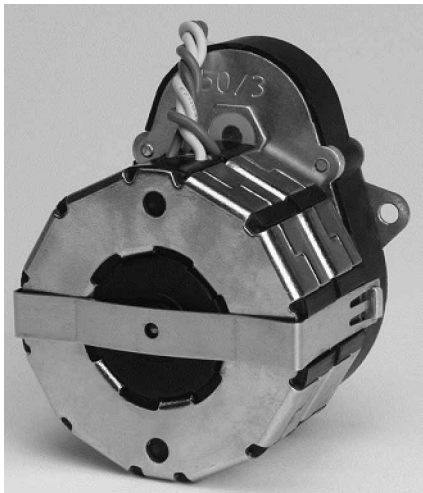

Issue/RevNo	Revision note	Date	Signature	Checked
1.0	Original Issue	01/04/2014	MBM	TNB

 Motion Drivetrionics Pvt Ltd				
Itemref	Client	-		Article No./Reference
Designed by MBM	Checked by TNB	Approved by TNB	Date 01/04/2014	Scale do not scale
BRAND - MECHTEX Navi Mumbai - 400 709.			MTS4b5H	
F-MKT-022 VER 3.0			Assembly Drawing	Edition Sheet 1 of 1