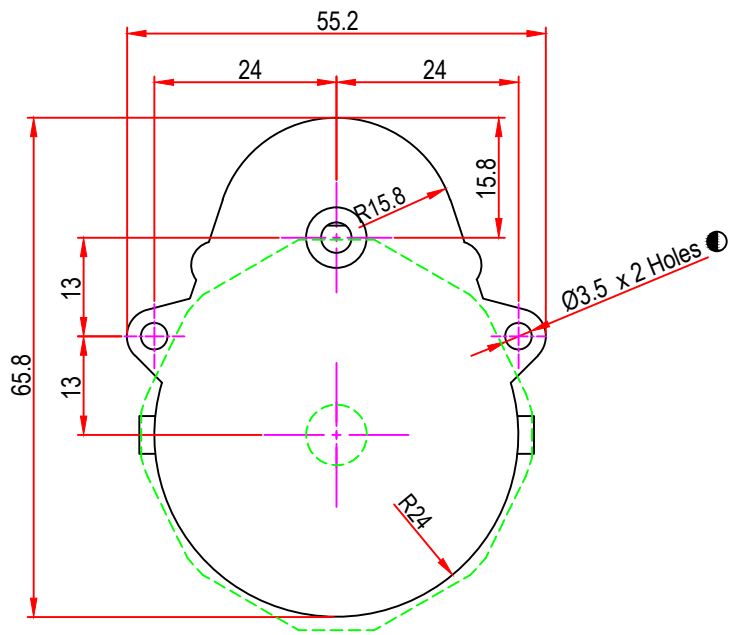

Issue/RevNo	Revision note	Date	Signature	Checked
1.0	Original Issue	01/04/2014	MBM	TNB

 Motion Drivetrionics Pvt Ltd				
Itemref	Client	-		Article No./Reference
Designed by MBM	Checked by TNB	Approved by TNB	Date 01/04/2014	Scale do not scale
BRAND - MECHTEX Navi Mumbai - 400 709.			MTS4b5H	
F-MKT-022 VER 3.0			Assembly Drawing	Edition Sheet 1 of 1