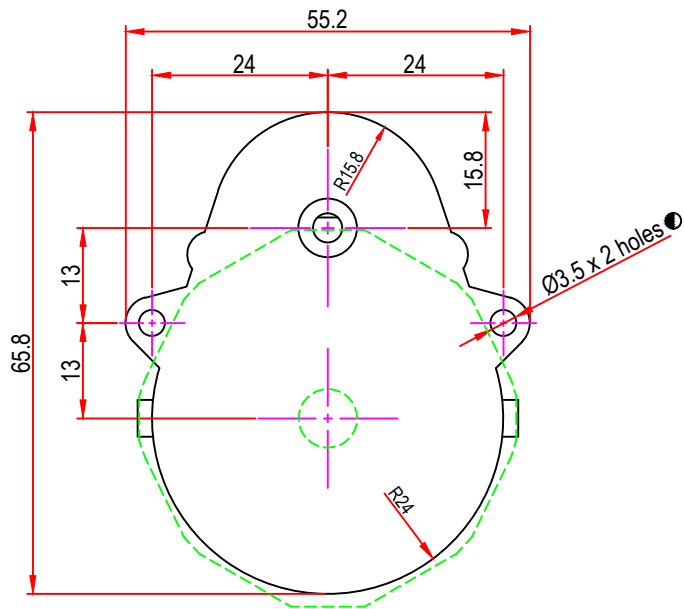

Issue/RevNo	Revision note	Date	Signature	Checked
1.0	Original Issue	01/04/2014	MBM	TNB

 Motion Drivetrionics Pvt Ltd				
Itemref	Client	-		Article No./Reference
Designed by MBM	Checked by TNB	Approved by TNB	Date 01/04/2014	Scale do not scale
BRAND - MECHTEX Navi Mumbai - 400 709.			MTS4b5P	
F-MKT-022 VER 3.0			Assembly Drawing	Edition Sheet 1 of 1