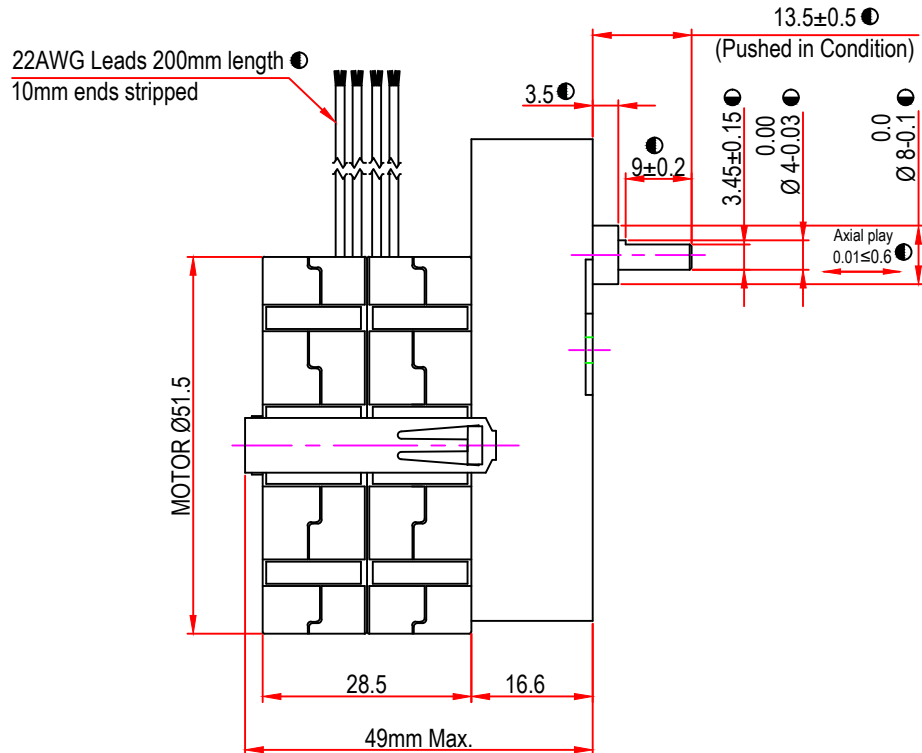

Issue/RevNo	Revision note	Date	Signature	Checked
1.0	Original Issue	01/04/2014	MBM	TNB

 Motion Drivetrionics Pvt Ltd				
Itemref	Client	-		Article No./Reference
Designed by MBM	Checked by TNB	Approved by TNB	Date 01/04/2014	Scale do not scale
BRAND - MECHTEX Navi Mumbai - 400 709.			MTS4b5P	
F-MKT-022 VER 3.0			Assembly Drawing	Edition Sheet 1 of 1