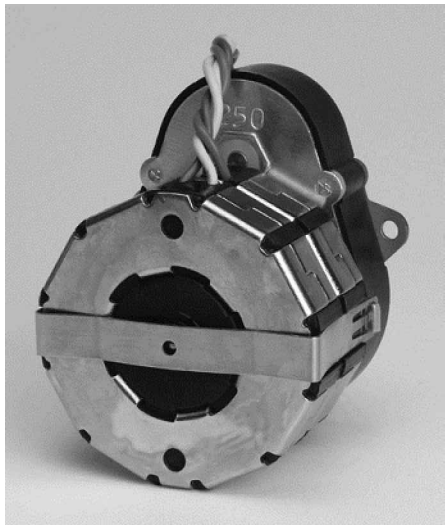

Issue/RevNo	Revision note	Date	Signature	Checked
1.0	Original Issue	01/04/2014	MBM	TNB

 Motion Drivetrionics Pvt Ltd				
Itemref	Client	-		Article No./Reference
Designed by MBM	Checked by TNB	Approved by TNB	Date 01/04/2014	Scale do not scale
BRAND - MECHTEX Navi Mumbai - 400 709.			MTS4b5P	
F-MKT-022 VER 3.0			Assembly Drawing	Edition Sheet 1 of 1