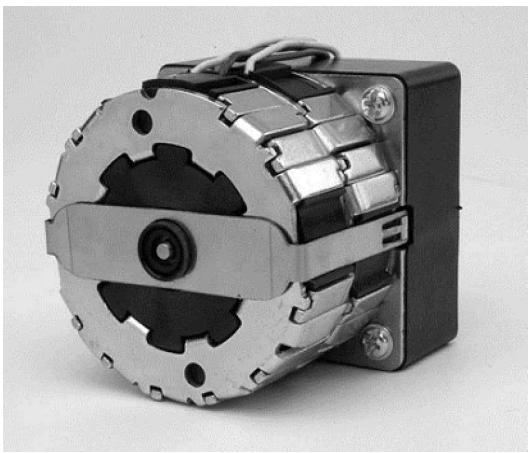

Issue/RevNo	Revision note	Date	Signature	Checked
1.0	Original Issue	01/04/2014	MBM	TNB

 Motion Drivetronics Pvt Ltd				
Itemref	Client	-		Article No./Reference
Designed by MBM	Checked by TNB	Approved by TNB	Date 01/04/2014	Scale do not scale
BRAND - MECHTEX Navi Mumbai - 400 709.			MTS8cV	
F-MKT-022 VER 3.0			Assembly Drawing	Edition Sheet 1 of 1