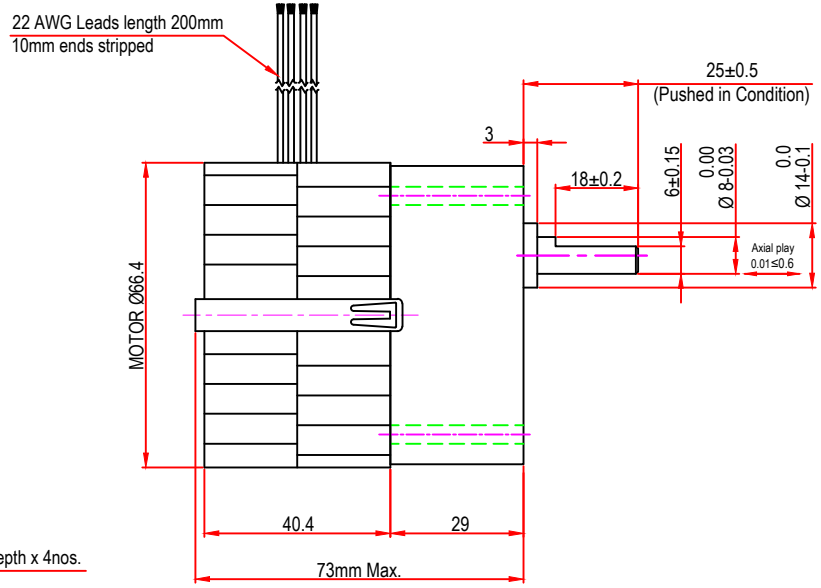

Issue/RevNo	Revision note	Date	Signature	Checked
1.0	Original Issue	01/04/2014	MBM	TNB

 Motion Drivetronics Pvt Ltd				
Itemref	Client	-		Article No./Reference
Designed by MBM	Checked by TNB	Approved by TNB	Date 01/04/2014	Scale do not scale
BRAND - MECHTEX Navi Mumbai - 400 709.			MTS8cV	
F-MKT-022 VER 3.0			Assembly Drawing	Edition Sheet 1 of 1