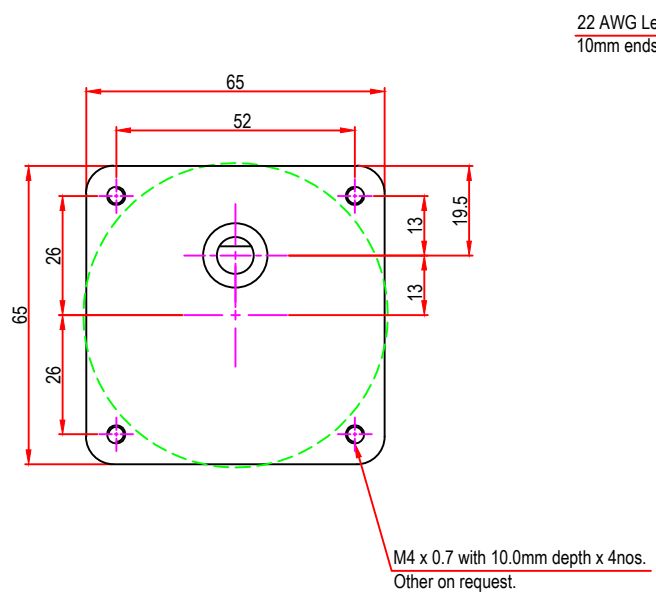

Issue/RevNo	Revision note	Date	Signature	Checked
1.0	Original Issue	01/04/2014	MBM	TNB

 Motion Drivetronics Pvt Ltd				
Itemref	Client	-		Article No./Reference
Designed by MBM	Checked by TNB	Approved by TNB	Date 01/04/2014	Scale do not scale
BRAND - MECHTEX Navi Mumbai - 400 709.			MTS8cV	
F-MKT-022 VER 3.0			Assembly Drawing	Edition Sheet 1 of 1