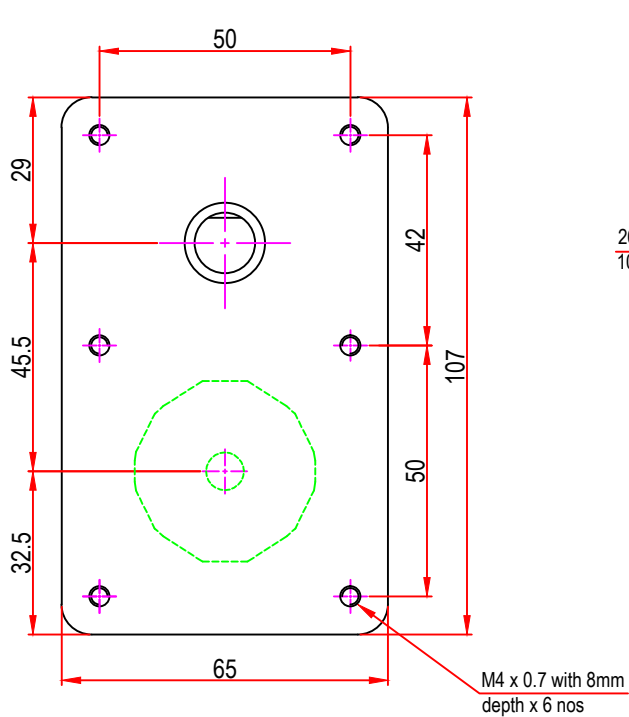

Issue/RevNo	Revision note	Date	Signature	Checked
1.0	Original Issue	01/04/2014	MBM	TNB

 <b>Motion Drivetrionics Pvt Ltd</b>				
Itemref	Client	-		Article No./Reference
Designed by MBM	Checked by TNB	Approved by TNB	Date 01/04/2014	Scale do not scale
<b>BRAND - MECHTEX</b> Navi Mumbai - 400 709.			<b>MTS3aW</b>	
<b>F-MKT-022 VER 3.0</b>			<b>Assembly Drawing</b>	Edition Sheet 1 of 1