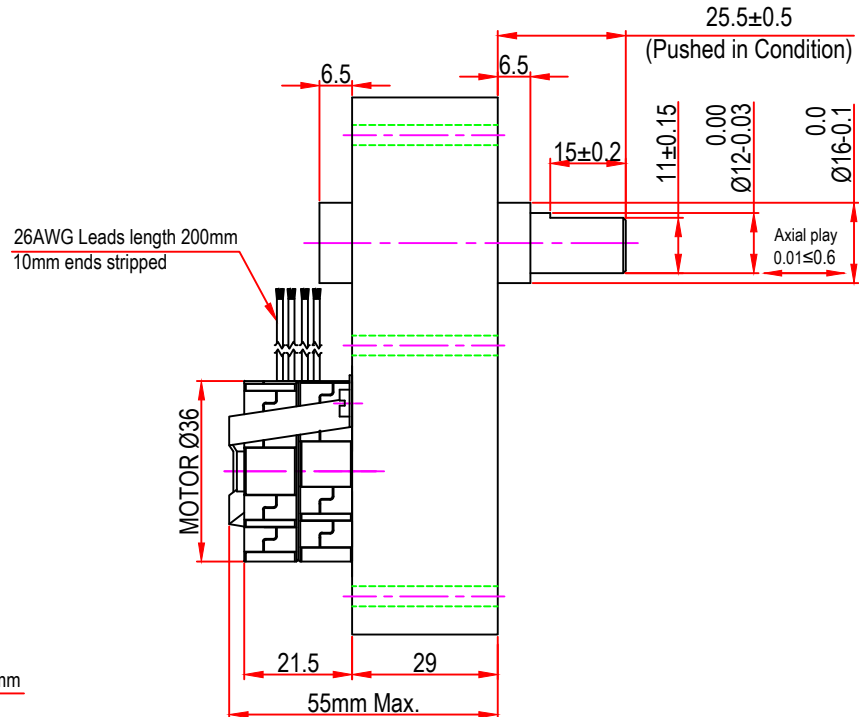

Issue/RevNo	Revision note	Date	Signature	Checked
1.0	Original Issue	01/04/2014	MBM	TNB

 <b>Motion Drivetrionics Pvt Ltd</b>				
Itemref	Client	-		Article No./Reference
Designed by MBM	Checked by TNB	Approved by TNB	Date 01/04/2014	Scale do not scale
<b>BRAND - MECHTEX</b> Navi Mumbai - 400 709.			<b>MTS3aW</b>	
<b>F-MKT-022 VER 3.0</b>			<b>Assembly Drawing</b>	Edition Sheet 1 of 1