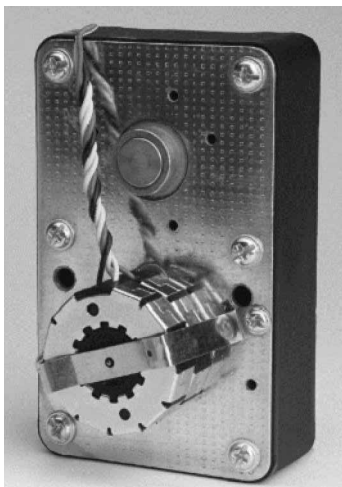

Issue/RevNo	Revision note	Date	Signature	Checked
1.0	Original Issue	01/04/2014	MBM	TNB

 <b>Motion Drivetrionics Pvt Ltd</b>				
Itemref	Client	-		Article No./Reference
Designed by MBM	Checked by TNB	Approved by TNB	Date 01/04/2014	Scale do not scale
<b>BRAND - MECHTEX</b> Navi Mumbai - 400 709.			<b>MTS3aW</b>	
<b>F-MKT-022 VER 3.0</b>			<b>Assembly Drawing</b>	Edition Sheet 1 of 1