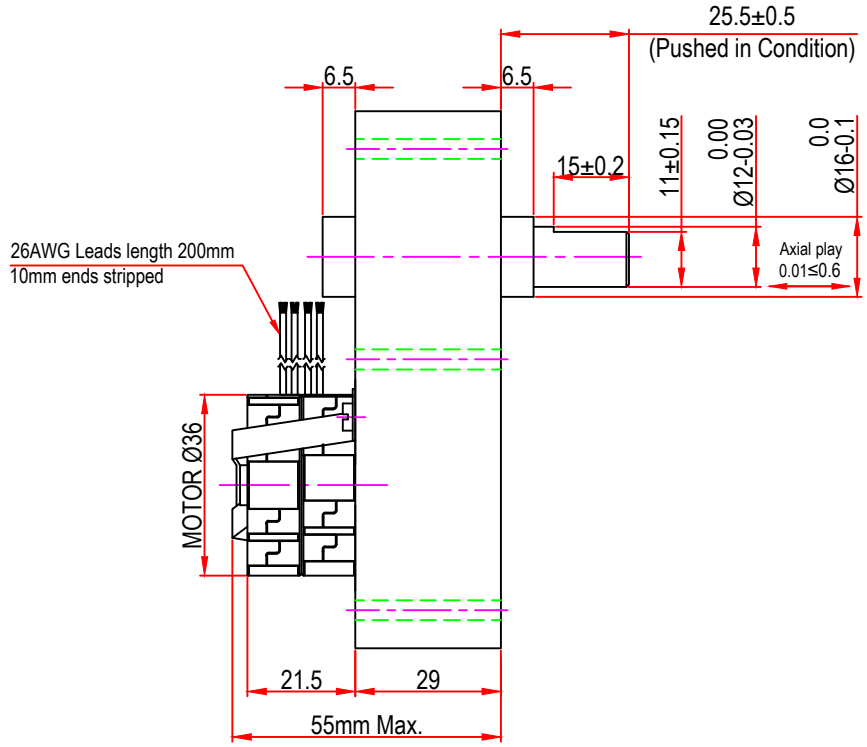

Issue/RevNo	Revision note	Date	Signature	Checked
1.0	Original Issue	01/04/2014	MBM	TNB

 Motion Drivetronics Pvt Ltd				
Itemref	Client	-		Article No./Reference
Designed by	Checked by	Approved by	Date	Scale
MBM	TNB	TNB	01/04/2014	do not scale
BRAND - MECHTEX Navi Mumbai - 400 709.			MTS3bw	
F-MKT-022 VER 3.0			Assembly Drawing	Edition Sheet 1 of 1