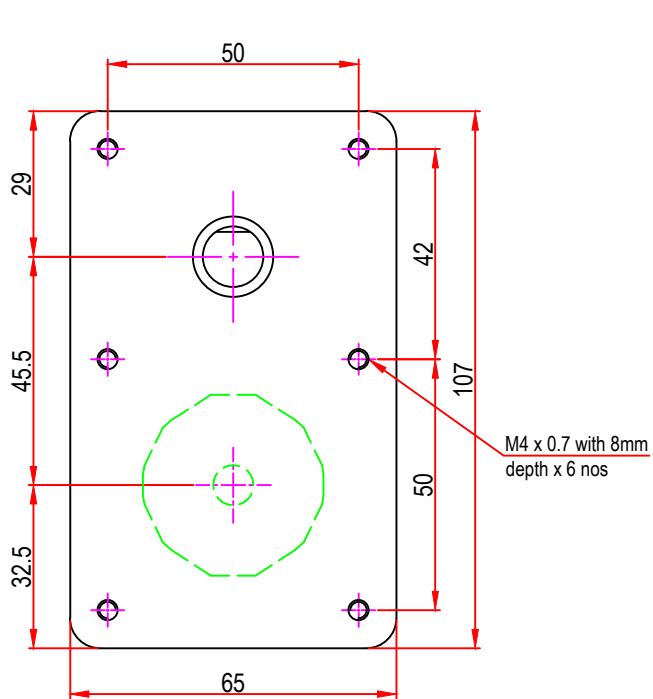

Issue/RevNo	Revision note	Date	Signature	Checked
1.0	Original Issue	01/04/2014	MBM	TNB

 Motion Drivetronics Pvt Ltd				
Itemref	Client	-		Article No./Reference
Designed by	Checked by	Approved by	Date	Scale
MBM	TNB	TNB	01/04/2014	do not scale
BRAND - MECHTEX Navi Mumbai - 400 709.			MTS3bw	
F-MKT-022 VER 3.0			Assembly Drawing	Edition Sheet 1 of 1