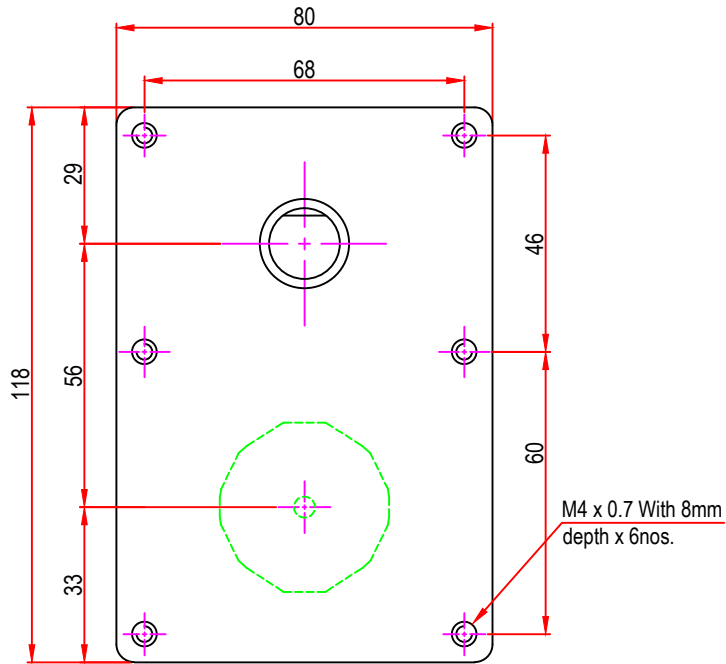

Issue/RevNo	Revision note	Date	Signature	Checked
1.0	Original Issue	01/04/2014	MBM	TNB

 Motion Drivetronics Pvt Ltd				
Itemref	Client	-		Article No./Reference
Designed by MBM	Checked by TNB	Approved by TNB	Date 01/04/2014	Scale do not scale
BRAND - MECHTEX Navi Mumbai - 400 709.			MTS3aX	
F-MKT-022 VER 3.0			Assembly Drawing	Edition Sheet 1 of 1