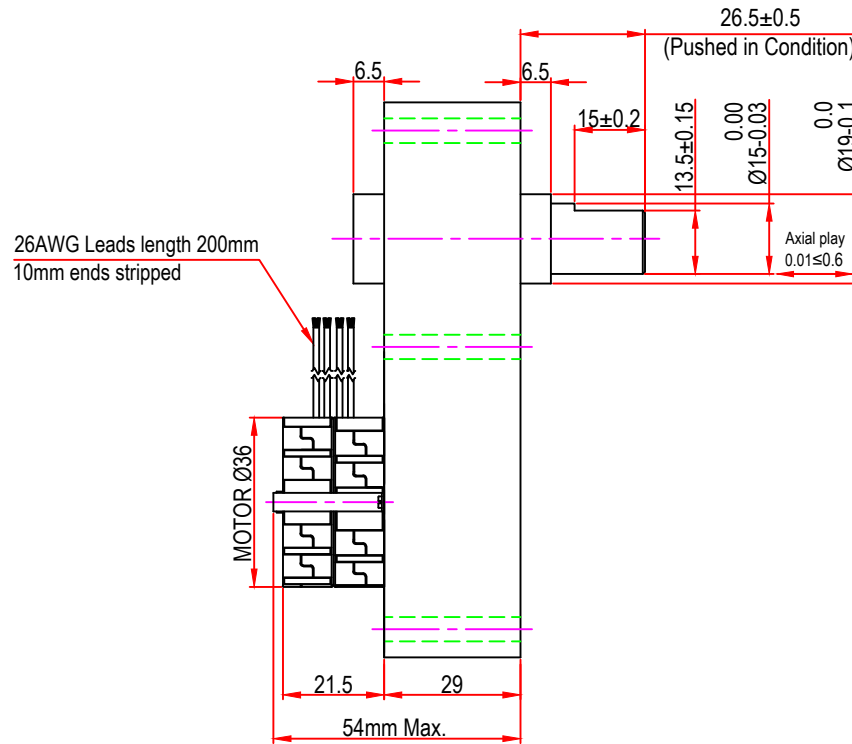

Issue/RevNo	Revision note	Date	Signature	Checked
1.0	Original Issue	01/04/2014	MBM	TNB

 Motion Drivetronics Pvt Ltd				
Itemref	Client	-		Article No./Reference
Designed by MBM	Checked by TNB	Approved by TNB	Date 01/04/2014	Scale do not scale
BRAND - MECHTEX Navi Mumbai - 400 709.			MTS3aX	
F-MKT-022 VER 3.0			Assembly Drawing	Edition Sheet 1 of 1