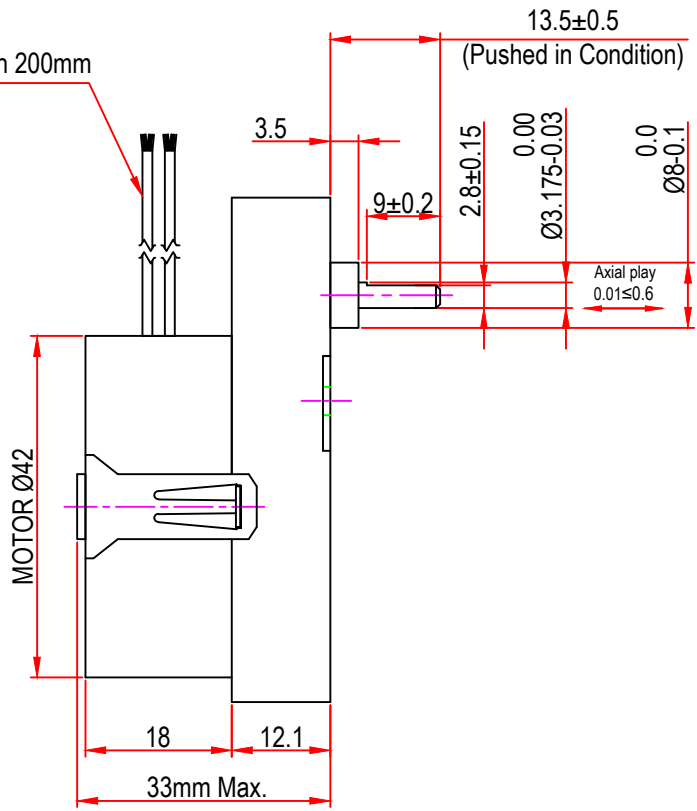

1 2 3 4 5 6 7 8

Issue/RevNo	Revision note	Date	Signature	Checked
1.0	Original Issue	01/04/2014	MBM	TNB

 Motion Drivetrionics Pvt Ltd				
Itemref	Client	-		Article No./Reference
Designed by MBM	Checked by TNB	Approved by TNB	Date 01/04/2014	Scale do not scale
BRAND - MECHTEX Navi Mumbai - 400 709.			MT02	
F-MKT-022 VER 3.0			Assembly Drawing	Edition Sheet 1 of 1

1 2 3 4 5 6 7 8