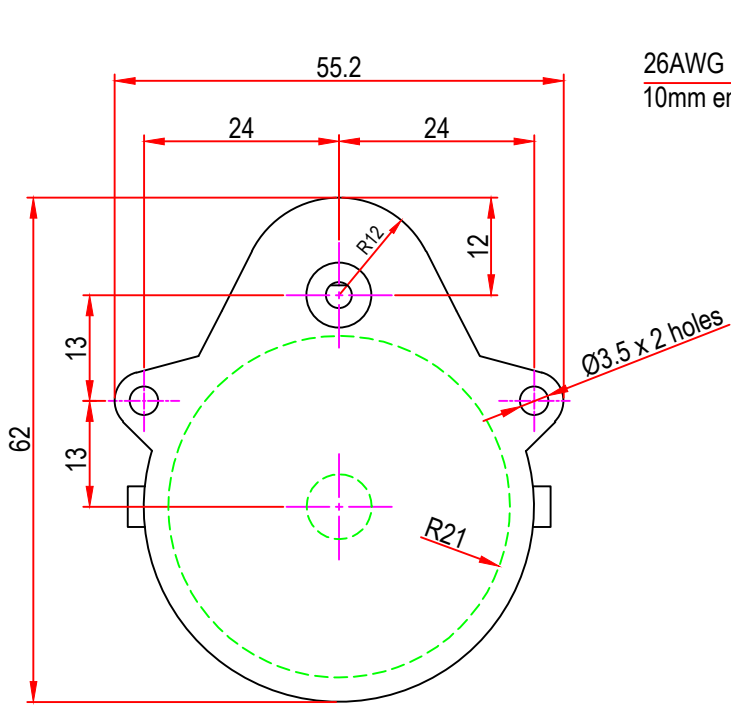

1 2 3 4 5 6 7 8

Issue/RevNo	Revision note	Date	Signature	Checked
1.0	Original Issue	01/04/2014	MBM	TNB

 Motion Drivetrionics Pvt Ltd				
Itemref	Client	-		Article No./Reference
Designed by MBM	Checked by TNB	Approved by TNB	Date 01/04/2014	Scale do not scale
BRAND - MECHTEX Navi Mumbai - 400 709.			MT02	
F-MKT-022 VER 3.0			Assembly Drawing	Edition Sheet 1 of 1

1 2 3 4 5 6 7 8