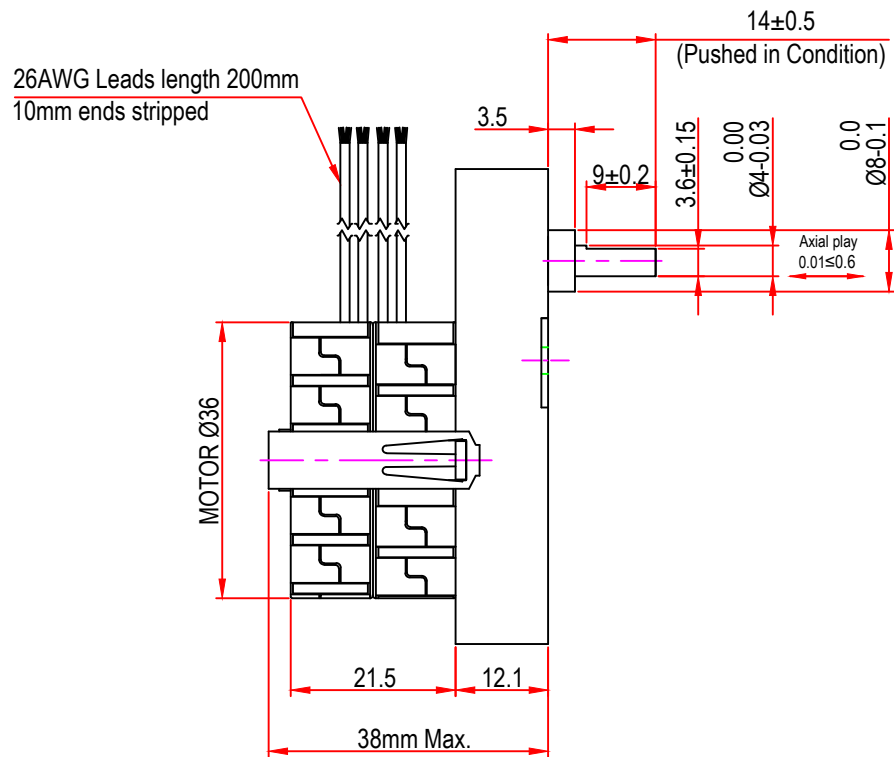

Issue/RevNo	Revision note	Date	Signature	Checked
1.0	Original Issue	01/04/2014	MBM	TNB

Itemref	Client	-		Article No./Reference		
Designed by MBM	Checked by TNB	Approved by TNB	Date 01/04/2014	Scale do not scale		
<b>BRAND - MECHTEX</b> Navi Mumbai - 400 709.			<b>MTR3a2</b>			
F-MKT-022 VER 3.0			Assembly Drawing	<table border="1"> <tr> <td>Edition</td> <td>Sheet 1 of 1</td> </tr> </table>	Edition	Sheet 1 of 1
Edition	Sheet 1 of 1					