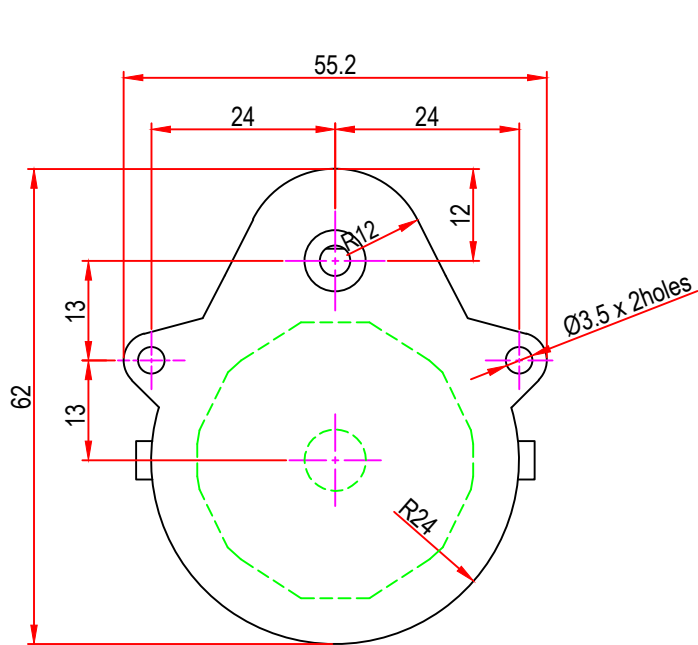

Issue/RevNo	Revision note	Date	Signature	Checked
1.0	Original Issue	01/04/2014	MBM	TNB

Itemref	Client	-		Article No./Reference		
Designed by MBM	Checked by TNB	Approved by TNB	Date 01/04/2014	Scale do not scale		
<b>BRAND - MECHTEX</b> Navi Mumbai - 400 709.			<b>MTR3a2</b>			
F-MKT-022 VER 3.0			Assembly Drawing	<table border="1"> <tr> <td>Edition</td> <td>Sheet 1 of 1</td> </tr> </table>	Edition	Sheet 1 of 1
Edition	Sheet 1 of 1					