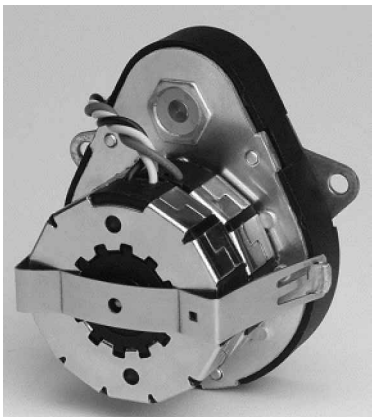

Issue/RevNo	Revision note	Date	Signature	Checked
1.0	Original Issue	01/04/2014	MBM	TNB

Itemref	Client	-		Article No./Reference		
Designed by MBM	Checked by TNB	Approved by TNB	Date 01/04/2014	Scale do not scale		
<b>BRAND - MECHTEX</b> Navi Mumbai - 400 709.			<b>MTR3a2</b>			
F-MKT-022 VER 3.0			Assembly Drawing	<table border="1"> <tr> <td>Edition</td> <td>Sheet 1 of 1</td> </tr> </table>	Edition	Sheet 1 of 1
Edition	Sheet 1 of 1					