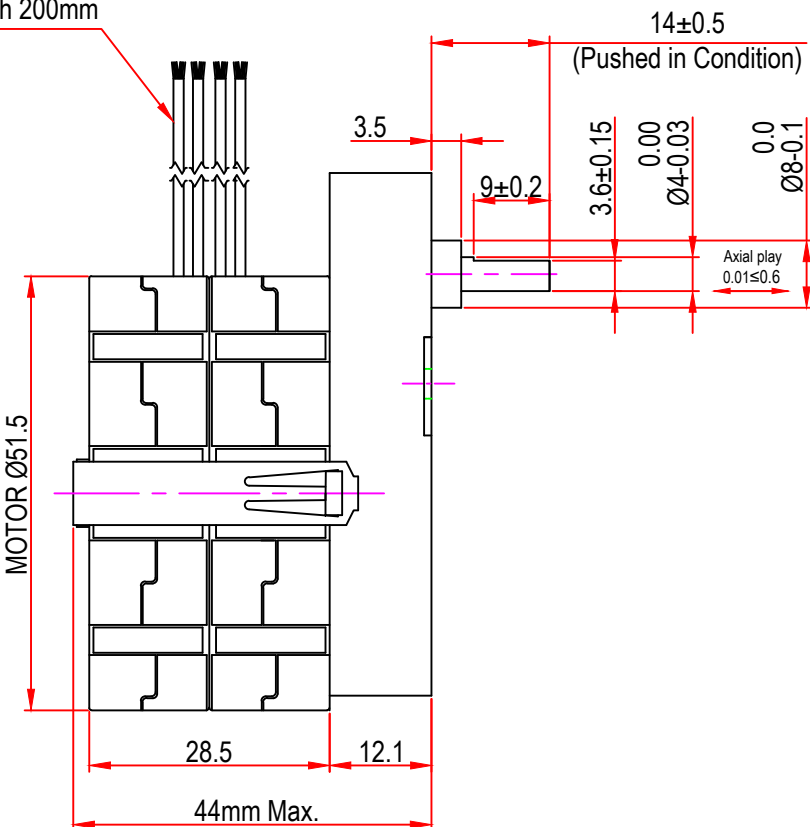

Issue/RevNo	Revision note	Date	Signature	Checked
1.0	Original Issue	01/04/2014	MBM	TNB

 Motion Drivetrionics Pvt Ltd				
Itemref	Client	-		Article No./Reference
Designed by MBM	Checked by TNB	Approved by TNB	Date 01/04/2014	Scale do not scale
BRAND - MECHTEX Navi Mumbai - 400 709.			MTR4a2	
F-MKT-022 VER 3.0			Assembly Drawing	Edition Sheet 1 of 1