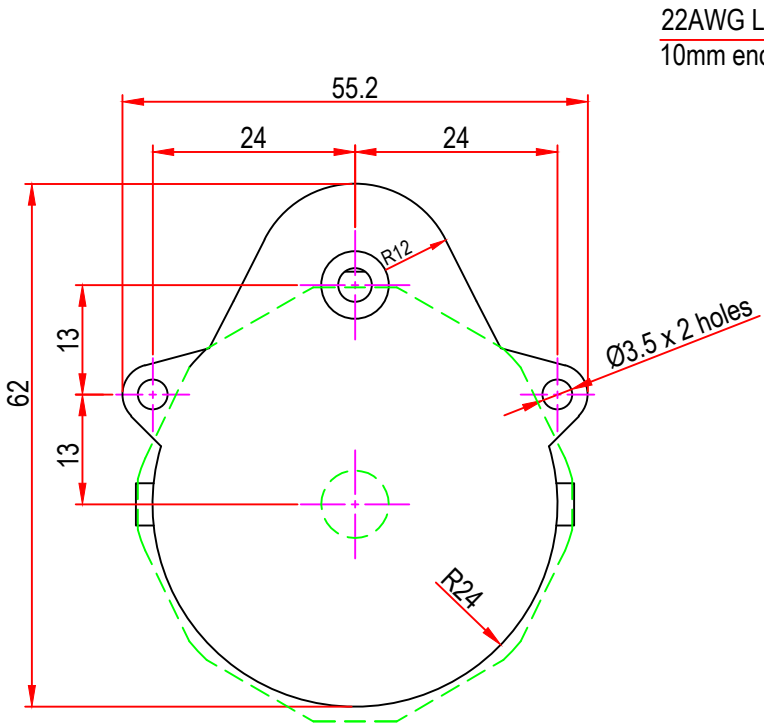

Issue/RevNo	Revision note	Date	Signature	Checked
1.0	Original Issue	01/04/2014	MBM	TNB

 Motion Drivetrionics Pvt Ltd				
Itemref	Client	-		Article No./Reference
Designed by MBM	Checked by TNB	Approved by TNB	Date 01/04/2014	Scale do not scale
BRAND - MECHTEX Navi Mumbai - 400 709.			MTR4a2	
F-MKT-022 VER 3.0			Assembly Drawing	Edition Sheet 1 of 1