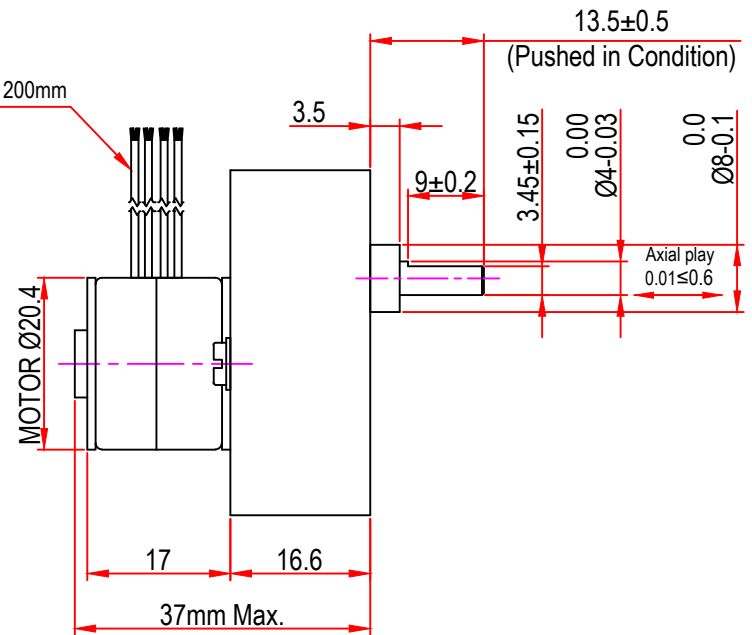

Issue/RevNo	Revision note	Date	Signature	Checked
1.0	Original Issue	01/04/2014	MBM	TNB

		<b>Motion Drivetrionics Pvt Ltd</b>	
Itemref	Client	-	
Designed by MBM		Checked by TNB	Approved by TNB
Article No./Reference		Date 01/04/2014	Scale do not scale
<b>BRAND - MECHTEX</b> Navi Mumbai - 400 709.		<b>MTR2bGB380CP</b>	
F-MKT-022 VER 3.0		<b>Assembly Drawing</b>	Edition Sheet 1 of 1