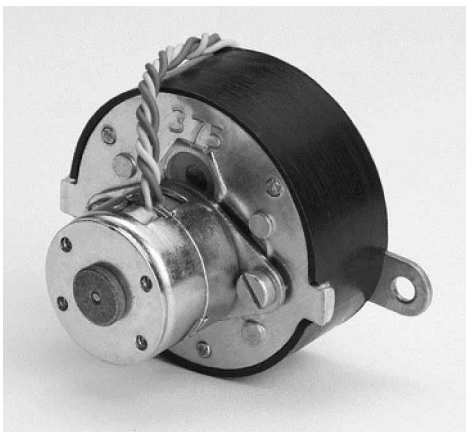

Issue/RevNo	Revision note	Date	Signature	Checked
1.0	Original Issue	01/04/2014	MBM	TNB

		<b>Motion Drivetrionics Pvt Ltd</b>	
Itemref	Client	-	
Designed by MBM		Checked by TNB	Approved by TNB
Article No./Reference		Date 01/04/2014	Scale do not scale
<b>BRAND - MECHTEX</b> Navi Mumbai - 400 709.		<b>MTR2bGB380CP</b>	
F-MKT-022 VER 3.0		<b>Assembly Drawing</b>	Edition Sheet 1 of 1