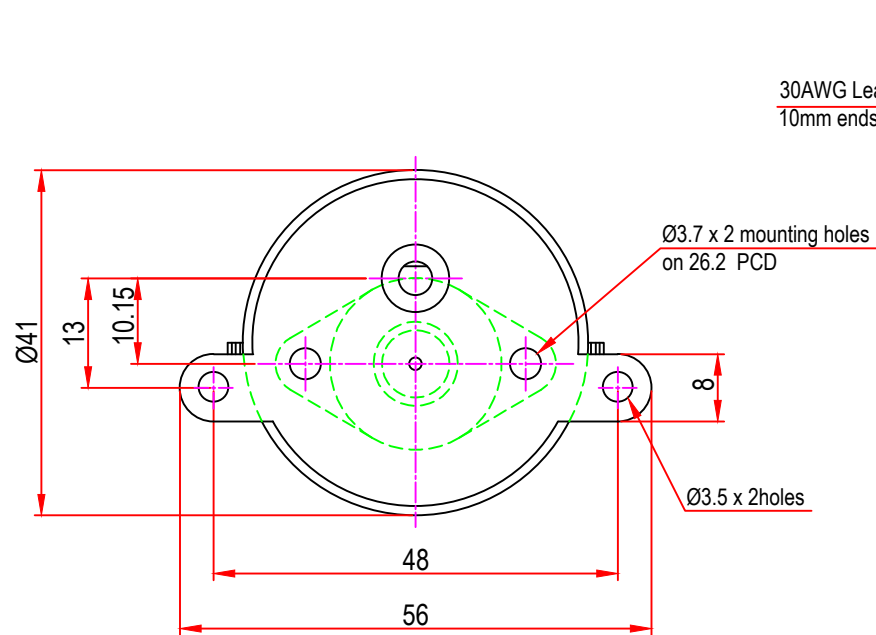

Issue/RevNo	Revision note	Date	Signature	Checked
1.0	Original Issue	01/04/2014	MBM	TNB

		<b>Motion Drivetrionics Pvt Ltd</b>	
Itemref	Client	-	
Designed by MBM		Checked by TNB	Approved by TNB
Article No./Reference		Date 01/04/2014	Scale do not scale
<b>BRAND - MECHTEX</b> Navi Mumbai - 400 709.		<b>MTR2bGB380CP</b>	
F-MKT-022 VER 3.0		<b>Assembly Drawing</b>	Edition Sheet 1 of 1