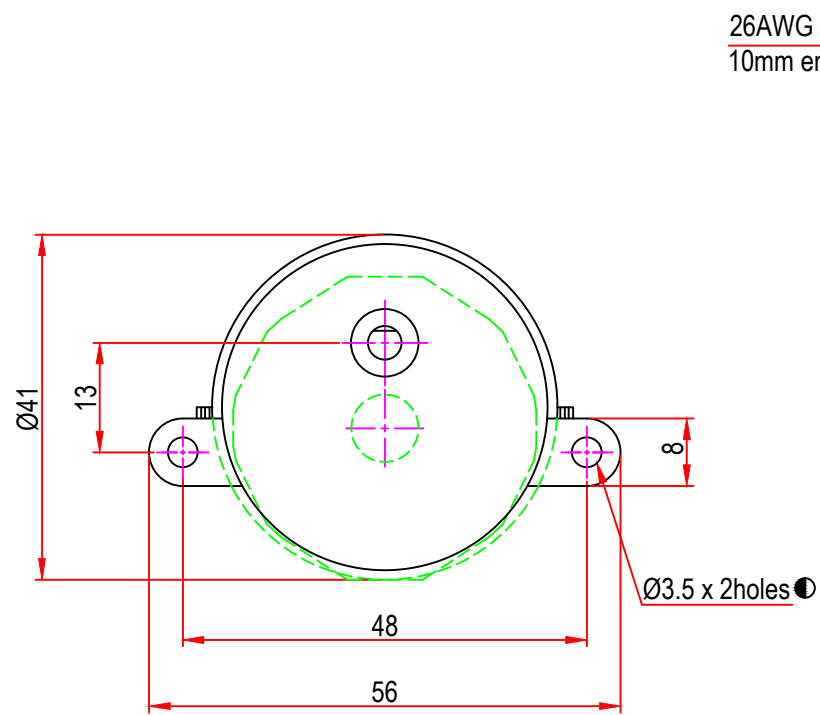

Issue/RevNo	Revision note	Date	Signature	Checked
1.0	Original Issue	01/04/2014	MBM	TNB

 Motion Drivetrionics Pvt Ltd				
Itemref	Client	-		Article No./Reference
Designed by MBM	Checked by TNB	Approved by TNB	Date 01/04/2014	Scale do not scale
BRAND - MECHTEX Navi Mumbai - 400 709.			MTR3aGB380CP	
F-MKT-022 VER 3.0			Assembly Drawing	Edition Sheet 1 of 1