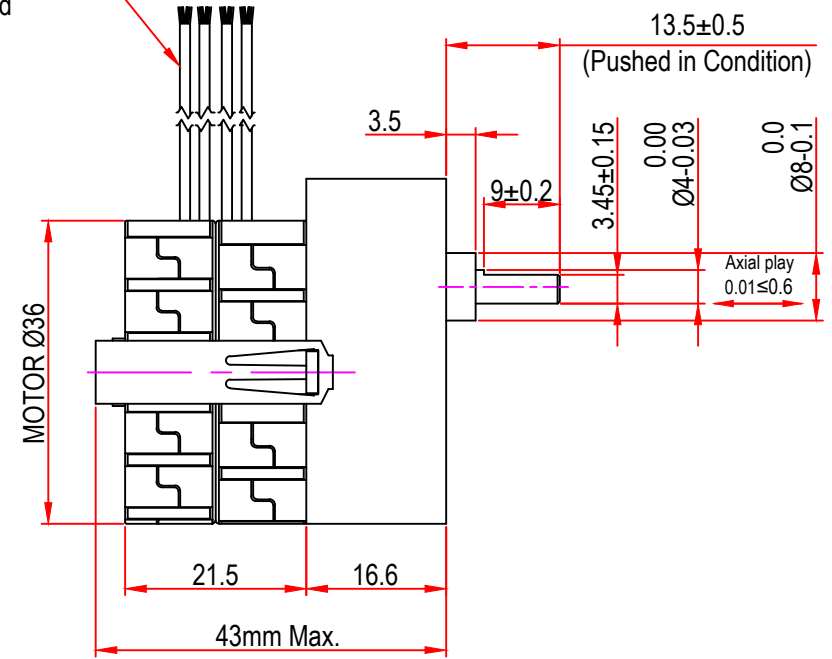

Issue/RevNo	Revision note	Date	Signature	Checked
1.0	Original Issue	01/04/2014	MBM	TNB

 Motion Drivetrionics Pvt Ltd				
Itemref	Client	-		Article No./Reference
Designed by MBM	Checked by TNB	Approved by TNB	Date 01/04/2014	Scale do not scale
BRAND - MECHTEX Navi Mumbai - 400 709.			MTR3aGB380CP	
F-MKT-022 VER 3.0			Assembly Drawing	Edition Sheet 1 of 1