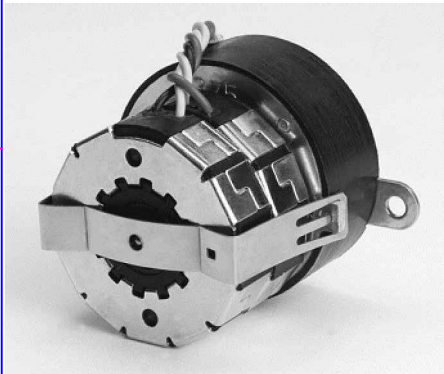

Issue/RevNo	Revision note	Date	Signature	Checked
1.0	Original Issue	01/04/2014	MBM	TNB

 Motion Drivetrionics Pvt Ltd				
Itemref	Client	-		Article No./Reference
Designed by MBM	Checked by TNB	Approved by TNB	Date 01/04/2014	Scale do not scale
BRAND - MECHTEX Navi Mumbai - 400 709.			MTR3aGB380CP	
F-MKT-022 VER 3.0			Assembly Drawing	Edition Sheet 1 of 1