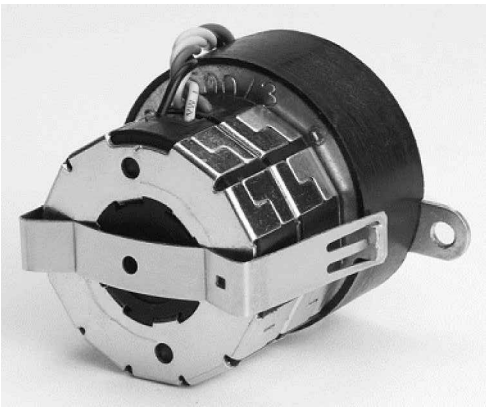

Issue/RevNo	Revision note	Date	Signature	Checked
1.0	Original Issue	01/04/2014	MBM	TNB

		<b>Motion Drivetrionics Pvt Ltd</b>	
Itemref	Client	-	
Designed by MBM		Checked by TNB	Approved by TNB
Article No./Reference		Date 01/04/2014	Scale do not scale
<b>BRAND - MECHTEX</b> Navi Mumbai - 400 709.		<b>MTR3bGB380CP</b>	
F-MKT-022 VER 3.0		<b>Assembly Drawing</b>	Edition Sheet 1 of 1