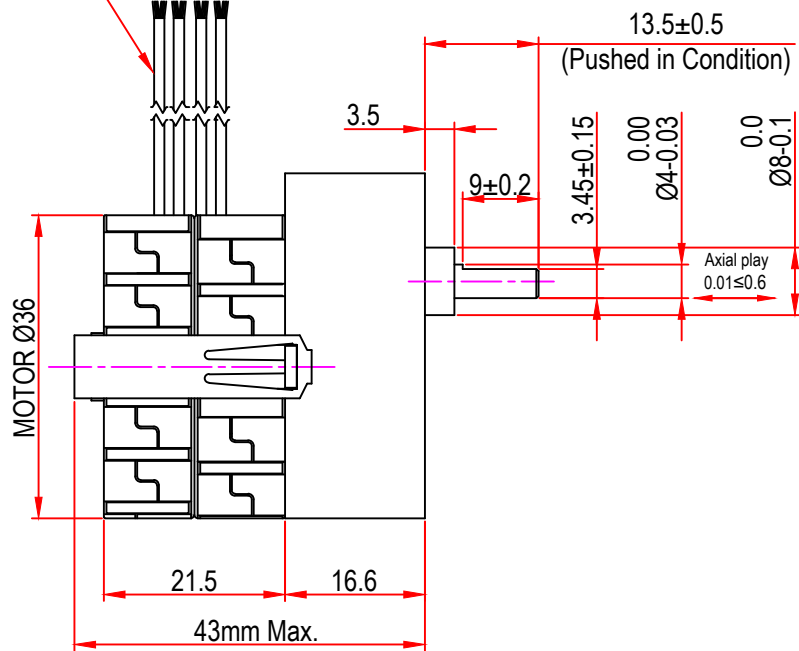

Issue/RevNo	Revision note	Date	Signature	Checked
1.0	Original Issue	01/04/2014	MBM	TNB

		<b>Motion Drivetrionics Pvt Ltd</b>	
Itemref	Client	-	
Designed by MBM		Checked by TNB	Approved by TNB
Article No./Reference		Date 01/04/2014	Scale do not scale
<b>BRAND - MECHTEX</b> Navi Mumbai - 400 709.		<b>MTR3bGB380CP</b>	
F-MKT-022 VER 3.0		<b>Assembly Drawing</b>	Edition Sheet 1 of 1