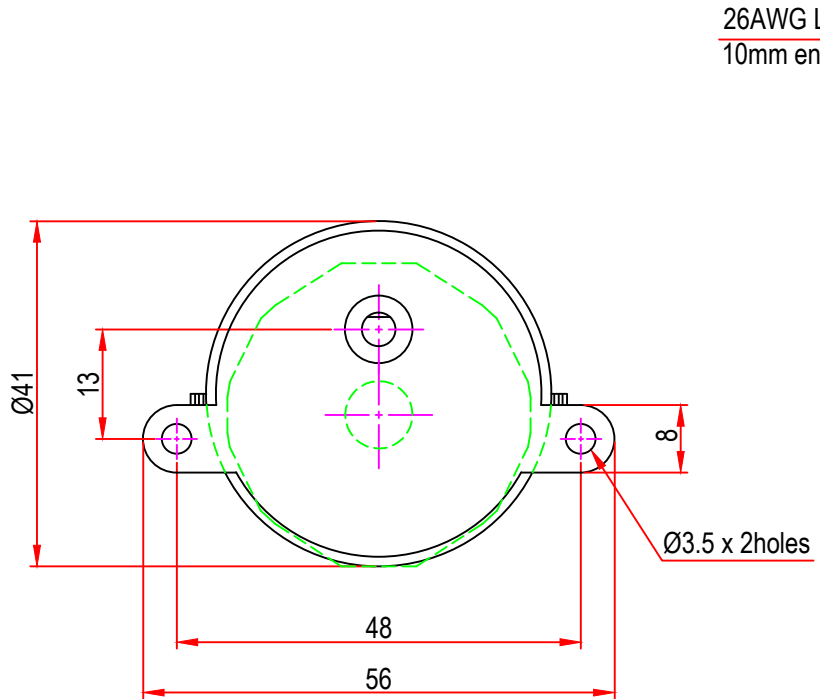

Issue/RevNo	Revision note	Date	Signature	Checked
1.0	Original Issue	01/04/2014	MBM	TNB

		<b>Motion Drivetrionics Pvt Ltd</b>	
Itemref	Client	-	
Designed by MBM		Checked by TNB	Approved by TNB
Article No./Reference		Date 01/04/2014	Scale do not scale
<b>BRAND - MECHTEX</b> Navi Mumbai - 400 709.		<b>MTR3bGB380CP</b>	
F-MKT-022 VER 3.0		<b>Assembly Drawing</b>	Edition Sheet 1 of 1