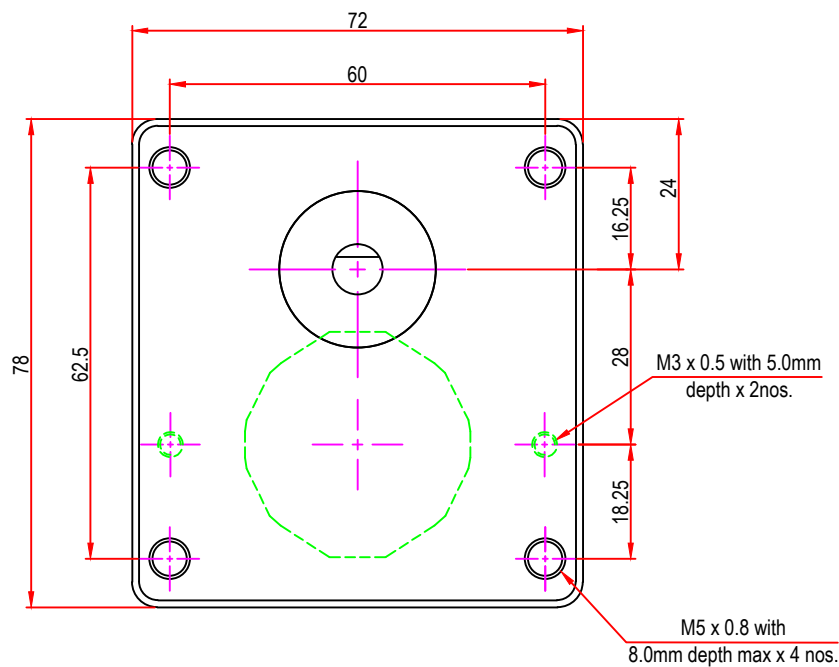

Issue/RevNo	Revision note	Date	Signature	Checked
1.0	Original Issue	01/04/2014	MBM	TNB

 Motion Drivetrionics Pvt Ltd				
Itemref	Client	-		Article No./Reference
Designed by MBM	Checked by TNB	Approved by TNB	Date 01/04/2014	Scale do not scale
BRAND - MECHTEX Navi Mumbai - 400 709.			MTR3b4	
F-MKT-022 VER 3.0			Assembly Drawing	Edition Sheet 1 of 1