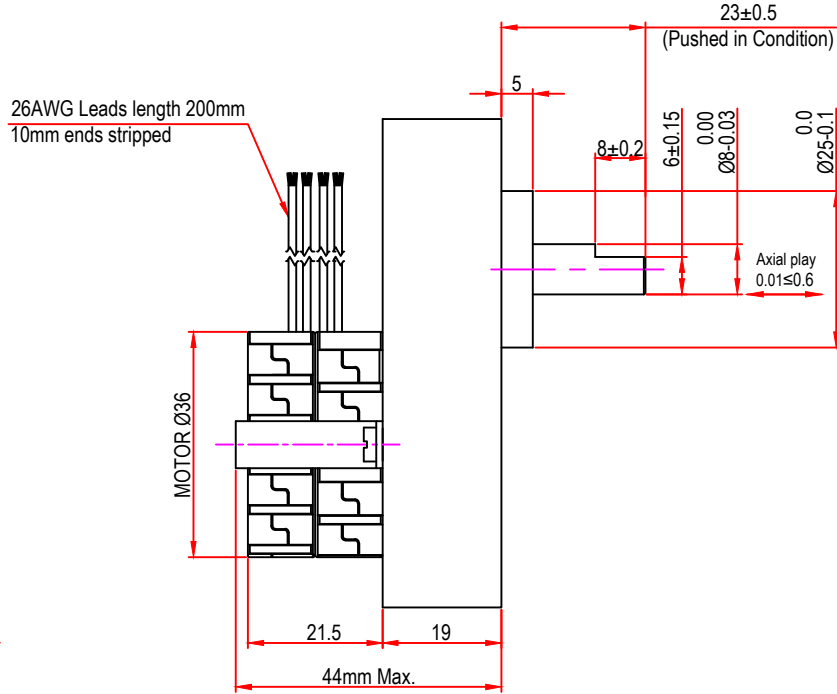

Issue/RevNo	Revision note	Date	Signature	Checked
1.0	Original Issue	01/04/2014	MBM	TNB

 Motion Drivetrionics Pvt Ltd				
Itemref	Client	-		Article No./Reference
Designed by MBM	Checked by TNB	Approved by TNB	Date 01/04/2014	Scale do not scale
BRAND - MECHTEX Navi Mumbai - 400 709.			MTR3b4	
F-MKT-022 VER 3.0			Assembly Drawing	Edition Sheet 1 of 1